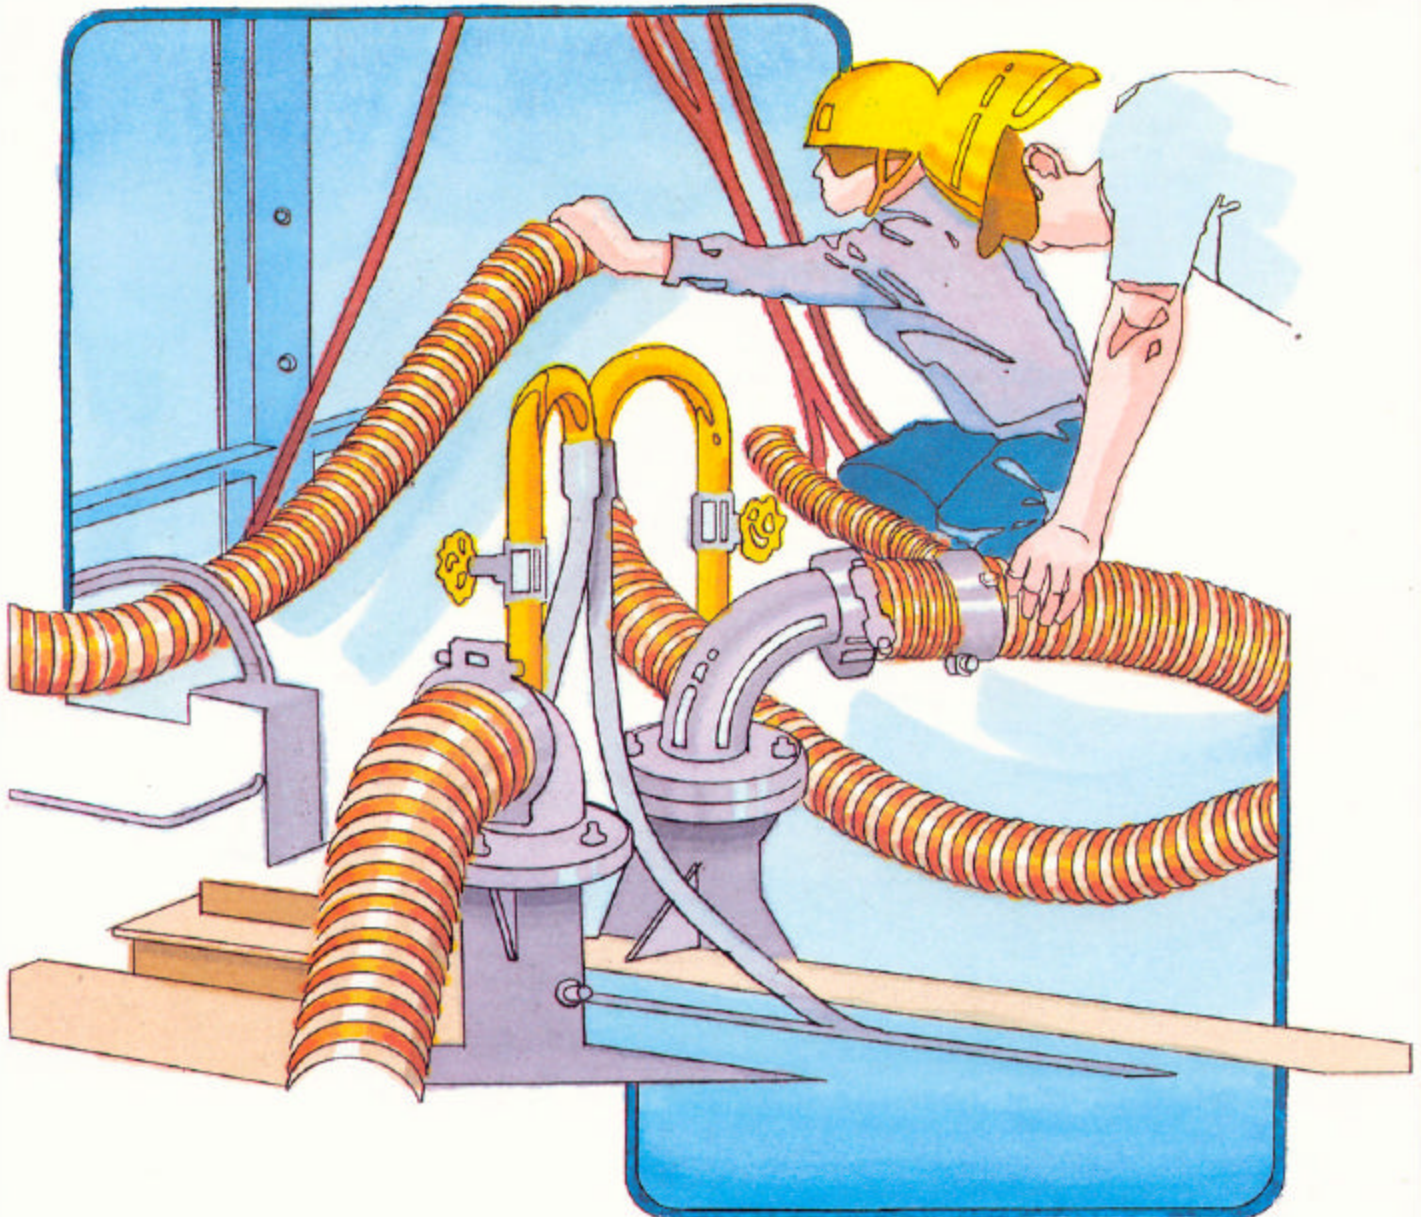

Kanaflex®

KANALINE SR

Kanaline SR is a new water suction and discharge hose designed for demanding service. This PVC hose is **reinforced with braiding** to withstand pressure while maintaining excellent flexibility and light weight. It is suitable for fish suction and for water pumping in construction applications.