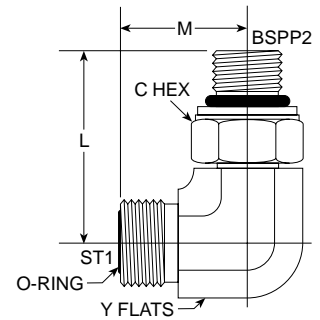

# O-ring Face Seal Fittings

## MFS-MBSPP 90° Elbow FS7202-NWO Series

PART NO. SIZE	TUBE O.D.	ST1 THREAD	BSPP2 THREAD	L LGTH	M.M.	M LGTH	M.M.	C HEX	Y FLATS	M.M.	Standard Material From Stock				
											S	FG	SS	B	
NEW FS7202-04-02-NWO															
NEW FS7202-04-04-NWO															
NEW FS7202-04-06-NWO															
NEW FS7202-06-04-NWO															
NEW FS7202-06-06-NWO															
NEW FS7202-08-04-NWO															
NEW FS7202-08-06-NWO															
NEW FS7202-08-08-NWO															
NEW FS7202-08-12-NWO															
NEW FS7202-10-06-NWO															
NEW FS7202-10-08-NWO															
NEW FS7202-10-12-NWO															
NEW FS7202-10-16-NWO															
NEW FS7202-12-08-NWO															
NEW FS7202-12-12-NWO															
NEW FS7202-12-16-NWO															
NEW FS7202-16-12-NWO															
NEW FS7202-16-16-NWO															
NEW FS7202-16-20-NWO															
NEW FS7202-20-16-NWO															
NEW FS7202-20-20-NWO															
NEW FS7202-20-24-NWO															
NEW FS7202-24-24-NWO															