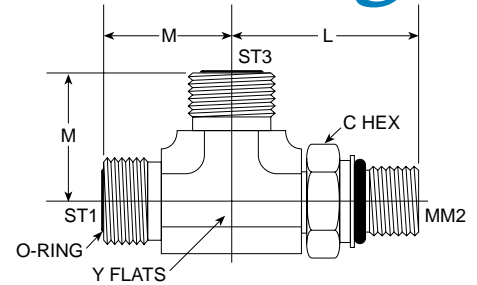

O-ring Face Seal Fittings

MFS-MMAORB-MFS Tee FS7215-NWO Series

PART NO. SIZE	TUBE O.D.	ST1 THREAD	MM2 THREAD	ST3 THREAD	L LGTH M.M.	M LGTH M.M.	C HEX	Y FLATS M.M.	Standard Material From Stock				
									S	FG	SS	B	
NEW FS7215-04-12-04-NWO													
NEW FS7215-04-14-04-NWO													
NEW FS7215-06-14-06-NWO													
NEW FS7215-06-16-06-NWO													
NEW FS7215-08-14-08-NWO													
NEW FS7215-08-18-08-NWO													
NEW FS7215-08-22-08-NWO													
NEW FS7215-10-18-10-NWO													
NEW FS7215-10-22-10-NWO													
NEW FS7215-12-27-12-NWO													
NEW FS7215-16-33-16-NWO													
NEW FS7215-20-42-20-NWO													
NEW FS7215-24-48-24-NWO													

MFS-MMAORB 45° Elbow FS7300-NWO Series

PART NO. SIZE	TUBE O.D.	ST1 THREAD	MM2 THREAD	L LGTH M.M.	P LGTH M.M.	C HEX	Y FLATS M.M.	Standard Material From Stock				
								S	FG	SS	B	
NEW FS7300-04-12-NWO												
NEW FS7300-04-14-NWO												
NEW FS7300-06-16-NWO												
NEW FS7300-08-14-NWO												
NEW FS7300-08-18-NWO												
NEW FS7300-10-22-NWO												
NEW FS7300-12-27-NWO												
NEW FS7300-16-33-NWO												
NEW FS7300-20-40-NWO												
NEW FS7300-24-48-NWO												