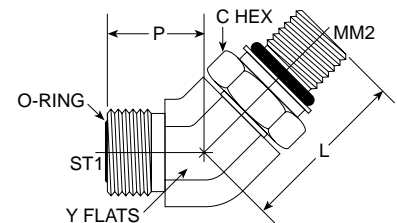

O-ring Face Seal Fittings

MFS-MMAORB-MFS Tee FS7215-NWO Series

PART NO. SIZE	TUBE O.D.	ST1 THREAD	MM2 THREAD	ST3 THREAD	L LGTH M.M.	M LGTH M.M.	C HEX	Y FLATS M.M.	Standard Material From Stock				
									S	FG	SS	B	
NEW FS7215-04-12-04-NWO													
NEW FS7215-04-14-04-NWO													
NEW FS7215-06-14-06-NWO													
NEW FS7215-06-16-06-NWO													
NEW FS7215-08-14-08-NWO													
NEW FS7215-08-18-08-NWO													
NEW FS7215-08-22-08-NWO													
NEW FS7215-10-18-10-NWO													
NEW FS7215-10-22-10-NWO													
NEW FS7215-12-27-12-NWO													
NEW FS7215-16-33-16-NWO													
NEW FS7215-20-42-20-NWO													
NEW FS7215-24-48-24-NWO													

MFS-MMAORB 45° Elbow FS7300-NWO Series

PART NO. SIZE	TUBE O.D.	ST1 THREAD	MM2 THREAD	L LGTH M.M.	P LGTH M.M.	C HEX	Y FLATS M.M.	Standard Material From Stock				
								S	FG	SS	B	
NEW FS7300-04-12-NWO												
NEW FS7300-04-14-NWO												
NEW FS7300-06-16-NWO												
NEW FS7300-08-14-NWO												
NEW FS7300-08-18-NWO												
NEW FS7300-10-22-NWO												
NEW FS7300-12-27-NWO												
NEW FS7300-16-33-NWO												
NEW FS7300-20-40-NWO												
NEW FS7300-24-48-NWO												