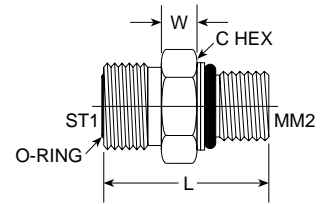

MFS-MMORB FS7640-O Series

| PART NO. SIZE | TUBE O.D. | ST1 THREAD | MM2 THREAD | L LGTH | M.M. | W LGTH | C HEX | Standard Material From Stock | | | |
|--------------------|-----------|------------|------------|--------|------|--------|-------|------------------------------|----|----|---|
| | | | | | | | | S | FG | SS | B |
| NEW FS7640-04-10-0 | | | | | | | | | | | |
| NEW FS7640-04-12-0 | | | | | | | | | | | |
| NEW FS7640-04-14-0 | | | | | | | | | | | |
| NEW FS7640-06-12-0 | | | | | | | | | | | |
| NEW FS7640-06-14-0 | | | | | | | | | | | |
| NEW FS7640-06-16-0 | | | | | | | | | | | |
| NEW FS7640-06-18-0 | | | | | | | | | | | |
| NEW FS7640-06-22-0 | | | | | | | | | | | |
| NEW FS7640-08-14-0 | | | | | | | | | | | |
| NEW FS7640-08-16-0 | | | | | | | | | | | |
| NEW FS7640-08-18-0 | | | | | | | | | | | |
| NEW FS7640-08-22-0 | | | | | | | | | | | |
| NEW FS7640-08-27-0 | | | | | | | | | | | |
| NEW FS7640-08-33-0 | | | | | | | | | | | |
| NEW FS7640-10-18-0 | | | | | | | | | | | |
| NEW FS7640-10-22-0 | | | | | | | | | | | |
| NEW FS7640-10-27-0 | | | | | | | | | | | |
| NEW FS7640-10-33-0 | | | | | | | | | | | |
| NEW FS7640-12-22-0 | | | | | | | | | | | |
| NEW FS7640-12-27-0 | | | | | | | | | | | |
| NEW FS7640-12-33-0 | | | | | | | | | | | |
| NEW FS7640-16-33-0 | | | | | | | | | | | |
| NEW FS7640-20-38-0 | | | | | | | | | | | |
| NEW FS7640-20-42-0 | | | | | | | | | | | |