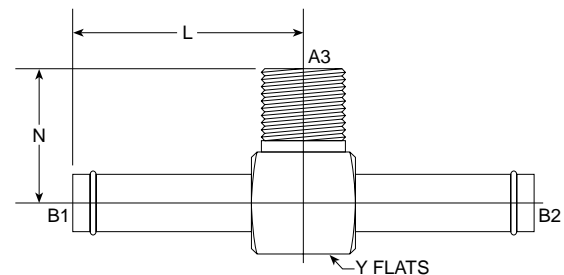

HB-HB-HB Tee 4504 Series

PART NO. SIZE	B1 TUBE O.D.	B2 TUBE O.D.	B3 TUBE O.D.	M LGTH	M.M.	Y FLATS	Y FLATS	M.M.	Standard Material From Stock				
									S	FG	SS	B	
4504-04-04-04	1/4	1/4	1/4	1.750	44.45	1/2	0.500	12.70	•				
4504-06-06-06	3/8	3/8	3/8	1.750	44.45	1/2	0.500	12.70	•				
4504-08-08-08	1/2	1/2	1/2	1.750	44.45	13/16	0.812	20.63	•				

HB-MP-HB Tee 4505 Series

PART NO. SIZE	B1 TUBE O.D.	A3 NPTF	B3 TUBE O.D.	M LGTH	M.M.	N LGTH	M.M.	Y FLATS	Y FLATS	M.M.	Standard Material From Stock				
											S	FG	SS	B	
4505-24-24-24	1 1/2	1 1/2-11 1/2	1 1/2	2.500	63.50	2.620	66.55	2	2.000	50.80	•				

HB-HB-MP Tee 4506 Series

PART NO. SIZE	B1 TUBE O.D.	B2 TUBE O.D.	A3 NPTF	L LGTH	M.M.	N LGTH	M.M.	Y FLATS	Y FLATS	M.M.	Standard Material From Stock				
											S	FG	SS	B	
4506-08-08-06	1/2	1/2	3/8-18	1.920	48.77	1.220	30.99	13/16	0.812	20.62	•				