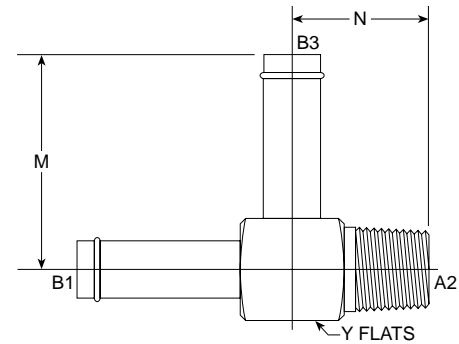

HB-HB-HB Tee 4504 Series

PART NO. SIZE	B1 TUBE O.D.	B2 TUBE O.D.	B3 TUBE O.D.	M LGTH	M.M.	Y FLATS	Y FLATS	M.M.	Standard Material From Stock				
									S	FG	SS	B	
4504-04-04-04	1/4	1/4	1/4	1.750	44.45	1/2	0.500	12.70	•				
4504-06-06-06	3/8	3/8	3/8	1.750	44.45	1/2	0.500	12.70	•				
4504-08-08-08	1/2	1/2	1/2	1.750	44.45	13/16	0.812	20.63	•				

HB-MP-HB Tee 4505 Series

PART NO. SIZE	B1 TUBE O.D.	A3 NPTF	B3 TUBE O.D.	M LGTH	M.M.	N LGTH	M.M.	Y FLATS	Y FLATS	M.M.	Standard Material From Stock				
											S	FG	SS	B	
4505-24-24-24	1 1/2	1 1/2-11 1/2	1 1/2	2.500	63.50	2.620	66.55	2	2.000	50.80	•				

HB-HB-MP Tee 4506 Series

PART NO. SIZE	B1 TUBE O.D.	B2 TUBE O.D.	A3 NPTF	L LGTH	M.M.	N LGTH	M.M.	Y FLATS	Y FLATS	M.M.	Standard Material From Stock				
											S	FG	SS	B	
4506-08-08-06	1/2	1/2	3/8-18	1.920	48.77	1.220	30.99	13/16	0.812	20.62	•				