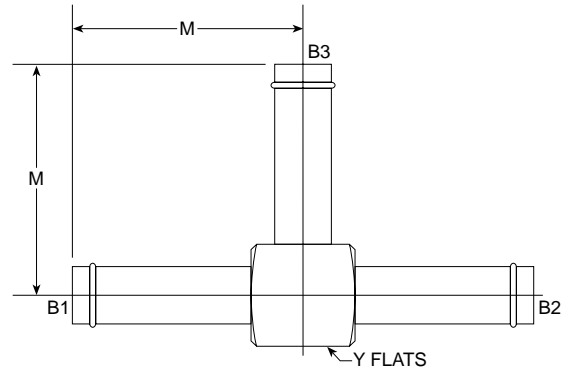

HB-HB-HB Tee 4504 Series

PART NO. SIZE	B1 TUBE O.D.	B2 TUBE O.D.	B3 TUBE O.D.	M LGTH	M.M.	Y FLATS	Y FLATS	M.M.	Standard Material From Stock				
									S	FG	SS	B	
4504-04-04-04	1/4	1/4	1/4	1.750	44.45	1/2	0.500	12.70	•				
4504-06-06-06	3/8	3/8	3/8	1.750	44.45	1/2	0.500	12.70	•				
4504-08-08-08	1/2	1/2	1/2	1.750	44.45	13/16	0.812	20.63	•				

HB-MP-HB Tee 4505 Series

PART NO. SIZE	B1 TUBE O.D.	A3 NPTF	B3 TUBE O.D.	M LGTH	M.M.	N LGTH	M.M.	Y FLATS	Y FLATS	M.M.	Standard Material From Stock				
											S	FG	SS	B	
4505-24-24-24	1 1/2	1 1/2-11 1/2	1 1/2	2.500	63.50	2.620	66.55	2	2.000	50.80	•				

HB-HB-MP Tee 4506 Series

PART NO. SIZE	B1 TUBE O.D.	B2 TUBE O.D.	A3 NPTF	L LGTH	M.M.	N LGTH	M.M.	Y FLATS	Y FLATS	M.M.	Standard Material From Stock				
											S	FG	SS	B	
4506-08-08-06	1/2	1/2	3/8-18	1.920	48.77	1.220	30.99	13/16	0.812	20.62	•				