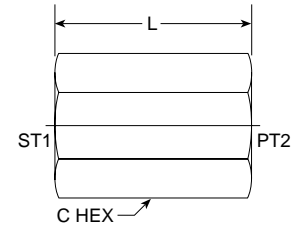

Tube Fittings & Adapters

FORB-FP Straight 6420 Series

PART NO. SIZE	TUBE O.D.	ST1	PT2	L LGTH	M.M.	C HEX	C HEX	M.M.	Standard Material From Stock				
									S	FG	SS	B	
NEW 6420-06-06													
NEW 6420-08-08													
NEW 6420-10-08													

FORB-FORB Straight 6425 Series

PART NO. SIZE	TUBE O.D.	ST1	ST2	L LGTH	M.M.	C HEX	C HEX	M.M.	Standard Material From Stock				
									S	FG	SS	B	
NEW 6425-08-08													
NEW 6425-10-10													

MORB-MORB Straight 6464 Series

PART NO. SIZE	TUBE O.D.	ST1	ST2	L LGTH	M.M.	W LGTH	M.M.	C HEX	C HEX	M.M.	Standard Material From Stock			
											S	FG	SS	B
NEW 6464-08-08-0														
NEW 6464-20-20-0														