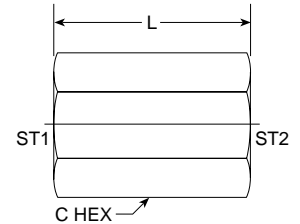

Tube Fittings & Adapters

FORB-FP Straight 6420 Series

PART NO. SIZE	TUBE O.D.	ST1	PT2	L LGTH	M.M.	C HEX	C HEX	M.M.	Standard Material From Stock				
									S	FG	SS	B	
NEW 6420-06-06													
NEW 6420-08-08													
NEW 6420-10-08													

FORB-FORB Straight 6425 Series

PART NO. SIZE	TUBE O.D.	ST1	ST2	L LGTH	M.M.	C HEX	C HEX	M.M.	Standard Material From Stock				
									S	FG	SS	B	
NEW 6425-08-08													
NEW 6425-10-10													

MORB-MORB Straight 6464 Series

PART NO. SIZE	TUBE O.D.	ST1	ST2	L LGTH	M.M.	W LGTH	M.M.	C HEX	C HEX	M.M.	Standard Material From Stock			
											S	FG	SS	B
NEW 6464-08-08-0														
NEW 6464-20-20-0														