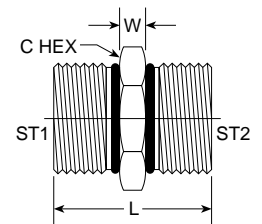

Tube Fittings & Adapters

FORB-FP Straight 6420 Series

PART NO. SIZE	TUBE O.D.	ST1	PT2	L LGTH	M.M.	C HEX	C HEX	M.M.	Standard Material From Stock				
									S	FG	SS	B	
NEW 6420-06-06													
NEW 6420-08-08													
NEW 6420-10-08													

FORB-FORB Straight 6425 Series

PART NO. SIZE	TUBE O.D.	ST1	ST2	L LGTH	M.M.	C HEX	C HEX	M.M.	Standard Material From Stock				
									S	FG	SS	B	
NEW 6425-08-08													
NEW 6425-10-10													

MORB-MORB Straight 6464 Series

PART NO. SIZE	TUBE O.D.	ST1	ST2	L LGTH	M.M.	W LGTH	M.M.	C HEX	C HEX	M.M.	Standard Material From Stock			
											S	FG	SS	B
NEW 6464-08-08-0														
NEW 6464-20-20-0														