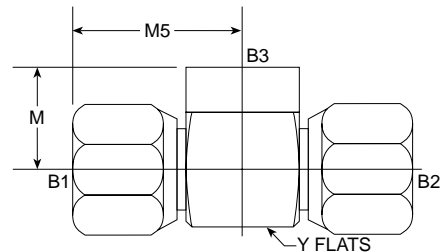

FJS-FJS-MP Tee

6604 Series

PART NO. SIZE	TUBE O.D.	B1 SAE 37	B2 SAE 37	A3 NPTF	M5 LGTH M.M.	N LGTH M.M.	Y FLATS	Y FLATS M.M.	Standard Material From Stock						
									S	FG	SS	B			
6604-06-06-06	3/8	9/16-18	9/16-18	3/8-18	1.310	33.27	1.210	30.73	13/16	0.812	20.62	•			
6604-12-12-12	3/4	1 1/6-12	1 1/6-12	1 1/6-12	1.718	43.64	1.600	40.64	1 1/8	1.125	28.58	•			

FJS-FJS-FP Tee

6605 Series

PART NO. SIZE	TUBE O.D.	B1 SAE 37	B2 SAE 37	B3 NPTF	M LGTH M.M.	M5 LGTH M.M.	Y FLATS	Y FLATS M.M.	Standard Material From Stock						
									S	FG	SS	B			
6605-04-04-04	1/4	7/16-20	7/16-20	1/4-18	0.870	22.10	1.150	29.21	3/4	0.750	19.05	•	•		