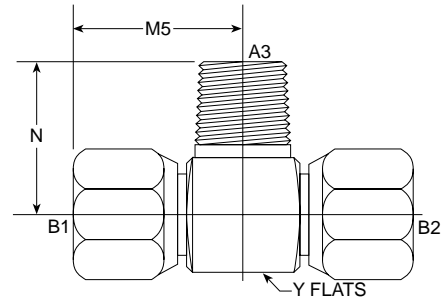

FJS-FJS-MP Tee

6604 Series

PART NO. SIZE	TUBE O.D.	B1 SAE 37	B2 SAE 37	A3 NPTF	M5 LGTH M.M.	N LGTH M.M.	Y FLATS	Y FLATS M.M.	Standard Material From Stock						
									S	FG	SS	B			
6604-06-06-06	3/8	9/16-18	9/16-18	3/8-18	1.310	33.27	1.210	30.73	13/16	0.812	20.62	•			
6604-12-12-12	3/4	1 1/6-12	1 1/6-12	1 1/6-12	1.718	43.64	1.600	40.64	1 1/8	1.125	28.58	•			

FJS-FJS-FP Tee

6605 Series

PART NO. SIZE	TUBE O.D.	B1 SAE 37	B2 SAE 37	B3 NPTF	M LGTH M.M.	M5 LGTH M.M.	Y FLATS	Y FLATS M.M.	Standard Material From Stock						
									S	FG	SS	B			
6605-04-04-04	1/4	7/16-20	7/16-20	1/4-18	0.870	22.10	1.150	29.21	3/4	0.750	19.05	•	•		