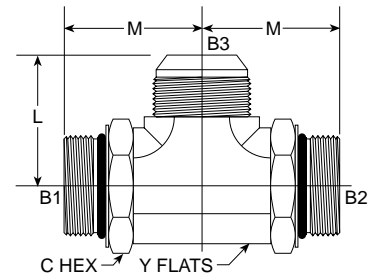

Tube Fittings & Adapters

MAORB-FORB-FORB Tee 6835-NWO Series

PART NO. SIZE	TUBE O.D.	ST1 MADJ	ST2 FORB	ST3 FORB	L LGTH	M.M.	M LGTH	M.M.	Y FLATS	Y FLATS	M.M.	Standard Material From Stock			
												S	FG	SS	B
6835-04-04-04-NWO	1/4	7/16-20	7/16-20	7/16-20	1.230	31.24	0.740	18.80	3/4	0.750	19.05		•		
6835-06-06-06-NWO	3/8	9/16-18	9/16-18	9/16-18	1.380	35.05	0.860	21.84	7/8	0.875	22.23		•		
6835-08-08-08-NWO	1/2	3/4-16	3/4-16	3/4-16	1.590	40.39	1.030	26.16	1 1/16	1.062	26.97		•		
6835-10-10-10-NWO	5/8	7/8-14	7/8-14	7/8-14	1.810	45.97	1.180	29.97	1 1/16	1.062	26.97		•		
6835-12-12-12-NWO	3/4	1 1/16-12	1 1/16-12	1 1/16-12	2.000	50.80	1.390	35.31	1 5/16	1.312	33.32		•		
6835-16-16-16-NWO	1	1 5/16-12	1 5/16-12	1 5/16-12	2.250	57.15	1.520	38.61	1 5/8	1.625	41.28		•		

MAORB-MAORB-MJ Tee 6840-NWO Series

PART NO. SIZE	PORT O.D.	B1 THREAD	B2 THREAD	B3 THREAD	L LGTH	M.M.	M LGTH	M.M.	Y FLATS	Y FLATS	M.M.	Standard Material From Stock			
												S	FG	SS	B
NEW 6840-20-20-20-NWO												•			

MJ-MJ-MB-MJ Cross 6850-NWO Series

PART NO. SIZE	PORT O.D.	B1 THREAD	B2 THREAD	B3 THREAD	B4 THREAD	L LGTH	M.M.	M LGTH	M.M.	Y FLATS	Y FLATS	M.M.	Standard Material From Stock			
													S	FG	SS	B
NEW 6850-06-06-06-06-NWO													•			