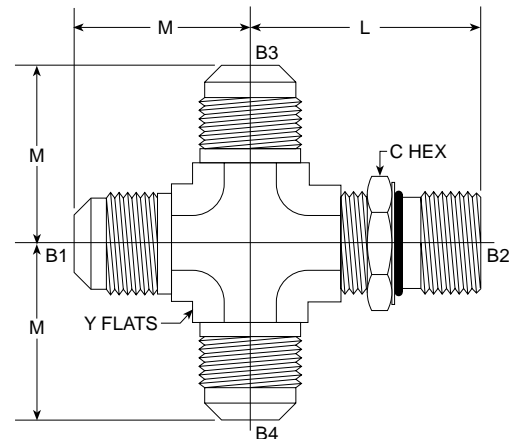

Tube Fittings & Adapters

MAORB-FORB-FORB Tee 6835-NWO Series

PART NO. SIZE	TUBE O.D.	ST1 MADJ	ST2 FORB	ST3 FORB	L LGTH	M.M.	M LGTH	M.M.	Y FLATS	Y FLATS	M.M.	Standard Material From Stock			
												S	FG	SS	B
6835-04-04-04-NWO	1/4	7/16-20	7/16-20	7/16-20	1.230	31.24	0.740	18.80	3/4	0.750	19.05		•		
6835-06-06-06-NWO	3/8	9/16-18	9/16-18	9/16-18	1.380	35.05	0.860	21.84	7/8	0.875	22.23		•		
6835-08-08-08-NWO	1/2	3/4-16	3/4-16	3/4-16	1.590	40.39	1.030	26.16	1 1/16	1.062	26.97		•		
6835-10-10-10-NWO	5/8	7/8-14	7/8-14	7/8-14	1.810	45.97	1.180	29.97	1 1/16	1.062	26.97		•		
6835-12-12-12-NWO	3/4	1 1/16-12	1 1/16-12	1 1/16-12	2.000	50.80	1.390	35.31	1 5/16	1.312	33.32		•		
6835-16-16-16-NWO	1	1 5/16-12	1 5/16-12	1 5/16-12	2.250	57.15	1.520	38.61	1 5/8	1.625	41.28		•		

MAORB-MAORB-MJ Tee 6840-NWO Series

PART NO. SIZE	PORT O.D.	B1 THREAD	B2 THREAD	B3 THREAD	L LGTH	M.M.	M LGTH	M.M.	Y FLATS	Y FLATS	M.M.	Standard Material From Stock			
												S	FG	SS	B
NEW 6840-20-20-20-NWO												•			

MJ-MJ-MB-MJ Cross 6850-NWO Series

PART NO. SIZE	PORT O.D.	B1 THREAD	B2 THREAD	B3 THREAD	B4 THREAD	L LGTH	M.M.	M LGTH	M.M.	Y FLATS	Y FLATS	M.M.	Standard Material From Stock			
													S	FG	SS	B
NEW 6850-06-06-06-06-NWO													•			