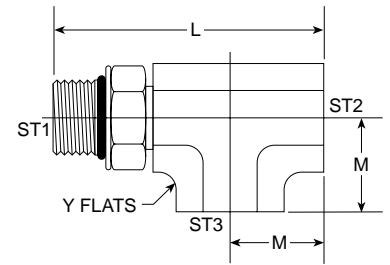

Tube Fittings & Adapters

MAORB-FORB-FORB Tee 6835-NWO Series

PART NO. SIZE	TUBE O.D.	ST1 MADJ	ST2 FORB	ST3 FORB	L LGTH	M.M.	M LGTH	M.M.	Y FLATS	Y FLATS	M.M.	Standard Material From Stock			
												S	FG	SS	B
6835-04-04-04-NWO	1/4	7/16-20	7/16-20	7/16-20	1.230	31.24	0.740	18.80	3/4	0.750	19.05		•		
6835-06-06-06-NWO	3/8	9/16-18	9/16-18	9/16-18	1.380	35.05	0.860	21.84	7/8	0.875	22.23		•		
6835-08-08-08-NWO	1/2	3/4-16	3/4-16	3/4-16	1.590	40.39	1.030	26.16	1 1/16	1.062	26.97		•		
6835-10-10-10-NWO	5/8	7/8-14	7/8-14	7/8-14	1.810	45.97	1.180	29.97	1 1/16	1.062	26.97		•		
6835-12-12-12-NWO	3/4	1 1/16-12	1 1/16-12	1 1/16-12	2.000	50.80	1.390	35.31	1 5/16	1.312	33.32		•		
6835-16-16-16-NWO	1	1 5/16-12	1 5/16-12	1 5/16-12	2.250	57.15	1.520	38.61	1 5/8	1.625	41.28		•		

MAORB-MAORB-MJ Tee 6840-NWO Series

PART NO. SIZE	PORT O.D.	B1 THREAD	B2 THREAD	B3 THREAD	L LGTH	M.M.	M LGTH	M.M.	Y FLATS	Y FLATS	M.M.	Standard Material From Stock			
												S	FG	SS	B
NEW 6840-20-20-20-NWO												•			

MJ-MJ-MB-MJ Cross 6850-NWO Series

PART NO. SIZE	PORT O.D.	B1 THREAD	B2 THREAD	B3 THREAD	B4 THREAD	L LGTH	M.M.	M LGTH	M.M.	Y FLATS	Y FLATS	M.M.	Standard Material From Stock			
													S	FG	SS	B
NEW 6850-06-06-06-06-NWO													•			