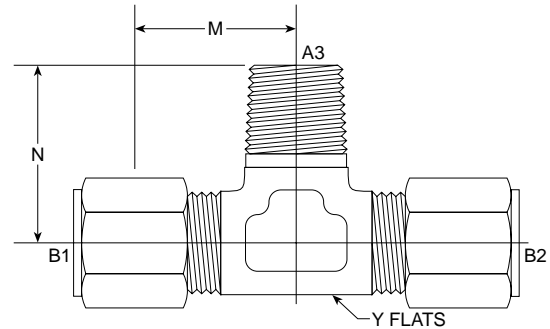

BT-BT Elbow 45° C2504 Series

PART NO. SIZE	TUBE O.D.	ST1 THREAD	ST2 NPTF	L LGTH M.M.	M LGTH M.M.	Y FLATS	Y FLATS	M.M.	Standard Material From Stock					
									S	FG	SS	B		
NEW C2504-12-12														
NEW C2504-16-16														
NEW C2504-20-20														

BT-BT-MP Tee C2601 Series

SAE# 080425 / MS# 51818

PART NO. SIZE	TUBE O.D.	B1 THREAD	B2 THREAD	A3 NPTF	M LGTH M.M.	N LGTH M.M.	Y FLATS	Y FLATS	M.M.	Standard Material From Stock					
										S	FG	SS	B		
C2601-02-02-02	1/8	5/16-24	5/16-25	1/8-27	0.780	19.81	0.720	18.29	7/16	0.438	11.12				
C2601-04-04-02	1/4	7/16-20	7/16-20	1/8-27	0.890	22.61	0.780	19.81	7/16	0.438	11.12		•	•	
C2601-04-04-04	1/4	7/16-20	6/16-20	1/4-18	1.030	26.16	1.090	27.69	9/16	0.562	14.27		•	•	
C2601-05-05-02	5/16	1/2-20	1/2-20	1/8-27	0.950	24.13	0.810	20.57	9/16	0.562	14.27		•	•	
C2601-06-06-04	3/8	9/16-18	9/16-18	1/4-18	1.050	26.67	1.090	27.69	9/16	0.562	14.27		•	•	
C2601-06-06-06	3/8	9/16-18	9/16-18	3/8-18	1.140	28.96	1.220	30.99	3/4	0.750	19.05		•	•	
C2601-08-08-06	1/2	3/4-16	3/4-16	3/8-18	1.250	31.75	1.220	30.99	3/4	0.750	19.05		•	•	
C2601-08-08-08	1/2	3/4-16	3/4-16	1/2-14	1.340	34.04	1.470	37.34	3/4	0.750	19.05		•	•	
C2601-10-10-08	5/8	7/8-14	7/8-14	1/2-14	1.420	36.07	1.470	37.34	7/8	0.875	22.22		•	•	
C2601-12-12-12	3/4	1 1/16-12	1 1/16-12	3/4-14	1.580	40.13	1.590	40.39	1 1/16	1.062	26.97		•	•	
C2601-16-16-16	1	1 5/16-12	1 5/16-12	1-11 1/2	1.730	43.94	1.970	50.04	1 5/16	1.312	33.32		•	•	