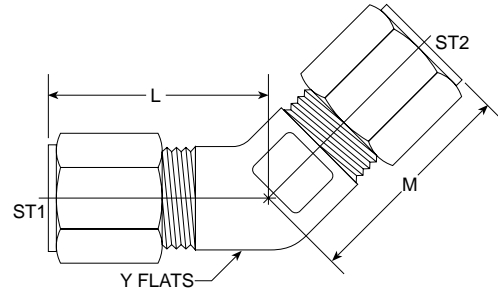

BT-BT Elbow 45° C2504 Series

PART NO. SIZE	TUBE O.D.	ST1 THREAD	ST2 NPTF	L LGTH M.M.	M LGTH M.M.	Y FLATS	Y FLATS	M.M.	Standard Material From Stock					
									S	FG	SS	B		
NEW C2504-12-12														
NEW C2504-16-16														
NEW C2504-20-20														

BT-BT-MP Tee C2601 Series

SAE# 080425 / MS# 51818

PART NO. SIZE	TUBE O.D.	B1 THREAD	B2 THREAD	A3 NPTF	M LGTH M.M.	N LGTH M.M.	Y FLATS	Y FLATS	M.M.	Standard Material From Stock					
										S	FG	SS	B		
C2601-02-02-02	1/8	5/16-24	5/16-25	1/8-27	0.780	19.81	0.720	18.29	7/16	0.438	11.12				
C2601-04-04-02	1/4	7/16-20	7/16-20	1/8-27	0.890	22.61	0.780	19.81	7/16	0.438	11.12		•	•	
C2601-04-04-04	1/4	7/16-20	6/16-20	1/4-18	1.030	26.16	1.090	27.69	9/16	0.562	14.27		•	•	
C2601-05-05-02	5/16	1/2-20	1/2-20	1/8-27	0.950	24.13	0.810	20.57	9/16	0.562	14.27		•	•	
C2601-06-06-04	3/8	9/16-18	9/16-18	1/4-18	1.050	26.67	1.090	27.69	9/16	0.562	14.27		•	•	
C2601-06-06-06	3/8	9/16-18	9/16-18	3/8-18	1.140	28.96	1.220	30.99	3/4	0.750	19.05		•	•	
C2601-08-08-06	1/2	3/4-16	3/4-16	3/8-18	1.250	31.75	1.220	30.99	3/4	0.750	19.05		•	•	
C2601-08-08-08	1/2	3/4-16	3/4-16	1/2-14	1.340	34.04	1.470	37.34	3/4	0.750	19.05		•	•	
C2601-10-10-08	5/8	7/8-14	7/8-14	1/2-14	1.420	36.07	1.470	37.34	7/8	0.875	22.22		•	•	
C2601-12-12-12	3/4	1 1/16-12	1 1/16-12	3/4-14	1.580	40.13	1.590	40.39	1 1/16	1.062	26.97		•	•	
C2601-16-16-16	1	1 5/16-12	1 5/16-12	1-11 1/2	1.730	43.94	1.970	50.04	1 5/16	1.312	33.32		•	•	