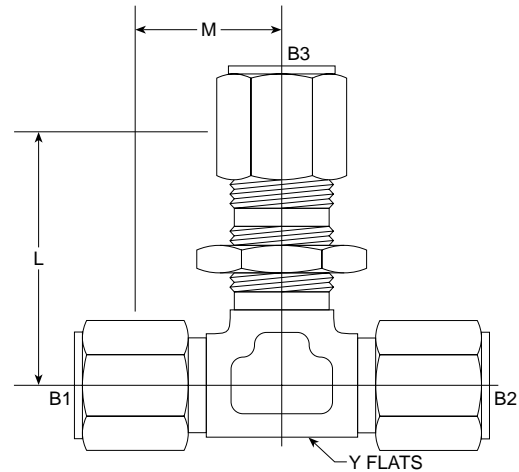

Flareless Bite Type Fittings

BT-BT-BT Bulkhead Branch Tee C2703 Series

SAE# 080959

PART NO. SIZE	TUBE O.D.	B1 THREAD	B2 THREAD	B3 THREAD	L LGTH	M.M.	M LGTH	M.M.	Y FLATS	Y FLATS	M.M.	Standard Material From Stock			
												S	FG	SS	B
C2703-04-04-04	1/4	7/16-20	7/16-20	7/16-20	1.520	38.61	0.950	24.13	7/16	0.438	11.12			•	
C2703-05-05-05	5/16	1/2-20	1/2-20	1/2-20	1.550	39.37	1.050	26.67	9/16	0.562	14.27			•	
C2703-06-06-06	3/8	9/16-18	9/16-18	8/16-18	1.700	43.18	1.080	27.43	9/16	0.562	14.27			•	
C2703-10-10-10	1/2	3/4-16	3/4-16	3/4-16	1.970	50.04	1.330	33.78	3/4	0.750	19.05			•	
C2703-12-12-12	3/4	1 1/16-12	1 1/16-12	1 1/16-12	2.480	62.99	1.640	41.66	1 1/16	1.062	26.97			•	

BT-BT-BT Bulkhead Tee C2704 Series

SAE# 080958

PART NO. SIZE	TUBE O.D.	B1 THREAD	B2 THREAD	B3 THREAD	L LGTH	M.M.	M LGTH	M.M.	Y FLATS	Y FLATS	M.M.	Standard Material From Stock			
												S	FG	SS	B
C2704-04-04-04	1/4	7/16-20	7/16-20	7/16-20	1.520	38.61	0.950	24.13	7/16	0.438	11.12			•	
C2704-06-06-06	3/8	9/16-18	9/16-18	9/16-18	1.700	43.18	1.080	27.43	9/16	0.562	14.27			•	
C2704-08-08-08	1/2	3/4-16	3/4-16	3/4-16	1.970	50.04	1.330	33.78	3/4	0.750	19.05			•	
C2704-12-12-12	3/4	1 1/16-12	1 1/16-12	1 1/16-12	2.480	62.99	1.640	41.66	1 1/16	1.062	26.97			•	