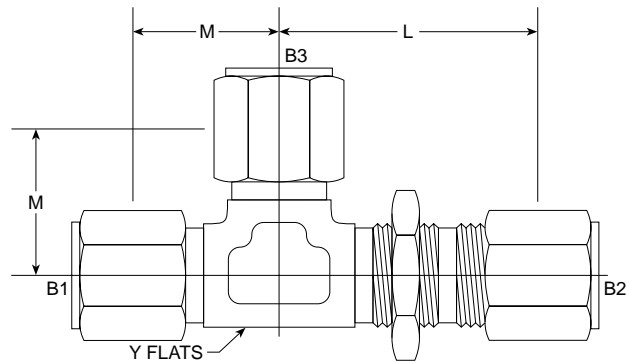

Flareless Bite Type Fittings

BT-BT-BT Bulkhead Branch Tee C2703 Series

SAE# 080959

PART NO. SIZE	TUBE O.D.	B1 THREAD	B2 THREAD	B3 THREAD	L LGTH	M.M.	M LGTH	M.M.	Y FLATS	Y FLATS	M.M.	Standard Material From Stock			
												S	FG	SS	B
C2703-04-04-04	1/4	7/16-20	7/16-20	7/16-20	1.520	38.61	0.950	24.13	7/16	0.438	11.12			•	
C2703-05-05-05	5/16	1/2-20	1/2-20	1/2-20	1.550	39.37	1.050	26.67	9/16	0.562	14.27			•	
C2703-06-06-06	3/8	9/16-18	9/16-18	8/16-18	1.700	43.18	1.080	27.43	9/16	0.562	14.27			•	
C2703-10-10-10	1/2	3/4-16	3/4-16	3/4-16	1.970	50.04	1.330	33.78	3/4	0.750	19.05			•	
C2703-12-12-12	3/4	1 1/16-12	1 1/16-12	1 1/16-12	2.480	62.99	1.640	41.66	1 1/16	1.062	26.97			•	

BT-BT-BT Bulkhead Tee C2704 Series

SAE# 080958

PART NO. SIZE	TUBE O.D.	B1 THREAD	B2 THREAD	B3 THREAD	L LGTH	M.M.	M LGTH	M.M.	Y FLATS	Y FLATS	M.M.	Standard Material From Stock			
												S	FG	SS	B
C2704-04-04-04	1/4	7/16-20	7/16-20	7/16-20	1.520	38.61	0.950	24.13	7/16	0.438	11.12			•	
C2704-06-06-06	3/8	9/16-18	9/16-18	9/16-18	1.700	43.18	1.080	27.43	9/16	0.562	14.27			•	
C2704-08-08-08	1/2	3/4-16	3/4-16	3/4-16	1.970	50.04	1.330	33.78	3/4	0.750	19.05			•	
C2704-12-12-12	3/4	1 1/16-12	1 1/16-12	1 1/16-12	2.480	62.99	1.640	41.66	1 1/16	1.062	26.97			•	