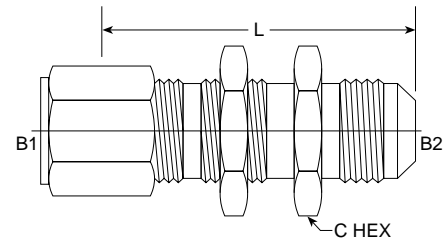

BT-MP Bulkhead C2706 Series

PART NO. SIZE	TUBE O.D.	A1 THREAD	B2 THREAD	L LGTH	M.M.	C HEX	C HEX	M.M.	Standard Material From Stock			
									S	FG	SS	B
C2706-02-04	1/4	1/8-27	7/16-20	1.820	46.23	11/16	0.688	17.45			•	
C2706-04-04	1/4	1/4-18	7/16-20	2.080	52.83	3/4	0.750	19.05			•	
C2706-04-06	3/8	1/4-18	9/16-18	2.100	53.34	13/16	0.812	20.62			•	
C2706-06-06	3/8	3/8-18	9/16-18	2.140	54.36	13/16	0.812	20.62			•	
C2706-08-06	1/2	3/8-18	3/4-16	2.300	58.42	1	1.000	25.40			•	
C2706-08-08	1/2	1/2-14	3/4-16	2.560	65.02	1	1.000	25.40			•	
C2706-12-12	3/4	3/4-14	1 1/16-12	2.760	70.10	1 3/8	1.375	34.92			•	
C2706-16-16	1	1-11 1/2	1 5/16-12	3.100	78.74	1 5/8	1.625	41.27			•	

BT-MJ Bulkhead C2707 Series

PART NO. SIZE	TUBE O.D.	B1 THREAD	B2 THREAD	L LGTH	M.M.	C HEX	C HEX	M.M.	Standard Material From Stock			
									S	FG	SS	B
C2707-04-04	1/4	7/16-20	7/16-20	1.940	49.28	11/16	0.688	17.45			•	
C2707-06-06	3/8	9/16-18	9/16-18	2.080	52.83	13/16	0.812	20.62			•	
C2707-08-08	1/2	3/4-16	3/4-16	2.310	58.67	1	1.000	25.40			•	
C2707-12-12	3/4	1 1/16-12	1 1/16-12	2.940	74.68	1 3/8	1.375	34.92			•	
C2707-16-16	1	1 5/16-12	1 5/16-12	2.950	74.93	1 5/8	1.625	41.27			•	