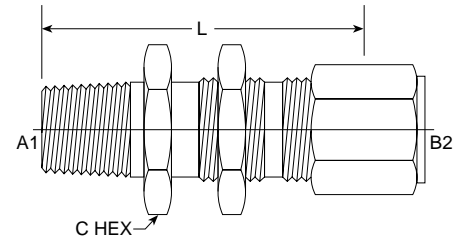

BT-MP Bulkhead C2706 Series

PART NO. SIZE	TUBE O.D.	A1 THREAD	B2 THREAD	L LGTH	M.M.	C HEX	C HEX	M.M.	Standard Material From Stock			
									S	FG	SS	B
C2706-02-04	1/4	1/8-27	7/16-20	1.820	46.23	11/16	0.688	17.45			•	
C2706-04-04	1/4	1/4-18	7/16-20	2.080	52.83	3/4	0.750	19.05			•	
C2706-04-06	3/8	1/4-18	9/16-18	2.100	53.34	13/16	0.812	20.62			•	
C2706-06-06	3/8	3/8-18	9/16-18	2.140	54.36	13/16	0.812	20.62			•	
C2706-08-06	1/2	3/8-18	3/4-16	2.300	58.42	1	1.000	25.40			•	
C2706-08-08	1/2	1/2-14	3/4-16	2.560	65.02	1	1.000	25.40			•	
C2706-12-12	3/4	3/4-14	1 1/16-12	2.760	70.10	1 3/8	1.375	34.92			•	
C2706-16-16	1	1-11 1/2	1 5/16-12	3.100	78.74	1 5/8	1.625	41.27			•	

BT-MJ Bulkhead C2707 Series

PART NO. SIZE	TUBE O.D.	B1 THREAD	B2 THREAD	L LGTH	M.M.	C HEX	C HEX	M.M.	Standard Material From Stock			
									S	FG	SS	B
C2707-04-04	1/4	7/16-20	7/16-20	1.940	49.28	11/16	0.688	17.45			•	
C2707-06-06	3/8	9/16-18	9/16-18	2.080	52.83	13/16	0.812	20.62			•	
C2707-08-08	1/2	3/4-16	3/4-16	2.310	58.67	1	1.000	25.40			•	
C2707-12-12	3/4	1 1/16-12	1 1/16-12	2.940	74.68	1 3/8	1.375	34.92			•	
C2707-16-16	1	1 5/16-12	1 5/16-12	2.950	74.93	1 5/8	1.625	41.27			•	