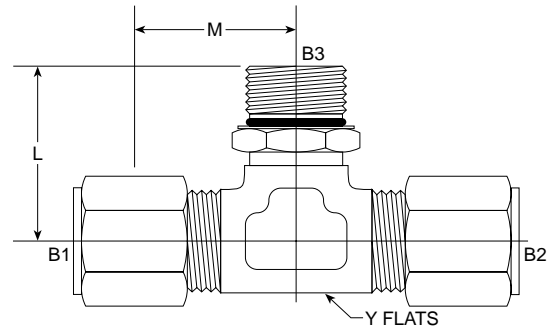

## BT-MAORB 45° C6802-NWO Series

SAE# 080320 / MS# 51842

NEW

PART NO. SIZE	TUBE O.D.	B1 THREAD	B2 ORB	L LGTH	M.M.	M LGTH	M.M.	Y FLATS	Y FLATS	M.M.	Standard Material From Stock			
											S	FG	SS	B
C6802-04-04-NWO	1/4	7/16-20	7/16-20	1.050	26.67	0.700	17.78	7/16	0.438	11.12		•	•	
C6802-06-06-NWO	3/8	9/16-18	9/16-18	1.140	28.96	0.830	21.08	9/16	0.562	14.27		•	•	
C6802-08-08-NWO	1/2	3/4-16	3/4-16	1.300	33.02	0.980	24.89	3/4	0.750	19.05		•	•	
C6802-10-10-NWO												•	•	
C6802-12-12-NWO	3/4	1 1/16-12	1 1/16-12	1.730	43.94	1.270	32.26	1 1/16	1.062	26.97		•	•	
C6802-16-16-NWO	1	1 5/16-12	1 5/16-12	1.860	47.24	1.360	35.54	1 5/16	1.312	33.32		•	•	

## BT-BT-MAORB Tee C6803-NWO Series

SAE# 080429 / MS# 51841

PART NO. SIZE	TUBE O.D.	B1 THREAD	B2 THREAD	B3 ORB	L LGTH	M.M.	M LGTH	M.M.	Y FLATS	Y FLATS	M.M.	Standard Material From Stock			
												S	FG	SS	B
C6803-04-04-04-NWO	1/4	7/16-20	7/16-20	7/16-20	1.030	26.16	0.890	22.61	7/16	0.438	11.12		•	•	
C6803-06-06-06-NWO	3/8	9/16-18	9/16-18	9/16-18	1.250	31.75	1.050	26.67	9/16	0.562	14.27		•	•	
C6803-08-08-08-NWO	1/2	3/4-16	3/4-16	3/4-16	1.450	36.83	1.250	31.75	3/4	0.750	19.05		•	•	
C6803-12-12-12-NWO	3/4	1 1/16-12	1 1/16-12	1 1/16-12	1.940	49.28	1.580	40.13	1 1/16	1.062	26.97		•	•	
C6803-16-16-16-NWO	1	1 5/16-12	1 5/16-12	1 5/16-12	2.050	52.07	1.730	43.94	1 5/16	1.312	33.32		•	•	