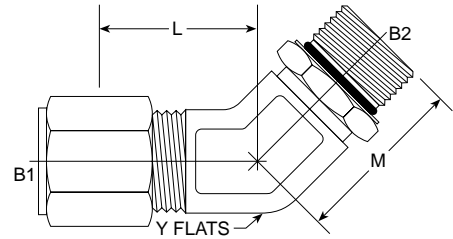

## BT-MAORB 45° C6802-NWO Series

SAE# 080320 / MS# 51842

NEW

PART NO. SIZE	TUBE O.D.	B1 THREAD	B2 ORB	L LGTH	M.M.	M LGTH	M.M.	Y FLATS	Y FLATS	M.M.	Standard Material From Stock			
											S	FG	SS	B
C6802-04-04-NWO	1/4	7/16-20	7/16-20	1.050	26.67	0.700	17.78	7/16	0.438	11.12		•	•	
C6802-06-06-NWO	3/8	9/16-18	9/16-18	1.140	28.96	0.830	21.08	9/16	0.562	14.27		•	•	
C6802-08-08-NWO	1/2	3/4-16	3/4-16	1.300	33.02	0.980	24.89	3/4	0.750	19.05		•	•	
C6802-10-10-NWO												•	•	
C6802-12-12-NWO	3/4	1 1/16-12	1 1/16-12	1.730	43.94	1.270	32.26	1 1/16	1.062	26.97		•	•	
C6802-16-16-NWO	1	1 5/16-12	1 5/16-12	1.860	47.24	1.360	35.54	1 5/16	1.312	33.32		•	•	

## BT-BT-MAORB Tee C6803-NWO Series

SAE# 080429 / MS# 51841

PART NO. SIZE	TUBE O.D.	B1 THREAD	B2 THREAD	B3 ORB	L LGTH	M.M.	M LGTH	M.M.	Y FLATS	Y FLATS	M.M.	Standard Material From Stock			
												S	FG	SS	B
C6803-04-04-04-NWO	1/4	7/16-20	7/16-20	7/16-20	1.030	26.16	0.890	22.61	7/16	0.438	11.12		•	•	
C6803-06-06-06-NWO	3/8	9/16-18	9/16-18	9/16-18	1.250	31.75	1.050	26.67	9/16	0.562	14.27		•	•	
C6803-08-08-08-NWO	1/2	3/4-16	3/4-16	3/4-16	1.450	36.83	1.250	31.75	3/4	0.750	19.05		•	•	
C6803-12-12-12-NWO	3/4	1 1/16-12	1 1/16-12	1 1/16-12	1.940	49.28	1.580	40.13	1 1/16	1.062	26.97		•	•	
C6803-16-16-16-NWO	1	1 5/16-12	1 5/16-12	1 5/16-12	2.050	52.07	1.730	43.94	1 5/16	1.312	33.32		•	•	