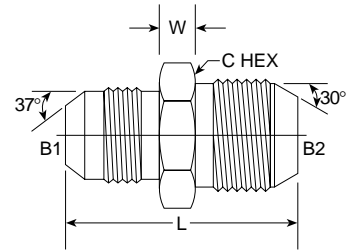

Komatsu MJ-MK Union 7009 Series

PART NO. SIZE	TUBE O.D.	B1 JIC	B2 MK	L LGTH M.M.	W WIDTH M.M.	C HEX M.M.	Standard Material From Stock			
							S	FG	SS	B
7009-04-14	1/4	7/16-20	14 x 1.5	36.20	6.50	19	•			
7009-06-18	3/8	9/16-18	18 x 1.5	41.20	7.00	23	•			
7009-08-22	1/2	3/4-16	22 x 1.5	47.80	10.00	24	•			
7009-10-24	5/8	7/8-14	24 x 1.5	51.30	10.00	27	•			
7009-12-30	3/4	1 1/16-12	30 x 1.5	60.80	11.50	35	•			
NEW 7009-16-33							•			

Komatsu MJ-FK Union 7009-F Series

PART NO. SIZE	TUBE O.D.	B1 JIC	B2 FK	L LGTH M.M.	W WIDTH M.M.	C HEX M.M.	Standard Material From Stock			
							S	FG	SS	B
7009-F-04-14	1/4	7/16-20	14 x 1.5	36.92	23.20	19	•			
7009-F-06-18	3/8	9/16-18	18 x 1.5	36.80	22.50	24	•			
7009-F-08-22	1/2	3/4-16	22 x 1.5	42.50	25.50	27	•			
7009-F-10-24	5/8	7/8-14	24 x 1.5	41.80	22.50	32	•			
7009-F-12-30	3/4	1 1/16-12	30 x 1.5	52.50	27.50	39	•			

FJS-MBSPP 7022 Series

PART NO. SIZE	TUBE O.D.	B1 JIC	B2 BSPP	L LGTH M.M.	W WIDTH M.M.	C1 HEX M.M.	C2 HEX M.M.	Standard Material From Stock			
								S	FG	SS	B
7022-04-04	1/4	7/16-20	1/4-19	34.60	6.00	14.28	15	•			
7022-04-06	1/4	7/16-20	3/8-19	36.80	6.50	14.28	24	•			
NEW 7022-05-04								•			
7022-06-04	3/8	9/16-18	1/4-19	37.20	6.50	17.46	18	•			
7022-06-06	3/8	9/16-18	3/8-19	38.60	6.50	17.46	24	•			
7022-06-08	3/8	9/16-18	1/2-14	42.70	8.50	17.46	26	•			
7022-08-06	1/2	3/4-18	3/8-19	43.80	7.50	22.23	24	•			
7022-08-08	1/2	3/4-18	1/2-14	47.30	8.50	22.23	26	•			
7022-10-08	5/8	7/8-14	1/2-14	50.30	9.00	25.40	26	•			
7022-10-10	5/8	7/8-14	5/8-14	51.60	7.50	25.40	28	•			
7022-12-12	3/4	1 1/16-12	3/4-14	51.10	11.00	31.75	36	•			
7022-16-16	1	1 5/16-12	1-11	60.10	10.30	38.00	42.42	•			
7022-20-20	1 1/4	1 5/8-12	1 1/4-11	62.00	11.40	47.60	52.00	•			
7022-24-24	1 1/2	1 7/8-12	1 1/2-11	69.20	13.00	56.30	56.30	•			