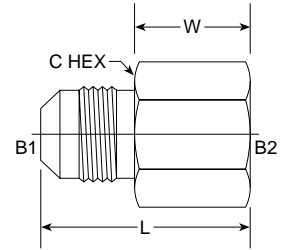

Komatsu MJ-MK Union 7009 Series

PART NO. SIZE	TUBE O.D.	B1 JIC	B2 MK	L LGTH M.M.	W WIDTH M.M.	C HEX M.M.	Standard Material From Stock			
							S	FG	SS	B
7009-04-14	1/4	7/16-20	14 x 1.5	36.20	6.50	19	•			
7009-06-18	3/8	9/16-18	18 x 1.5	41.20	7.00	23	•			
7009-08-22	1/2	3/4-16	22 x 1.5	47.80	10.00	24	•			
7009-10-24	5/8	7/8-14	24 x 1.5	51.30	10.00	27	•			
7009-12-30	3/4	1 1/16-12	30 x 1.5	60.80	11.50	35	•			
NEW 7009-16-33							•			

Komatsu MJ-FK Union 7009-F Series

PART NO. SIZE	TUBE O.D.	B1 JIC	B2 FK	L LGTH M.M.	W WIDTH M.M.	C HEX M.M.	Standard Material From Stock			
							S	FG	SS	B
7009-F-04-14	1/4	7/16-20	14 x 1.5	36.92	23.20	19	•			
7009-F-06-18	3/8	9/16-18	18 x 1.5	36.80	22.50	24	•			
7009-F-08-22	1/2	3/4-16	22 x 1.5	42.50	25.50	27	•			
7009-F-10-24	5/8	7/8-14	24 x 1.5	41.80	22.50	32	•			
7009-F-12-30	3/4	1 1/16-12	30 x 1.5	52.50	27.50	39	•			

FJS-MBSPP 7022 Series

PART NO. SIZE	TUBE O.D.	B1 JIC	B2 BSPP	L LGTH M.M.	W WIDTH M.M.	C1 HEX M.M.	C2 HEX M.M.	Standard Material From Stock			
								S	FG	SS	B
7022-04-04	1/4	7/16-20	1/4-19	34.60	6.00	14.28	15	•			
7022-04-06	1/4	7/16-20	3/8-19	36.80	6.50	14.28	24	•			
NEW 7022-05-04								•			
7022-06-04	3/8	9/16-18	1/4-19	37.20	6.50	17.46	18	•			
7022-06-06	3/8	9/16-18	3/8-19	38.60	6.50	17.46	24	•			
7022-06-08	3/8	9/16-18	1/2-14	42.70	8.50	17.46	26	•			
7022-08-06	1/2	3/4-18	3/8-19	43.80	7.50	22.23	24	•			
7022-08-08	1/2	3/4-18	1/2-14	47.30	8.50	22.23	26	•			
7022-10-08	5/8	7/8-14	1/2-14	50.30	9.00	25.40	26	•			
7022-10-10	5/8	7/8-14	5/8-14	51.60	7.50	25.40	28	•			
7022-12-12	3/4	1 1/16-12	3/4-14	51.10	11.00	31.75	36	•			
7022-16-16	1	1 5/16-12	1-11	60.10	10.30	38.00	42.42	•			
7022-20-20	1 1/4	1 5/8-12	1 1/4-11	62.00	11.40	47.60	52.00	•			
7022-24-24	1 1/2	1 7/8-12	1 1/2-11	69.20	13.00	56.30	56.30	•			