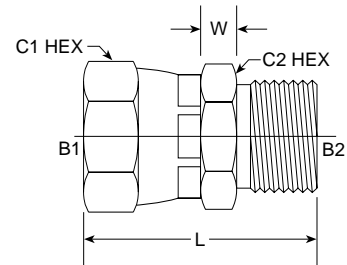

Komatsu MJ-MK Union 7009 Series

PART NO. SIZE	TUBE O.D.	B1 JIC	B2 MK	L LGTH M.M.	W WIDTH M.M.	C HEX M.M.	Standard Material From Stock			
							S	FG	SS	B
7009-04-14	1/4	7/16-20	14 x 1.5	36.20	6.50	19	•			
7009-06-18	3/8	9/16-18	18 x 1.5	41.20	7.00	23	•			
7009-08-22	1/2	3/4-16	22 x 1.5	47.80	10.00	24	•			
7009-10-24	5/8	7/8-14	24 x 1.5	51.30	10.00	27	•			
7009-12-30	3/4	1 1/16-12	30 x 1.5	60.80	11.50	35	•			
NEW 7009-16-33							•			

Komatsu MJ-FK Union 7009-F Series

PART NO. SIZE	TUBE O.D.	B1 JIC	B2 FK	L LGTH M.M.	W WIDTH M.M.	C HEX M.M.	Standard Material From Stock			
							S	FG	SS	B
7009-F-04-14	1/4	7/16-20	14 x 1.5	36.92	23.20	19	•			
7009-F-06-18	3/8	9/16-18	18 x 1.5	36.80	22.50	24	•			
7009-F-08-22	1/2	3/4-16	22 x 1.5	42.50	25.50	27	•			
7009-F-10-24	5/8	7/8-14	24 x 1.5	41.80	22.50	32	•			
7009-F-12-30	3/4	1 1/16-12	30 x 1.5	52.50	27.50	39	•			

FJS-MBSPP 7022 Series

PART NO. SIZE	TUBE O.D.	B1 JIC	B2 BSPP	L LGTH M.M.	W WIDTH M.M.	C1 HEX M.M.	C2 HEX M.M.	Standard Material From Stock			
								S	FG	SS	B
7022-04-04	1/4	7/16-20	1/4-19	34.60	6.00	14.28	15	•			
7022-04-06	1/4	7/16-20	3/8-19	36.80	6.50	14.28	24	•			
NEW 7022-05-04								•			
7022-06-04	3/8	9/16-18	1/4-19	37.20	6.50	17.46	18	•			
7022-06-06	3/8	9/16-18	3/8-19	38.60	6.50	17.46	24	•			
7022-06-08	3/8	9/16-18	1/2-14	42.70	8.50	17.46	26	•			
7022-08-06	1/2	3/4-18	3/8-19	43.80	7.50	22.23	24	•			
7022-08-08	1/2	3/4-18	1/2-14	47.30	8.50	22.23	26	•			
7022-10-08	5/8	7/8-14	1/2-14	50.30	9.00	25.40	26	•			
7022-10-10	5/8	7/8-14	5/8-14	51.60	7.50	25.40	28	•			
7022-12-12	3/4	1 1/16-12	3/4-14	51.10	11.00	31.75	36	•			
7022-16-16	1	1 5/16-12	1-11	60.10	10.30	38.00	42.42	•			
7022-20-20	1 1/4	1 5/8-12	1 1/4-11	62.00	11.40	47.60	52.00	•			
7022-24-24	1 1/2	1 7/8-12	1 1/2-11	69.20	13.00	56.30	56.30	•			