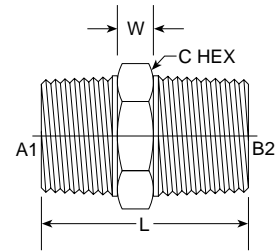

MP-MBSPT Nipple 7030 Series

| PART NO. SIZE | A1 NPTF | B2 BSPT | L LGTH M.M. | W WIDTH M.M. | C HEX M.M. | Standard Material From Stock | | | |
|---------------|--------------|----------|-------------|--------------|------------|------------------------------|----|----|---|
| | | | | | | S | FG | SS | B |
| 7030-04-04 | 1/4-18 | 1/4-19 | 38.30 | 7.50 | 14.20 | • | | | |
| 7030-04-06 | 1/4-18 | 3/8-19 | 39.00 | 7.90 | 17.45 | • | | | |
| 7030-06-04 | 3/8-18 | 1/4-19 | 38.40 | 7.50 | 17.40 | • | | | |
| 7030-06-06 | 3/8-18 | 3/8-19 | 40.10 | 8.50 | 17.40 | • | | | |
| 7030-08-08 | 1/2-14 | 1/2-14 | 49.90 | 8.50 | 22.20 | • | | | |
| 7030-12-12 | 3/4-14 | 3/4-14 | 51.70 | 10.00 | 27.70 | • | | | |
| 7030-16-16 | 1-11 1/2 | 1-11 | 66.20 | 13.00 | 34.80 | • | | | |
| 7030-20-20 | 1-1/4-11 1/2 | 1 1/4-11 | 65.80 | 12.50 | 47.60 | • | | | |
| 7030-24-24 | 1-1/2-11 1/2 | 1 1/2-11 | 69.80 | 14.00 | 57.15 | • | | | |
| 7030-32-32 | 2-11 1/2 | 2-11 | 70.60 | 14.00 | 69.80 | • | | | |