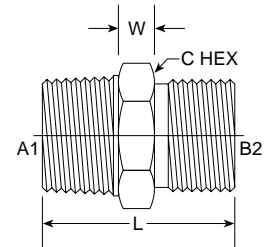

MP-MBSPP Nipple 7032 Series

PART NO. SIZE	A1 MP	B2 BSPP	L LGTH M.M.	W WIDTH M.M.	C HEX M.M.	Standard Material From Stock			
						S	FG	SS	B
7032-02-02	1/8-27	1/8-28	27.00	6.00	15.00	•			
7032-02-04	1/8-27	1/4-19	28.20	6.50	18.00	•			
7032-04-02	1/4-18	1/8-28	33.20	7.70	15.20	•			
7032-04-04	1/4-18	1/4-19	33.80	8.50	18.00	•			
7032-04-06	1/4-18	3/8-19	35.30	7.50	24.00	•			
7032-04-08	1/4-18	1/2-14	38.10	8.50	26.00	•			
7032-06-04	3/8-18	1/4-19	33.80	8.00	18.00	•			
7032-06-06	3/8-18	3/8-19	35.40	7.50	24.00	•			
7032-06-08	3/8-18	1/2-14	37.90	7.75	25.65	•			
NEW 7032-06-12						•			
7032-08-04	1/2-14	1/4-19	38.30	8.00	22.00	•			
7032-08-06	1/2-14	3/8-19	40.40	8.00	24.00	•			
7032-08-08	1/2-14	1/2-14	42.80	8.00	26.00	•			
7032-08-10	1/2-14	5/8-14	46.00	9.10	27.90	•			
7032-08-12	1/2-14	3/4-14	46.12	7.80	33.00	•			
7032-08-16	1/2-14	1-11	50.10	10.00	43.00	•			
7032-12-08	3/4-14	1/2-14	44.40	9.50	28.00	•			
7032-12-12	3/4-14	3/4-14	46.70	9.00	33.00	•			
7032-12-16	3/4-14	1-11	49.50	9.50	43.00	•			
NEW 7032-16-08						•			
7032-16-12	1-11 1/2	3/4-14	55.30	10.85	34.90	•			
NEW 7032-16-16						•			
NEW 7032-16-20						•			
7032-20-16	1 1/4-11 1/2	1-11	58.40	12.75	47.25	•			
7032-20-20	1 1/4-11 1/2	1-11	57.90	13.00	52.00	•			
NEW 7032-20-24						•			
NEW 7032-24-20						•			
7032-24-24	1 1/2-11 1/2	1 1/2-11	60.20	13.00	56.30	•			
NEW 7032-24-32						•			
7032-32-20	2-12	1 1/4-11	61.12	14.30	70.00	•			
7032-32-32	2-11 1/2	2-11	66.20	14.00	70.00	•