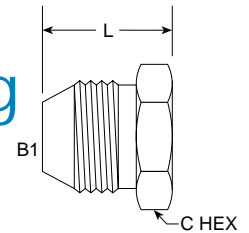

International Fittings

FJS-MBSPP 90° Elbow 7222 Series

PART NO. SIZE	B1 JIC	B2 BSP	L LGTH M.M.	M LGTH M.M.	C HEX M.M.	Y FLATS M.M.	Standard Material From Stock			
							S	FG	SS	B
7222-04-04	7/16-20	1/4-19	25	25	14	16	•			
7222-06-06	9/16-18	3/8-19	28.00	29.40	17.46	19.00	•			
7222-08-08	3/4-16	1/2-14	35.30	35.00	22.22	22.22	•			
7222-12-12	1 1/16-12	3/4-14	44.00	37.30	32.00	28.60	•			

PART NO. SIZE	B1 JIS	L LGTH M.M.	C HEX M.M.	Standard Material From Stock			
				S	FG	SS	B
7588-P-02	1/8-27	19.65	14.28	•			
7588-P-04	1/4-19	23.80	19.05	•			
7588-P-06	3/8-19	23.80	23.80	•			
7588-P-08	1/2-14	28.35	25.60	•			
7588-P-12	3/4-14	36.20	31.75	•			
7588-P-16	1-11	33.15	36.00	•			

MJIS Plug 7588-P Series

PART NO. SIZE	B1 MK	L LGTH M.M.	C HEX M.M.	Standard Material From Stock			
				S	FG	SS	B
7599-P-14	14 x 1.5	22.90	19.00	•			
7599-P-18	18 x 1.5	24.70	24	•			
7599-P-22	22 x 1.5	31.70	27.00	•			
7599-P-24	24 x 1.5	32.50	31.90	•			
7599-P-30	30 x 2.0	37.00	36.00	•			
7599-P-33	33 x 1.5	44.00	42	•			