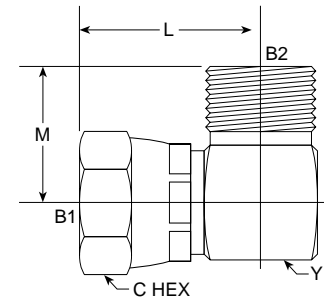

International Fittings

FJS-MBSPP 90° Elbow 7222 Series

PART NO. SIZE	B1 JIC	B2 BSP	L LGTH M.M.	M LGTH M.M.	C HEX M.M.	Y FLATS M.M.	Standard Material From Stock			
							S	FG	SS	B
7222-04-04	7/16-20	1/4-19	25	25	14	16	•			
7222-06-06	9/16-18	3/8-19	28.00	29.40	17.46	19.00	•			
7222-08-08	3/4-16	1/2-14	35.30	35.00	22.22	22.22	•			
7222-12-12	1 1/16-12	3/4-14	44.00	37.30	32.00	28.60	•			

PART NO. SIZE	B1 JIS	L LGTH M.M.	C HEX M.M.	Standard Material From Stock			
				S	FG	SS	B
7588-P-02	1/8-27	19.65	14.28	•			
7588-P-04	1/4-19	23.80	19.05	•			
7588-P-06	3/8-19	23.80	23.80	•			
7588-P-08	1/2-14	28.35	25.60	•			
7588-P-12	3/4-14	36.20	31.75	•			
7588-P-16	1-11	33.15	36.00	•			

MJIS Plug 7588-P Series

PART NO. SIZE	B1 MK	L LGTH M.M.	C HEX M.M.	Standard Material From Stock			
				S	FG	SS	B
7599-P-14	14 x 1.5	22.90	19.00	•			
7599-P-18	18 x 1.5	24.70	24	•			
7599-P-22	22 x 1.5	31.70	27.00	•			
7599-P-24	24 x 1.5	32.50	31.90	•			
7599-P-30	30 x 2.0	37.00	36.00	•			
7599-P-33	33 x 1.5	44.00	42	•			