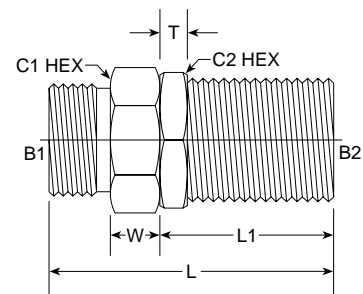

International Fittings

MBSPP Hex Plug 9522-P Series

PART NO. SIZE	B1 BSPP	L LGTH M.M.	W WIDTH M.M.	C HEX M.M.	Standard Material From Stock			
					S	FG	SS	B
9522-P-02	1/8-28	15.50	5.00	15.00	•			
9522-P-04	1/4-19	17.00	7.00	18.00	•			
9522-P-06	3/8-19	18.50	7.00	24.00	•			
9522-P-08	1/2-14	20.00	8.00	26.00	•			
9522-P-10	5/8-14	26.70	9.00	28.00	•			
9522-P-12	3/4-14	22.80	9.00	33.00	•			
9522-P-16	1-11	26.00	10.00	43.00	•			
NEW 9522-P-20					•			
9522-P-24	1 1/2-11	34.00	12.60	56.40	•			
9522-P-32	2-11	44.80	17.80	70.00	•			
9522-P-48	3-11	41.90	16.50	94.80	•			

FBSPP Cap 9644-C Series

PART NO. SIZE	B1 BSPP	L LGTH M.M.	L1 LGTH M.M.	C HEX M.M.	Standard Material From Stock			
					S	FG	SS	B
9644-C-02	1/8-19	17	11	15	•			
9644-C-04	1/4-19	18	13	13	•			
9644-C-06	3/8-19	22	15	15	•			
9644-C-08	1/2-14	25	16	17	•			
9644-C-10	5/8-14	25	15	17	•			
9644-C-12	3/4-14	27	16	33	•			
9644-C-16	1-11	28.35	14.50	37.52	•			
9644-C-20	1 1/4-11	29.50	14.80	47.28	•			
9644-C-24	1 1/2-11	23	23	44	•			
9644-C-32	2 1/2-11	41.80	21.40	70.12	•			

MBSPP-MBSPP Bulkhead 9722-LN Series

PART NO. SIZE	B1 BSPP	B2 BSPP	L LGTH M.M.	L1 LGTH M.M.	T WIDTH M.M.	W WIDTH M.M.	C1 HEX M.M.	C2 HEX M.M.	Standard Material From Stock			
									S	FG	SS	B
9722-04-04-LN	1/4-19	1/4-19	45.00	26.00	5.68	7.40	18.00	18.00	•			
9722-06-06-LN	3/8-19	3/8-19	50.00	28.00	5.50	9.00	23.40	23.40	•			
9722-08-08-LN	1/2-14	1/2-14	59.00	32.30	6.50	11.14	25.62	25.70	•			
9722-10-10-LN	5/8-14	5/8-14	61.50	33.50	6.50	10.30	28.00	28.00	•			
9722-12-12-LN	3/4-14	3/4-14	61.50	33.50	6.60	9.00	33.00	33.00	•			
NEW 9722-16-16-LN									•			