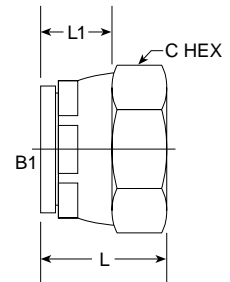

International Fittings

MBSPP Hex Plug 9522-P Series

PART NO. SIZE	B1 BSPP	L LGTH M.M.	W WIDTH M.M.	C HEX M.M.	Standard Material From Stock			
					S	FG	SS	B
9522-P-02	1/8-28	15.50	5.00	15.00	•			
9522-P-04	1/4-19	17.00	7.00	18.00	•			
9522-P-06	3/8-19	18.50	7.00	24.00	•			
9522-P-08	1/2-14	20.00	8.00	26.00	•			
9522-P-10	5/8-14	26.70	9.00	28.00	•			
9522-P-12	3/4-14	22.80	9.00	33.00	•			
9522-P-16	1-11	26.00	10.00	43.00	•			
NEW 9522-P-20					•			
9522-P-24	1 1/2-11	34.00	12.60	56.40	•			
9522-P-32	2-11	44.80	17.80	70.00	•			
9522-P-48	3-11	41.90	16.50	94.80	•			

FBSPP Cap 9644-C Series

PART NO. SIZE	B1 BSPP	L LGTH M.M.	L1 LGTH M.M.	C HEX M.M.	Standard Material From Stock			
					S	FG	SS	B
9644-C-02	1/8-19	17	11	15	•			
9644-C-04	1/4-19	18	13	13	•			
9644-C-06	3/8-19	22	15	15	•			
9644-C-08	1/2-14	25	16	17	•			
9644-C-10	5/8-14	25	15	17	•			
9644-C-12	3/4-14	27	16	33	•			
9644-C-16	1-11	28.35	14.50	37.52	•			
9644-C-20	1 1/4-11	29.50	14.80	47.28	•			
9644-C-24	1 1/2-11	23	23	44	•			
9644-C-32	2 1/2-11	41.80	21.40	70.12	•			

MBSPP-MBSPP Bulkhead 9722-LN Series

PART NO. SIZE	B1 BSPP	B2 BSPP	L LGTH M.M.	L1 LGTH M.M.	T WIDTH M.M.	W WIDTH M.M.	C1 HEX M.M.	C2 HEX M.M.	Standard Material From Stock			
									S	FG	SS	B
9722-04-04-LN	1/4-19	1/4-19	45.00	26.00	5.68	7.40	18.00	18.00	•			
9722-06-06-LN	3/8-19	3/8-19	50.00	28.00	5.50	9.00	23.40	23.40	•			
9722-08-08-LN	1/2-14	1/2-14	59.00	32.30	6.50	11.14	25.62	25.70	•			
9722-10-10-LN	5/8-14	5/8-14	61.50	33.50	6.50	10.30	28.00	28.00	•			
9722-12-12-LN	3/4-14	3/4-14	61.50	33.50	6.60	9.00	33.00	33.00	•			
NEW 9722-16-16-LN									•			