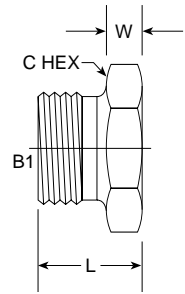

International Fittings

MBSPP Hex Plug 9522-P Series

PART NO. SIZE	B1 BSPP	L LGTH M.M.	W WIDTH M.M.	C HEX M.M.	Standard Material From Stock			
					S	FG	SS	B
9522-P-02	1/8-28	15.50	5.00	15.00	•			
9522-P-04	1/4-19	17.00	7.00	18.00	•			
9522-P-06	3/8-19	18.50	7.00	24.00	•			
9522-P-08	1/2-14	20.00	8.00	26.00	•			
9522-P-10	5/8-14	26.70	9.00	28.00	•			
9522-P-12	3/4-14	22.80	9.00	33.00	•			
9522-P-16	1-11	26.00	10.00	43.00	•			
NEW 9522-P-20					•			
9522-P-24	1 1/2-11	34.00	12.60	56.40	•			
9522-P-32	2-11	44.80	17.80	70.00	•			
9522-P-48	3-11	41.90	16.50	94.80	•			

FBSPP Cap 9644-C Series

PART NO. SIZE	B1 BSPP	L LGTH M.M.	L1 LGTH M.M.	C HEX M.M.	Standard Material From Stock			
					S	FG	SS	B
9644-C-02	1/8-19	17	11	15	•			
9644-C-04	1/4-19	18	13	13	•			
9644-C-06	3/8-19	22	15	15	•			
9644-C-08	1/2-14	25	16	17	•			
9644-C-10	5/8-14	25	15	17	•			
9644-C-12	3/4-14	27	16	33	•			
9644-C-16	1-11	28.35	14.50	37.52	•			
9644-C-20	1 1/4-11	29.50	14.80	47.28	•			
9644-C-24	1 1/2-11	23	23	44	•			
9644-C-32	2 1/2-11	41.80	21.40	70.12	•			

MBSPP-MBSPP Bulkhead 9722-LN Series

PART NO. SIZE	B1 BSPP	B2 BSPP	L LGTH M.M.	L1 LGTH M.M.	T WIDTH M.M.	W WIDTH M.M.	C1 HEX M.M.	C2 HEX M.M.	Standard Material From Stock			
									S	FG	SS	B
9722-04-04-LN	1/4-19	1/4-19	45.00	26.00	5.68	7.40	18.00	18.00	•			
9722-06-06-LN	3/8-19	3/8-19	50.00	28.00	5.50	9.00	23.40	23.40	•			
9722-08-08-LN	1/2-14	1/2-14	59.00	32.30	6.50	11.14	25.62	25.70	•			
9722-10-10-LN	5/8-14	5/8-14	61.50	33.50	6.50	10.30	28.00	28.00	•			
9722-12-12-LN	3/4-14	3/4-14	61.50	33.50	6.60	9.00	33.00	33.00	•			
NEW 9722-16-16-LN									•			