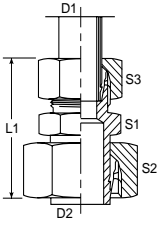

DIN Metric Fittings

Reducing Adjustable Coupling VS8014 Series

PRODUCT ID	DESCRIPTION	D1	D2	L1	S1	S2	S3	Standard Material From Stock				
								S	FG	SS	B	
VS8014-L08-L06	Reducing Adjustable Coupling	6	8	40.5	12	17	14	•				
VS8014-L10-L06	Reducing Adjustable Coupling	6	10	41.5	12	19	14	•				
VS8014-L10-L08	Reducing Adjustable Coupling	8	10	42.5	14	19	17	•				
VS8014-L12-10	Reducing Adjustable Coupling	10	12	45.5	17	22	19	•				
VS8014-L12-L06	Reducing Adjustable Coupling	6	12	44.5	14	22	14	•				
VS8014-L12-L08	Reducing Adjustable Coupling	8	12	44.5	14	22	17	•				
VS8014-L15-L06	Reducing Adjustable Coupling	6	15	46	17	27	14	•				
VS8014-L15-L08	Reducing Adjustable Coupling	8	15	46	17	27	17	•				
VS8014-L15-L10	Reducing Adjustable Coupling	10	15	47	17	27	19	•				
VS8014-L15-L12	Reducing Adjustable Coupling	12	15	48	19	27	22	•				
VS8014-L18-L06	Reducing Adjustable Coupling	6	18	45.5	19	32	14	•				
VS8014-L18-L08	Reducing Adjustable Coupling	8	18	45.5	19	32	17	•				
VS8014-L18-L10	Reducing Adjustable Coupling	10	18	46.5	19	32	19	•				
VS8014-L18-L12	Reducing Adjustable Coupling	12	18	46.5	19	32	22	•				
VS8014-L18-L15	Reducing Adjustable Coupling	15	18	47.5	24	32	27	•				
VS8014-L22-L10	Reducing Adjustable Coupling	10	22	47.5	24	36	19	•				
VS8014-L22-L12	Reducing Adjustable Coupling	12	22	47.5	24	36	22	•				
VS8014-L22-L18	Reducing Adjustable Coupling	18	22	50.5	27	36	32	•				
VS8014-L28-L12	Reducing Adjustable Coupling	12	28	49	30	41	22	•				
VS8014-L28-L15	Reducing Adjustable Coupling	15	28	50	30	41	27	•				
VS8014-L28-L18	Reducing Adjustable Coupling	18	28	52	30	41	32	•				
VS8014-L28-L22	Reducing Adjustable Coupling	22	28	54	32	41	36	•				
VS8014-L35-L15	Reducing Adjustable Coupling	15	35	56.5	36	50	27	•				
VS8014-L35-L18	Reducing Adjustable Coupling	18	35	58.5	36	50	32	•				
VS8014-L35-L22	Reducing Adjustable Coupling	22	35	60.5	36	50	36	•				
VS8014-L35-L28	Reducing Adjustable Coupling	28	35	61.5	41	50	41	•				
VS8014-L42-L15	Reducing Adjustable Coupling	15	42	60	46	60	27	•				
VS8014-L42-L18	Reducing Adjustable Coupling	18	42	61	46	60	32	•				
VS8014-L42-L22	Reducing Adjustable Coupling	22	42	63	46	60	36	•				
VS8014-L42-L28	Reducing Adjustable Coupling	28	42	64	46	60	41	•				
VS8014-L42-L35	Reducing Adjustable Coupling	35	42	69	46	60	50	•				
VS8014-LSS-L15	Reducing Adjustable Coupling	15	22	48.5	24	36	27	•				
VS8014-S08-S06	Reducing Adjustable Coupling	6	8	45	14	19	17	•				
VS8014-S10-S06	Reducing Adjustable Coupling	6	10	47	14	22	17	•				
VS8014-S10-S08	Reducing Adjustable Coupling	8	10	49	17	22	19	•				
VS8014-S12-S06	Reducing Adjustable Coupling	6	12	47	14	24	17	•				
VS8014-S12-S08	Reducing Adjustable Coupling	8	12	49	17	24	19	•				
VS8014-S12-S10	Reducing Adjustable Coupling	10	12	50	19	24	22	•				
VS8014-S14-S06	Reducing Adjustable Coupling	6	14	50	17	27	17	•				
VS8014-S14-S08	Reducing Adjustable Coupling	8	14	52	17	27	19	•				
VS8014-S14-S10	Reducing Adjustable Coupling	10	14	53	19	27	22	•				
VS8014-S14-S12	Reducing Adjustable Coupling	12	14	55	22	27	24	•				
VS8014-S16-S06	Reducing Adjustable Coupling	6	16	50	17	30	17	•				
VS8014-S16-S08	Reducing Adjustable Coupling	8	16	52	17	30	19	•				
VS8014-S16-S10	Reducing Adjustable Coupling	10	16	53	19	30	22	•				
VS8014-S16-S12	Reducing Adjustable Coupling	12	16	55	22	30	24	•				
VS8014-S16-S14	Reducing Adjustable Coupling	14	16	58	24	30	27	•				
VS8014-S20-S08	Reducing Adjustable Coupling	8	20	56	22	36	19	•				
VS8014-S20-S10	Reducing Adjustable Coupling	10	20	57	22	36	22	•				
VS8014-S20-S12	Reducing Adjustable Coupling	12	20	59	22	36	24	•				
VS8014-S20-S14	Reducing Adjustable Coupling	14	20	62	24	36	27	•				
VS8014-S20-S16	Reducing Adjustable Coupling	16	20	62	27	36	30	•				
VS8014-S25-S10	Reducing Adjustable Coupling	10	25	60	27	46	22	•				
VS8014-S25-S12	Reducing Adjustable Coupling	12	25	62	27	46	24	•				
VS8014-S25-S14	Reducing Adjustable Coupling	14	25	65	27	46	27	•				
VS8014-S25-S16	Reducing Adjustable Coupling	16	25	65	32	46	30	•				
VS8014-S25-S20	Reducing Adjustable Coupling	20	25	70	32	46	36	•				
VS8014-S30-S12	Reducing Adjustable Coupling	12	30	65	32	50	24	•				
VS8014-S30-S14	Reducing Adjustable Coupling	14	30	68	32	50	27	•				
VS8014-S30-S16	Reducing Adjustable Coupling	16	30	68	32	50	30	•				
VS8014-S30-S20	Reducing Adjustable Coupling	20	30	73	32	50	36	•				
VS8014-S30-S25	Reducing Adjustable Coupling	25	30	78	41	50	46	•				
VS8014-S38-S16	Reducing Adjustable Coupling	16	38	74	41	60	30	•				
VS8014-S38-S20	Reducing Adjustable Coupling	20	38	79	41	60	36	•				
VS8014-S38-S25	Reducing Adjustable Coupling	25	38	84	41	60	46	•				