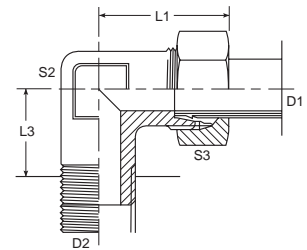

Male Stud Elbow BSPT VS8207 Series

Standard Material
From Stock

PRODUCT ID	DESCRIPTION	D1	D2	L1	L3	S2	S3	Standard Material From Stock			
								S	FB	SS	B
VS8207-L06-02	Male Stud Elbow BSPT	6	R 1/8 KEG	27	15	12	14	•			
VS8207-L08-04	Male Stud Elbow BSPT	8	R 1/4 KEG	29	18	14	17	•			
VS8207-L10-04	Male Stud Elbow BSPT	10	R 1/4 KEG	30	19	17	19	•			
VS8207-L10-06	Male Stud Elbow BSPT	10	R 3/8 KEG	31	20	19	19	•			
VS8207-L12-06	Male Stud Elbow BSPT	12	R 3/8 KEG	32	20	19	22	•			
VS8207-L12-08	Male Stud Elbow BSPT	12	R 1/2 KEG	35	24	19	22	•			
VS8207-L15-08	Male Stud Elbow BSPT	15	R 1/2 KEG	36	24	19	27	•			
VS8207-L18-08	Male Stud Elbow BSPT	18	R 1/2 KEG	40	26.5	24	32	•			
VS8207-L22-12	Male Stud Elbow BSPT	22	R 3/4 KEG	44	31	27	36	•			
VS8207-LL04-02	Male Stud Elbow BSPT	4	R 1/8 KEG	21	12	11	10	•			
VS8207-LL06-02	Male Stud Elbow BSPT	6	R 1/8 KEG	21	12	11	12	•			
VS8207-LL08-02	Male Stud Elbow BSPT	8	R 1/8 KEG	23	15	12	14	•			
VS8207-S06-04	Male Stud Elbow BSPT	3	R 1/4 KEG	31	18	14	17	•			
VS8207-S08-04	Male Stud Elbow BSPT	8	R 1/4 KEG	31	19	17	19	•			
VS8207-S10-06	Male Stud Elbow BSPT	10	R 3/8 KEG	34	20	19	22	•			
VS8207-S12-06	Male Stud Elbow BSPT	12	R 3/8 KEG	38	20	22	24	•			
VS8207-S14-08	Male Stud Elbow BSPT	14	R 1/2 KEG	40	22.5	19	27	•			
VS8207-S16-08	Male Stud Elbow BSPT	16	R 1/2 KEG	43	22.5	24	30	•			
VS8207-S20-12	Male Stud Elbow BSPT	20	R 3/4 KEG	48	31	27	36	•