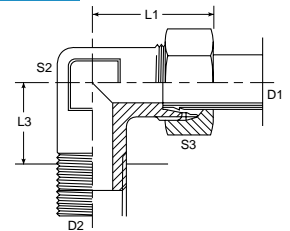

Male Stud Elbow NPTF VS8258 Series

| PRODUCT ID | DESCRIPTION | D1 | D2 | L1 | L3 | S2 | S3 | Standard Material From Stock | | | |
|----------------|----------------------|----|-----------|----|------|----|----|------------------------------|----|----|---|
| | | | | | | | | S | FB | SS | B |
| VS8258-L06-02 | Male Stud Elbow NPTF | 6 | 1/8 NPT | 27 | 15.9 | 12 | 14 | • | | | |
| VS8258-L06-04 | Male Stud Elbow NPTF | 6 | 1/4 NPT | 29 | 20.2 | 14 | 14 | • | | | |
| VS8258-L08-04 | Male Stud Elbow NPTF | 8 | 1/4 NPT | 29 | 20.2 | 14 | 17 | • | | | |
| VS8258-L10-04 | Male Stud Elbow NPTF | 10 | 1/4 NPT | 30 | 21.2 | 17 | 19 | • | | | |
| VS8258-L12-04 | Male Stud Elbow NPTF | 12 | 1/4 NPT | 32 | 22.2 | 19 | 22 | • | | | |
| VS8258-L12-06 | Male Stud Elbow NPTF | 12 | 3/8 NPT | 32 | 21.9 | 19 | 22 | • | | | |
| VS8258-L12-08 | Male Stud Elbow NPTF | 12 | 1/2 NPT | 36 | 19.5 | 24 | 22 | • | | | |
| VS8258-L15-08 | Male Stud Elbow NPTF | 15 | 1/2 NPT | 39 | 22.5 | 24 | 27 | • | | | |
| VS8258-L18-08 | Male Stud Elbow NPTF | 18 | 1/2 NPT | 47 | 32.5 | 36 | 41 | • | | | |
| VS8258-L22-12 | Male Stud Elbow NPTF | 22 | 3/4 NPT | 44 | 28.5 | 27 | 36 | • | | | |
| VS8258-L28-16 | Male Stud Elbow NPTF | 28 | 1 NPT | 47 | 32.5 | 36 | 41 | • | | | |
| VS8258-L35-20 | Male Stud Elbow NPTF | 35 | 1-1/4 NPT | 56 | 37 | 41 | 50 | • | | | |
| VS8258-L42-24 | Male Stud Elbow NPTF | 42 | 1-1/2 NPT | 63 | 44 | 50 | 60 | • | | | |
| VS8258-LL04-02 | Male Stud Elbow NPTF | 4 | 1/8 NPT | 21 | 11.5 | 11 | 10 | • | | | |
| VS8258-LL06-02 | Male Stud Elbow NPTF | 6 | 1/8 NPT | 21 | 11.5 | 11 | 12 | • | | | |
| VS8258-LL08-02 | Male Stud Elbow NPTF | 8 | 1/8 NPT | 23 | 15.9 | 12 | 14 | • | | | |
| VS8258-S06-04 | Male Stud Elbow NPTF | 6 | 1/4 NPT | 31 | 20.2 | 14 | 17 | • | | | |
| VS8258-S08-04 | Male Stud Elbow NPTF | 8 | 1/4 NPT | 32 | 21.2 | 17 | 19 | • | | | |
| VS8258-S10-06 | Male Stud Elbow NPTF | 10 | 3/8 NPT | 34 | 21.9 | 19 | 22 | • | | | |
| VS8258-S12-06 | Male Stud Elbow NPTF | 12 | 3/8 NPT | 38 | 22.9 | 22 | 24 | • | | | |
| VS8258-S14-08 | Male Stud Elbow NPTF | 14 | 1/2 NPT | 43 | 19.5 | 24 | 27 | • | | | |
| VS8258-S16-08 | Male Stud Elbow NPTF | 16 | 1/2 NPT | 43 | 19.5 | 24 | 30 | • | | | |
| VS8258-S20-12 | Male Stud Elbow NPTF | 20 | 3/4 NPT | 48 | 28.5 | 27 | 36 | • | | | |
| VS8258-S25-16 | Male Stud Elbow NPTF | 25 | 1 NPT | 54 | 32.5 | 36 | 46 | • | | | |
| VS8258-S30-20 | Male Stud Elbow NPTF | 30 | 1-1/4 NPT | 62 | 37 | 41 | 50 | • | | | |