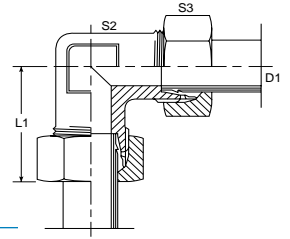

DIN Metric Fittings

Elbow Coupling VS8210 Series

PRODUCT ID	DESCRIPTION	D1	L1	S2	S3	Standard Material From Stock			
						S	FB	SS	B
VS8210-L06	Elbow Coupling	6	27	14	12	•			
VS8210-L08	Elbow Coupling	8	29	17	14	•			
VS8210-L10	Elbow Coupling	10	30	19	17	•			
VS8210-L12	Elbow Coupling	12	32	22	19	•			
VS8210-L15	Elbow Coupling	15	36	27	19	•			
VS8210-L18	Elbow Coupling	18	40	32	24	•			
VS8210-L22	Elbow Coupling	22	44	36	27	•			
VS8210-L28	Elbow Coupling	28	47	41	36	•			
VS8210-L35	Elbow Coupling	32	56	50	41	•			
VS8210-L42	Elbow Coupling	42	63	60	50	•			
VS8210-LL04	Elbow Coupling	4	21	10	9	•			
VS8210-LL06	Elbow Coupling	6	21	12	11	•			
VS8210-LL08	Elbow Coupling	8	23	14	12	•			
VS8210-S06	Elbow Coupling	6	31	17	14	•			
VS8210-S08	Elbow Coupling	8	3	19	17	•			
VS8210-S10	Elbow Coupling	10	34	22	19	•			
VS8210-S12	Elbow Coupling	12	38	24	22	•			
VS8210-S14	Elbow Coupling	14	40	27	19	•			
VS8210-S16	Elbow Coupling	16	43	30	24	•			
VS8210-S20	Elbow Coupling	20	48	36	27	•			
VS8210-S25	Elbow Coupling	25	54	46	36	•			
VS8210-S30	Elbow Coupling	30	62	50	41	•			
VS8210-S38	Elbow Coupling	38	72	60	50	•