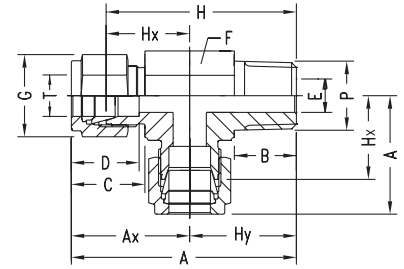

Double-Ferrule Tube Fittings

Male Run Tee N2605

INCH OD Tubes x Male NPT Threads

Part No.	T Tube OD	P NPT Male	A	Ax	B	C	D	E min.	F	G A/F	H A/F	Hx	Hy
N2605-02-02-02	1/8	1/8	41.4	23.6	9.6	15.3	12.7	2.4	11	11	34.8	17.0	17.8
N2605-02-04-02	1/8	1/4	48.0	24.6	14.3	15.3	12.7	2.4	14	11	41.4	18.0	23.4
N2605-04-02-04	1/4	1/8	45.7	26.9	9.6	17.8	15.3	4.8	14	14	38.4	19.6	18.8
N2605-04-04-04	1/4	1/4	50.3	26.9	14.3	17.8	15.3	4.8	14	14	43	19.6	23.4
N2605-04-06-04	1/4	3/8	55.9	29.7	14.3	17.8	15.3	4.8	17	14	48.8	22.4	26.2
N2605-04-08-04	1/4	1/2	64.8	31.8	19.1	17.8	15.3	4.8	22	14	57.4	24.4	33.0
N2605-06-04-06	3/8	1/4	55.9	30.5	14.3	19.3	16.8	7.1	17	17	48.5	23.1	25.4
N2605-06-06-06	3/8	3/8	57.4	31.2	14.3	19.3	16.8	7.1	17	17	50.1	23.9	26.2
N2605-06-08-06	3/8	1/2	66.0	33.0	19.1	19.3	16.8	7.1	22	17	58.9	25.9	33.0
N2605-08-04-08	1/2	1/4	64.2	36.0	14.3	21.8	22.9	4.8	22	22	54.1	25.9	28.2
N2605-08-06-08	1/2	3/8	64.2	36.0	14.3	21.8	22.9	9.6	22	22	54.1	25.9	28.2
N2605-08-08-08	1/2	1/2	69.0	36.0	19.1	21.8	22.9	10.4	22	22	58.9	25.9	33.0
N2605-10-08-08	5/8	1/2	73.1	38.1	19.1	21.8	24.4	11.9	22	25	62.9	27.9	35.0
N2605-12-08-12	3/4	1/2	76.7	39.9	19.1	21.8	24.4	11.9	27	29	66.5	29.7	36.8
N2605-12-12-12	3/4	3/4	76.7	39.9	19.1	21.8	24.4	15.8	27	29	66.5	29.7	36.8
N2605-16-12-16	1	3/4	90.6	49.0	19.1	26.4	31.2	15.8	35	38	78.4	36.8	41.6
N2605-16-16-16	1	1	95.5	49.0	23.8	26.4	31.2	22.3	35	38	83.3	36.8	46.5
N2605-20-20-20	1-1/4	1-1/4	114.1	66.5	23.8	38.8	41.1	27.6	46	50	92.1	44.5	47.6
N2605-24-24-24	1-1/2	1-1/2	138.4	78.0	26.2	45.2	50.0	34.0	55	57	111.2	50.8	60.4