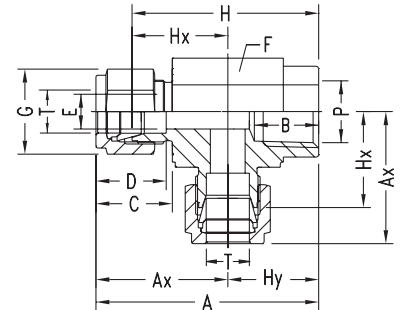

Female Run Tee N2606

INCH OD Tubes x Female NPT Threads

Part No.	T Tube OD	P NPT Female	A	Ax	B	C	D	E min.	F A/F	G A/F	H	Hx	Hy
N2606-02-02-02	1/8	1/8	43.6	24.6	10.4	15.3	12.7	2.4	14	11	37.0	18.0	19.0
N2606-04-02-04	1/4	1/8	45.9	26.9	10.4	17.8	15.3	4.8	14	14	38.6	19.6	19.0
N2606-04-04-04	1/4	1/4	52.1	29.7	15.0	17.8	15.3	4.8	19	14	44.8	22.4	22.4
N2606-06-04-06	3/8	1/4	53.6	31.2	15.0	19.3	16.8	7.1	19	17	46.3	23.9	22.4
N2606-06-06-06	3/8	3/8	55.7	33.3	15.0	19.3	16.8	7.1	22	17	48.3	25.9	22.4
N2606-08-06-08	1/2	3/8	58.4	36.0	15.0	21.8	22.9	10.4	22	22	48.3	25.9	22.4
N2606-08-08-08	1/2	1/2	67.4	38.9	19.8	21.8	22.9	10.4	27	22	57.2	28.7	28.5
N2606-12-12-12	3/4	3/4	76.5	44.7	20.6	21.8	24.4	15.8	35	29	66.4	34.6	31.8
N2606-16-12-16	1	3/4	80.8	49.0	20.6	26.4	31	22.3	35	38	68.6	36.8	31.8
N2606-16-16-16	1	1	91.7	53.6	25.4	26.4	31	22.3	41	38	79.5	41.4	38.1

BRENNAN INDUSTRIES

GOODYEAR
RUBBER PRODUCTS INC.

Call Toll Free: **1-866-711-4673**

WebSales@GoodyearRubberProducts.com

**We Ship
World Wide**