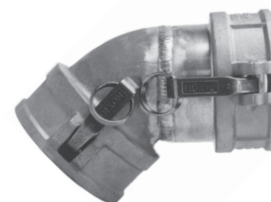

A
Cam &
Groove

Cam and Groove

90° Adapter x Coupler Elbows

Size	Aluminum		Stainless Steel	
	Part #	Price/E	Part #	Price/E
1"	---	---	100DA-90SS ²	\$330.00
1½"	150DA-90AL ²	\$104.00	150DA-90SS ²	341.95
2"	200DA-90AL	84.50	200DA-90SS	356.10
3"	300DA-90AL	132.10	300DA-90SS	665.30
4"	400DA-90AL	210.75	400DA-90SS	785.00
5"	500DA-90AL ²	1270.00	---	---
6"	600DA-90AL	452.40	---	---
6"	---	---	RDA90600EZ ^{1,2}	2300.00

90° Coupler x Coupler Elbows

Size	Aluminum		Stainless Steel	
	Part #	Price/E	Part #	Price/E
2"	200DD-90AL ²	\$144.30	---	---
3"	300DD-90AL ²	318.60	300DD-90SS ²	\$512.80
4"	400DD-90AL	156.70	---	---
6"	600DD-90AL ²	734.55	---	---

¹ EZ Boss-Lock design (not pictured)

² Parts are produced as a welded fabrication.

45° Adapter x Coupler Elbows

Size	Aluminum		Stainless Steel	
	Part #	Price/E	Part #	Price/E
2"	200DA-45AL ²	\$118.80	200DA-45SS ²	\$448.65
3"	300DA-45AL	172.90	300DA-45SS ²	662.10
4"	400DA-45AL	222.80	400DA-45SS ²	878.60
6"	600DA-45AL	506.25	---	---

45° Coupler x Coupler Elbows

Size	Aluminum		Stainless Steel	
	Part #	Price/E	Part #	Price/E
2"	200DD-45AL ²	\$145.60	---	---
3"	300DD-45AL ²	334.60	300DD-45SS ²	\$555.80
4"	400DD-45AL ²	324.20	---	---
6"	600DD-45AL ²	644.10	---	---