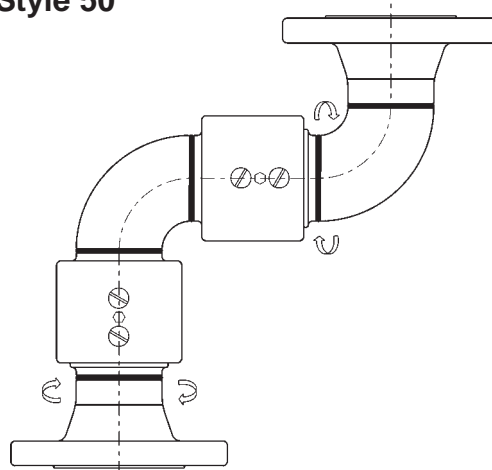

# Swivel Joints

## Double Plane O-Ring Style 50

female NPT x female NPT  
sizes 1" - 4"

150# ASA flange x 150# ASA flange  
sizes 1" - 4"

**B**  
Swivel  
Joints

## Double Plane O-Ring Style 60

female NPT x female NPT  
sizes 1" - 4"

150# ASA flange x 150# ASA flange  
sizes 1" - 4"

## Triple Plane O-Ring Style 70

female NPT x female NPT  
sizes 1" - 4"

150# ASA flange x 150# ASA flange  
sizes 1" - 4"