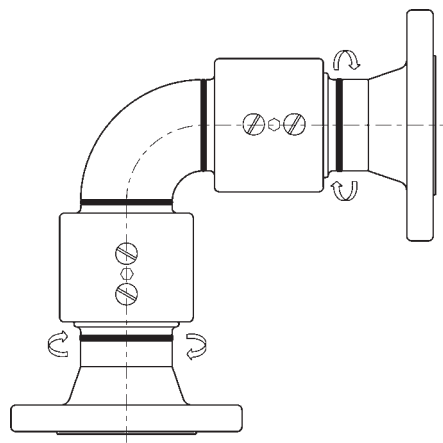

## Double Plane O-Ring Style 50

female NPT x female NPT  
sizes 1" - 4"

150# ASA flange x 150# ASA flange  
sizes 1" - 4"

**B**  
Swivel  
Joints

## Double Plane O-Ring Style 60

female NPT x female NPT  
sizes 1" - 4"

150# ASA flange x 150# ASA flange  
sizes 1" - 4"

## Triple Plane O-Ring Style 70

female NPT x female NPT  
sizes 1" - 4"

150# ASA flange x 150# ASA flange  
sizes 1" - 4"