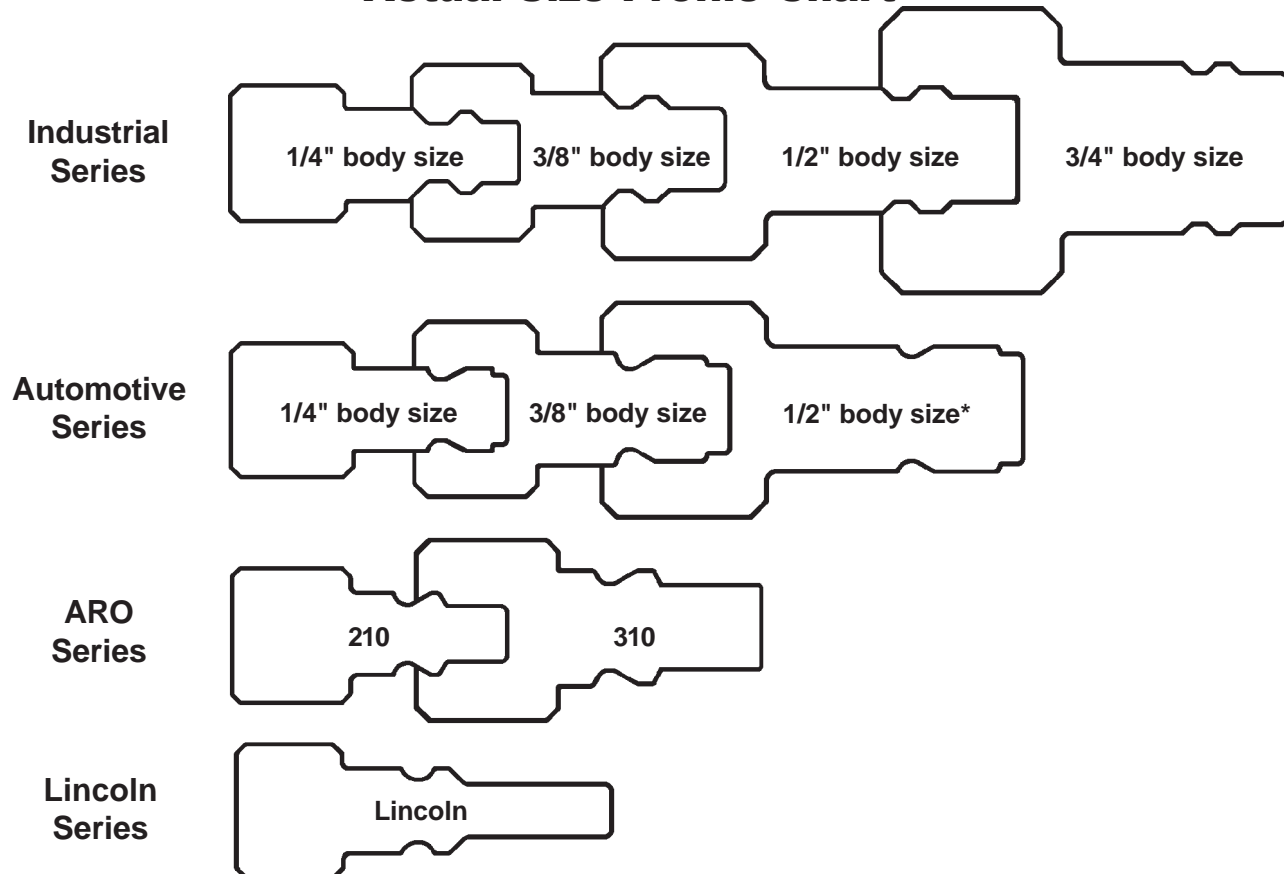

Actual Size Profile Chart

* 1/2" industrial series may also interchange with 1/2" automotive series

1/4" Ball Swivel Plugs

Rated 250 PSI

Size	Part #	Price/E	Pkg Qty	Male NPT Ball Swivel x Industrial Plug
1/4"	DCP21SWIV	\$11.95	10	

Size	Part #	Price/E	Pkg Qty	Male NPT Ball Swivel x ARO Plug
1/4"	DCP37SWIV	\$11.95	10	

Size	Part #	Price/E	Pkg Qty	Male NPT Ball Swivel x Automotive Plug
1/4"	DCP1SWIV	\$11.95	25	

Optional Pkg./Box Quantity Shown