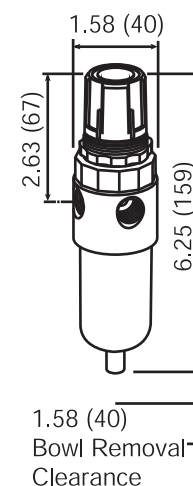

- Adjustable **0-125 PSI** range
- Water or compressed air service
- Brass construction - wetted parts
- Non-relieving spring-loaded diaphragm
- Two 1/8" NPT gauge ports standard
- Panel mount nut included

Model supplied with a GC620 gauge.

Wilkerson Mini Filter / Regulators

Miniature Transparent Bowl

Automatic Drain				Manual Drain			
Size	Part #	SCFM	Price/E	Size	Part #	SCFM	Price/E
1/8"	BB3-01AG	17.5	\$115.70	1/8"	BB3-01MG	17.5	\$107.40
1/4"	BB3-02AG	24.5	115.70	1/4"	BB3-02MG	24.5	107.40

Miniature Metal Bowl

Automatic Drain				Manual Drain			
Size	Part #	SCFM	Price/E	Size	Part #	SCFM	Price/E
1/8"	BB3-01AGMB	17.5	\$123.05	1/8"	BB3-01MGMB	17.5	\$114.75
1/4"	BB3-02AGMB	24.5	123.05	1/4"	BB3-02MGMB	24.5	114.75

- 0-125 PSI** range
- 5 micron element
- .5 oz. bowl
- Self-relieving

Model supplied with a GC620 gauge.

Miniature Transparent Bowl with Guard

Automatic Drain				Manual Drain			
Size	Part #	SCFM	Price/E	Size	Part #	SCFM	Price/E
1/8"	B08-01AG	28.6	\$108.95	1/8"	B08-01MG	28.6	\$101.50
1/4"	B08-02AG	42.1	108.95	1/4"	B08-02MG	42.1	101.50