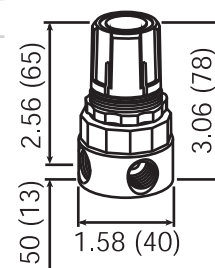

Filters, Regulators and Lubricators

Wilkerson Mini Water Regulators

D
Air Fittings

With Gauge				Without Gauge			
Size	Part #	SCFM	Price/E	Size	Part #	SCFM	Price/E
1/4"	RB3-02RG	14	\$61.20	1/4"	RB3-02R	14	\$46.75

- Adjustable **0-125 PSI** range
- Water or compressed air service
- Brass construction - wetted parts
- Non-relieving spring-loaded diaphragm
- Two 1/8" NPT gauge ports standard
- Panel mount nut included

Model supplied with a GC620 gauge.

Wilkerson Mini Filter / Regulators

Miniature Transparent Bowl

Automatic Drain				Manual Drain			
Size	Part #	SCFM	Price/E	Size	Part #	SCFM	Price/E
1/8"	BB3-01AG	17.5	\$115.70	1/8"	BB3-01MG	17.5	\$107.40
1/4"	BB3-02AG	24.5	115.70	1/4"	BB3-02MG	24.5	107.40

- 0-125 PSI** range
- 5 micron element
- .5 oz. bowl
- Self-relieving

Model supplied with a GC620 gauge.

Miniature Transparent Bowl with Guard

Automatic Drain				Manual Drain			
Size	Part #	SCFM	Price/E	Size	Part #	SCFM	Price/E
1/8"	B08-01AG	28.6	\$108.95	1/8"	B08-01MG	28.6	\$101.50
1/4"	B08-02AG	42.1	108.95	1/4"	B08-02MG	42.1	101.50