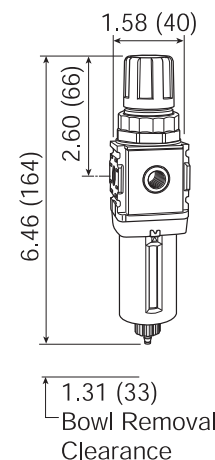

Miniature Metal Bowl

Automatic Drain				Manual Drain			
Size	Part #	SCFM	Price/E	Size	Part #	SCFM	Price/E
1/8"	BB3-01AGMB	17.5	\$123.05	1/8"	BB3-01MGMB	17.5	\$114.75
1/4"	BB3-02AGMB	24.5	123.05	1/4"	BB3-02MGMB	24.5	114.75

- 0-125 PSI** range
- 5 micron element
- .5 oz. bowl
- Self-relieving

Model supplied with a GC620 gauge.

Miniature Transparent Bowl with Guard

Automatic Drain				Manual Drain			
Size	Part #	SCFM	Price/E	Size	Part #	SCFM	Price/E
1/8"	B08-01AG	28.6	\$108.95	1/8"	B08-01MG	28.6	\$101.50
1/4"	B08-02AG	42.1	108.95	1/4"	B08-02MG	42.1	101.50

Miniature Metal Bowl

Automatic Drain				Manual Drain			
Size	Part #	SCFM	Price/E	Size	Part #	SCFM	Price/E
1/8"	B08-01AGMB	28.6	\$129.85	1/8"	B08-01MGMB	28.6	\$122.35
1/4"	B08-02AGMB	42.1	129.85	1/4"	B08-02MGMB	42.1	122.35

Supplied with 0-160 PSI flush mount style gauge only.

- 0-125 PSI** range
- 5 micron element
- .4 oz. bowl
- Self-relieving

SCFM ratings at 150 PSIG inlet pressure.