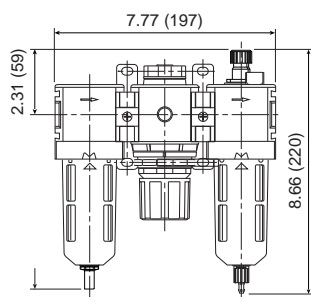

Wilkerson Combination Units

Compact Transparent Bowl with Guard

Automatic Drain

Manual Drain

Size	Part #	SCFM	Price/E	Size	Part #	SCFM	Price/E
1/4"	C16-02A	28	\$539.40	1/4"	C16-02M	28	\$485.90
3/8"	C16-03A	48	539.40	3/8"	C16-03M	48	485.90
1/2"	C16-04A	52	539.40	1/2"	C16-04M	52	485.90

D
Air
Fittings

Compact Metal Bowl with Sight Glass

Automatic Drain

Manual Drain

Size	Part #	SCFM	Price/E	Size	Part #	SCFM	Price/E
1/4"	C16-02AMB	28	\$569.20	1/4"	C16-02MMB	28	\$518.60
3/8"	C16-03AMB	48	569.20	3/8"	C16-03MMB	48	518.60
1/2"	C16-04AMB	52	569.20	1/2"	C16-04MMB	52	518.60

Compact Transparent Bowl with Guard

Automatic Drain

Manual Drain

Size	Part #	SCFM	Price/E	Size	Part #	SCFM	Price/E
1/4"	C18-02A	80	\$509.80	1/4"	C18-02M	80	\$459.15
3/8"	C18-03A	92	509.80	3/8"	C18-03M	92	459.15
1/2"	C18-04A	64	509.80	1/2"	C18-04M	64	459.15

Compact Metal Bowl with Sight Glass

Automatic Drain

Manual Drain

Size	Part #	SCFM	Price/E	Size	Part #	SCFM	Price/E
1/4"	C18-02AMB	80	\$537.65	1/4"	C18-02MMB	80	\$487.05
3/8"	C18-03AMB	92	537.65	3/8"	C18-03MMB	92	487.05
1/2"	C18-04AMB	64	537.65	1/2"	C18-04MMB	64	487.05