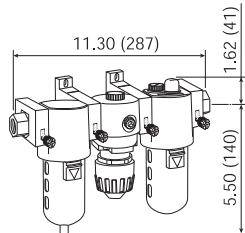

Wilkerson Combination Units

Compact Transparent Bowl with Guard

Automatic Drain

Manual Drain

Size	Part #	SCFM	Price/E	Size	Part #	SCFM	Price/E
1/4"	C16-02A	28	\$539.40	1/4"	C16-02M	28	\$485.90
3/8"	C16-03A	48	539.40	3/8"	C16-03M	48	485.90
1/2"	C16-04A	52	539.40	1/2"	C16-04M	52	485.90

D
Air
Fittings

Compact Metal Bowl with Sight Glass

Automatic Drain

Manual Drain

Size	Part #	SCFM	Price/E	Size	Part #	SCFM	Price/E
1/4"	C16-02AMB	28	\$569.20	1/4"	C16-02MMB	28	\$518.60
3/8"	C16-03AMB	48	569.20	3/8"	C16-03MMB	48	518.60
1/2"	C16-04AMB	52	569.20	1/2"	C16-04MMB	52	518.60

Compact Transparent Bowl with Guard

Automatic Drain

Manual Drain

Size	Part #	SCFM	Price/E	Size	Part #	SCFM	Price/E
1/4"	C18-02A	80	\$509.80	1/4"	C18-02M	80	\$459.15
3/8"	C18-03A	92	509.80	3/8"	C18-03M	92	459.15
1/2"	C18-04A	64	509.80	1/2"	C18-04M	64	459.15

Compact Metal Bowl with Sight Glass

Automatic Drain

Manual Drain

Size	Part #	SCFM	Price/E	Size	Part #	SCFM	Price/E
1/4"	C18-02AMB	80	\$537.65	1/4"	C18-02MMB	80	\$487.05
3/8"	C18-03AMB	92	537.65	3/8"	C18-03MMB	92	487.05
1/2"	C18-04AMB	64	537.65	1/2"	C18-04MMB	64	487.05