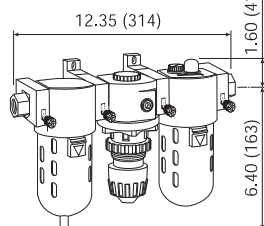

Compact Transparent Bowl with Guard

Automatic Drain

Manual Drain

Size	Part #	SCFM	Price/E	Size	Part #	SCFM	Price/E
1/4"	C18-02A	80	\$509.80	1/4"	C18-02M	80	\$459.15
3/8"	C18-03A	92	509.80	3/8"	C18-03M	92	459.15
1/2"	C18-04A	64	509.80	1/2"	C18-04M	64	459.15

Compact Metal Bowl with Sight Glass

Automatic Drain

Manual Drain

Size	Part #	SCFM	Price/E	Size	Part #	SCFM	Price/E
1/4"	C18-02AMB	80	\$537.65	1/4"	C18-02MMB	80	\$487.05
3/8"	C18-03AMB	92	537.65	3/8"	C18-03MMB	92	487.05
1/2"	C18-04AMB	64	537.65	1/2"	C18-04MMB	64	487.05

1.60 (41)
Bowl Removal
Clearance

Standard Transparent Bowl with Guard

Automatic Drain

Manual Drain

Size	Part #	SCFM	Price/E	Size	Part #	SCFM	Price/E
1/4"	C26-02A	28	\$648.30	1/4"	C26-02M	28	\$597.65
3/8"	C26-03A	50	648.30	3/8"	C26-03M	50	597.65
1/2"	C26-04A	102	648.30	1/2"	C26-04M	102	597.65

Standard Metal Bowl with Sight Glass

Automatic Drain

Manual Drain

Size	Part #	SCFM	Price/E	Size	Part #	SCFM	Price/E
1/4"	C26-02AMB	28	\$684.40	1/4"	C26-02MMB	28	\$633.75
3/8"	C26-03AMB	50	684.40	3/8"	C26-03MMB	50	633.75
1/2"	C26-04AMB	102	684.40	1/2"	C26-04MMB	102	633.75