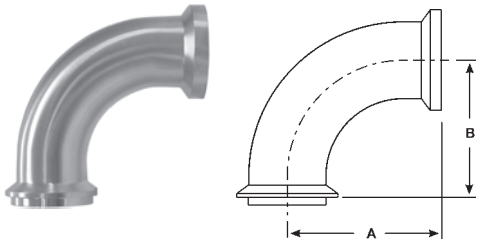

Bradford™ Sanitary Fittings

I-Line Elbows

Female I-Line x Male I-Line Elbows - B2FI

Tube OD	Dimensions		304 Stainless Steel	
	A	B	Part #	Price / E
2"	4.031	3.781	B2FI-G200	\$141.95

90° Female I-Line Elbows - B2CI

Tube OD	Dimension A	304 Stainless Steel		316 Stainless Steel	
		Part #	Price / E	Part #	Price / E
2"	4.031	B2CI-G200	\$158.00	B2CI-R200	\$212.40

90° Male I-Line Elbows - B2EI

Tube OD	Dimension A	304 Stainless Steel	
		Part #	Price / E
2"	3.781	B2EI-G200	\$145.35

K
Sanitary Fittings

45° Female I-Line x Male I-Line Elbows - B2PI

Tube OD	Dimensions		304 Stainless Steel	
	A	B	Part #	Price / E
2"	2.281	2.040	B2PI-G200	\$133.55
4"	3.844	3.531	B2PI-G400	397.55