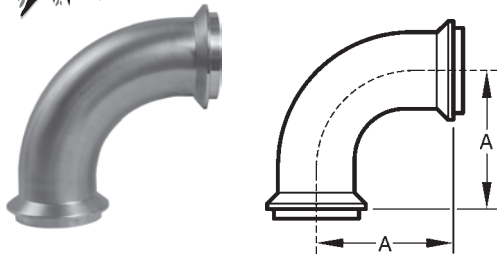

Bradford™ Sanitary Fittings

I-Line Elbows

Female I-Line x Male I-Line Elbows - B2FI

Tube OD	Dimensions		304 Stainless Steel	
	A	B	Part #	Price / E
2"	4.031	3.781	B2FI-G200	\$141.95

90° Female I-Line Elbows - B2CI

Tube OD	Dimension A	304 Stainless Steel		316 Stainless Steel	
		Part #	Price / E	Part #	Price / E
2"	4.031	B2CI-G200	\$158.00	B2CI-R200	\$212.40

90° Male I-Line Elbows - B2EI

Tube OD	Dimension A	304 Stainless Steel	
		Part #	Price / E
2"	3.781	B2EI-G200	\$145.35

K
Sanitary Fittings

45° Female I-Line x Male I-Line Elbows - B2PI

Tube OD	Dimensions		304 Stainless Steel	
	A	B	Part #	Price / E
2"	2.281	2.040	B2PI-G200	\$133.55
4"	3.844	3.531	B2PI-G400	397.55