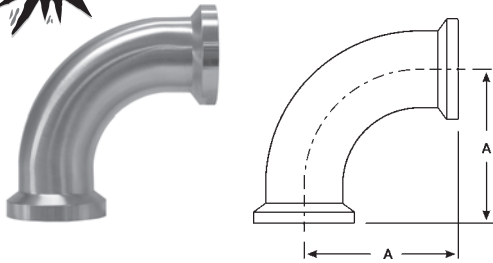

Bradford™ Sanitary Fittings

I-Line Elbows

Female I-Line x Male I-Line Elbows - B2FI

Tube OD	Dimensions		304 Stainless Steel	
	A	B	Part #	Price / E
2"	4.031	3.781	B2FI-G200	\$141.95

90° Female I-Line Elbows - B2CI

Tube OD	Dimension A	304 Stainless Steel		316 Stainless Steel	
		Part #	Price / E	Part #	Price / E
2"	4.031	B2CI-G200	\$158.00	B2CI-R200	\$212.40

90° Male I-Line Elbows - B2EI

Tube OD	Dimension A	304 Stainless Steel	
		Part #	Price / E
2"	3.781	B2EI-G200	\$145.35

K
Sanitary Fittings

45° Female I-Line x Male I-Line Elbows - B2PI

Tube OD	Dimensions		304 Stainless Steel	
	A	B	Part #	Price / E
2"	2.281	2.040	B2PI-G200	\$133.55
4"	3.844	3.531	B2PI-G400	397.55