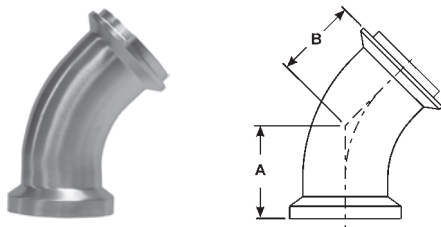

Bradford™ Sanitary Fittings

I-Line Elbows

Female I-Line x Male I-Line Elbows - B2FI

Tube OD	Dimensions		304 Stainless Steel	
	A	B	Part #	Price / E
2"	4.031	3.781	B2FI-G200	\$141.95

90° Female I-Line Elbows - B2CI

Tube OD	Dimension A	304 Stainless Steel		316 Stainless Steel	
		Part #	Price / E	Part #	Price / E
2"	4.031	B2CI-G200	\$158.00	B2CI-R200	\$212.40

90° Male I-Line Elbows - B2EI

Tube OD	Dimension A	304 Stainless Steel	
		Part #	Price / E
2"	3.781	B2EI-G200	\$145.35

K
Sanitary Fittings

45° Female I-Line x Male I-Line Elbows - B2PI

Tube OD	Dimensions		304 Stainless Steel	
	A	B	Part #	Price / E
2"	2.281	2.040	B2PI-G200	\$133.55
4"	3.844	3.531	B2PI-G400	397.55