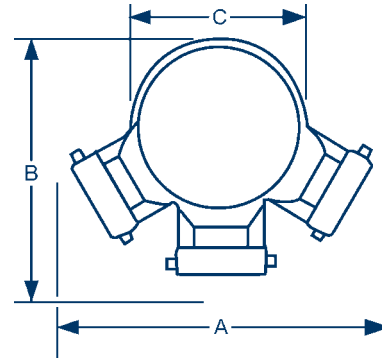

Triple Clapper Siamese Connections 21-206

21-206
Three-Way Triple Clapper 90° Siamese

Size	Dimensions (inches)		
	A	B	C
4 x 2½ x 2½ x 2½	14-1/2	11-1/2	7-5/8
6 x 2½ x 2½ x 2½	14-1/2	11-1/2	7-5/8

- Cast brass finish
- Branding: *see below*
- For use up to **175 PSI**

Bottom Outlet - (90°)

Outlet Female NPT	(3) Inlets Female NH(NST)	Branding	<i>Dixon</i> Part #	<i>Powhatan</i> Part #
4"	2½"	AutoSprinkler	90TCS4025F	21-206-00002
		No Branding	90TCS4025F-NB	21-206-00087
6"	2½"	AutoSprinkler	90TCS6025F	21-206-00018
		StandPipe	90TCS6025F-SP	21-206-00012
		No Branding	90TCS6025F-NB	21-206-00014