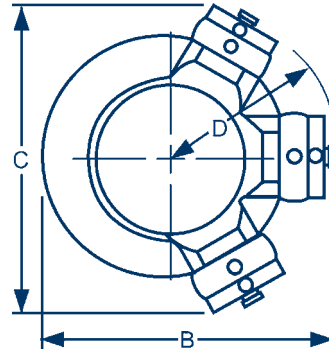

Three Way Sidewalk Siamese Assembly 21-324

21-324

Size	Dimensions (inches)		
	B	C	D
6 x 2½ x 2½ x 2½	12-3/4	14-1/4	7-1/8

Complete unit consists of:

- (1) 21-206 90° Siamese body, triple clapper
- (3) 17-127 pin lug plugs with chains
- (1) 23-404 sleeve
- (1) 24-405 escutcheon plate

Outlet Female NPT	(3) Inlets Female NH (NST)	Dixon Part #	Powhatan Part #
6"	2½"	3WSA60325F 3WSA60325F-P 3WSA60325F-C	21-324-00001 21-324-00002 21-324-00003