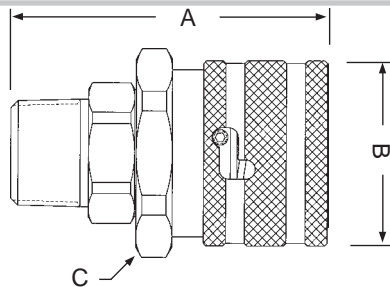

B-Series Astronautic Miniature Couplings

Body Size	End Size	Female NPT(F)	Female BSPP	Female ORB	Male NPT(F)	Male BSPT	Male ORB	Male JIC 37°	Hose Barb	Push-Loc Barb	Reusable Barb	Max. O.D.	Hex Size
Coupler		Dimension 'A'										'B'	'C'
1/8"	1/8"				34.0mm							16.0mm	9/16"
Nipple		Dimension 'D'										'E'	-
1/8"	1/8"								44.5mm			14.0mm	

A-Series Astronautic Couplings

Body Size	End Size	Female NPT(F)	Female BSPP	Female ORB	Male NPT(F)	Male BSPT	Male ORB	Male JIC 37°	Hose Barb	Push-Loc Barb	Reusable Barb	Max. O.D.	Hex Size
Coupler		Dimension 'A'										'B'	'C'
1/8"	1/8"	42.7mm			44.5mm				50.3mm		-	16.3mm	1/2"
1/4"	1/8"	49.3mm			53.8mm				61.2mm		-	23.1mm	13/16"
1/4"	1/4"	53.6mm			56.6mm				68.6mm		66.5mm	23.1mm	13/16"
Nipple		Dimension 'D'										'E'	'F'
1/8"	1/8"	32.0mm			33.0mm				38.1mm		-	14.7mm	1/2"
1/4"	1/8"	34.0mm			37.3mm				43.2mm		-	25.7mm	7/8"
1/4"	3/16"	-			-				43.2mm		-	25.7mm	7/8"
1/4"	1/4"	39.6mm			40.4mm				50.5mm		50.0mm	25.7mm	7/8"

1058-Series Heavy Duty Pneumatic/Steam

Body Size	End Size	Female NPT(F)	Female BSPP	Female ORB	Male NPT(F)	Male BSPT	Male ORB	Male JIC 37°	Hose Barb	Push-Loc Barb	Reusable Barb	Max. O.D.	Hex Size
Coupler		Dimension 'A'										'B'	'C'
3/4"	3/4"	64.4mm			79.5mm							50.5mm	1-1/4"
Nipple		Dimension 'D'										'E'	'F'
3/4"	3/4"	45.5mm										38.4mm	1-3/8"

Dimensions