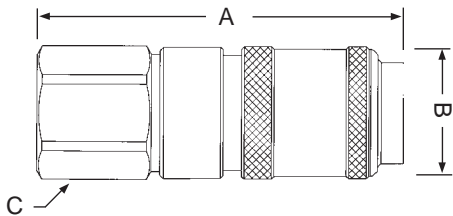

B-Series Astronautic Miniature Couplings

Body Size	End Size	Female NPT(F)	Female BSPP	Female ORB	Male NPT(F)	Male BSPT	Male ORB	Male JIC 37°	Hose Barb	Push-Loc Barb	Reusable Barb	Max. O.D.	Hex Size
Coupler		Dimension 'A'										'B'	'C'
1/8"	1/8"				34.0mm							16.0mm	9/16"
Nipple		Dimension 'D'										'E'	-
1/8"	1/8"								44.5mm			14.0mm	

A-Series Astronautic Couplings

Body Size	End Size	Female NPT(F)	Female BSPP	Female ORB	Male NPT(F)	Male BSPT	Male ORB	Male JIC 37°	Hose Barb	Push-Loc Barb	Reusable Barb	Max. O.D.	Hex Size
Coupler		Dimension 'A'										'B'	'C'
1/8"	1/8"	42.7mm			44.5mm				50.3mm		-	16.3mm	1/2"
1/4"	1/8"	49.3mm			53.8mm				61.2mm		-	23.1mm	13/16"
1/4"	1/4"	53.6mm			56.6mm				68.6mm		66.5mm	23.1mm	13/16"
Nipple		Dimension 'D'										'E'	'F'
1/8"	1/8"	32.0mm			33.0mm				38.1mm		-	14.7mm	1/2"
1/4"	1/8"	34.0mm			37.3mm				43.2mm		-	25.7mm	7/8"
1/4"	3/16"	-			-				43.2mm		-	25.7mm	7/8"
1/4"	1/4"	39.6mm			40.4mm				50.5mm		50.0mm	25.7mm	7/8"

1058-Series Heavy Duty Pneumatic/Steam

Body Size	End Size	Female NPT(F)	Female BSPP	Female ORB	Male NPT(F)	Male BSPT	Male ORB	Male JIC 37°	Hose Barb	Push-Loc Barb	Reusable Barb	Max. O.D.	Hex Size
Coupler		Dimension 'A'										'B'	'C'
3/4"	3/4"	64.4mm			79.5mm							50.5mm	1-1/4"
Nipple		Dimension 'D'										'E'	'F'
3/4"	3/4"	45.5mm										38.4mm	1-3/8"

Dimensions