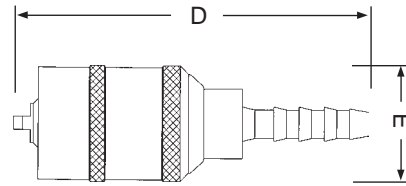

B-Series Astronautic Miniature Couplings

Body Size	End Size	Female NPT(F)	Female BSPP	Female ORB	Male NPT(F)	Male BSPT	Male ORB	Male JIC 37°	Hose Barb	Push-Loc Barb	Reusable Barb	Max. O.D.	Hex Size
Coupler		Dimension 'A'										'B'	'C'
1/8"	1/8"				34.0mm							16.0mm	9/16"
Nipple		Dimension 'D'										'E'	-
1/8"	1/8"								44.5mm			14.0mm	

A-Series Astronautic Couplings

Body Size	End Size	Female NPT(F)	Female BSPP	Female ORB	Male NPT(F)	Male BSPT	Male ORB	Male JIC 37°	Hose Barb	Push-Loc Barb	Reusable Barb	Max. O.D.	Hex Size
Coupler		Dimension 'A'										'B'	'C'
1/8"	1/8"	42.7mm			44.5mm				50.3mm		-	16.3mm	1/2"
1/4"	1/8"	49.3mm			53.8mm				61.2mm		-	23.1mm	13/16"
1/4"	1/4"	53.6mm			56.6mm				68.6mm		66.5mm	23.1mm	13/16"
Nipple		Dimension 'D'										'E'	'F'
1/8"	1/8"	32.0mm			33.0mm				38.1mm		-	14.7mm	1/2"
1/4"	1/8"	34.0mm			37.3mm				43.2mm		-	25.7mm	7/8"
1/4"	3/16"	-			-				43.2mm		-	25.7mm	7/8"
1/4"	1/4"	39.6mm			40.4mm				50.5mm		50.0mm	25.7mm	7/8"

1058-Series Heavy Duty Pneumatic/Steam

Body Size	End Size	Female NPT(F)	Female BSPP	Female ORB	Male NPT(F)	Male BSPT	Male ORB	Male JIC 37°	Hose Barb	Push-Loc Barb	Reusable Barb	Max. O.D.	Hex Size
Coupler		Dimension 'A'										'B'	'C'
3/4"	3/4"	64.4mm			79.5mm							50.5mm	1-1/4"
Nipple		Dimension 'D'										'E'	'F'
3/4"	3/4"	45.5mm										38.4mm	1-3/8"

Dimensions