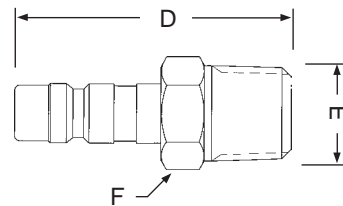

B-Series Astronautic Miniature Couplings

Body Size	End Size	Female NPT(F)	Female BSPP	Female ORB	Male NPT(F)	Male BSPT	Male ORB	Male JIC 37°	Hose Barb	Push-Loc Barb	Reusable Barb	Max. O.D.	Hex Size
Coupler		Dimension 'A'										'B'	'C'
1/8"	1/8"				34.0mm							16.0mm	9/16"
Nipple		Dimension 'D'										'E'	-
1/8"	1/8"								44.5mm			14.0mm	

A-Series Astronautic Couplings

Body Size	End Size	Female NPT(F)	Female BSPP	Female ORB	Male NPT(F)	Male BSPT	Male ORB	Male JIC 37°	Hose Barb	Push-Loc Barb	Reusable Barb	Max. O.D.	Hex Size
Coupler		Dimension 'A'										'B'	'C'
1/8"	1/8"	42.7mm			44.5mm				50.3mm		-	16.3mm	1/2"
1/4"	1/8"	49.3mm			53.8mm				61.2mm		-	23.1mm	13/16"
1/4"	1/4"	53.6mm			56.6mm				68.6mm		66.5mm	23.1mm	13/16"
Nipple		Dimension 'D'										'E'	'F'
1/8"	1/8"	32.0mm			33.0mm				38.1mm		-	14.7mm	1/2"
1/4"	1/8"	34.0mm			37.3mm				43.2mm		-	25.7mm	7/8"
1/4"	3/16"	-			-				43.2mm		-	25.7mm	7/8"
1/4"	1/4"	39.6mm			40.4mm				50.5mm		50.0mm	25.7mm	7/8"

1058-Series Heavy Duty Pneumatic/Steam

Body Size	End Size	Female NPT(F)	Female BSPP	Female ORB	Male NPT(F)	Male BSPT	Male ORB	Male JIC 37°	Hose Barb	Push-Loc Barb	Reusable Barb	Max. O.D.	Hex Size
Coupler		Dimension 'A'										'B'	'C'
3/4"	3/4"	64.4mm			79.5mm							50.5mm	1-1/4"
Nipple		Dimension 'D'										'E'	'F'
3/4"	3/4"	45.5mm										38.4mm	1-3/8"

Dimensions