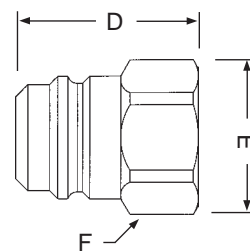

B-Series Astronautic Miniature Couplings

Body Size	End Size	Female NPT(F)	Female BSPP	Female ORB	Male NPT(F)	Male BSPT	Male ORB	Male JIC 37°	Hose Barb	Push-Loc Barb	Reusable Barb	Max. O.D.	Hex Size
Coupler		Dimension 'A'										'B'	'C'
1/8"	1/8"				34.0mm							16.0mm	9/16"
Nipple		Dimension 'D'										'E'	-
1/8"	1/8"								44.5mm			14.0mm	

A-Series Astronautic Couplings

Body Size	End Size	Female NPT(F)	Female BSPP	Female ORB	Male NPT(F)	Male BSPT	Male ORB	Male JIC 37°	Hose Barb	Push-Loc Barb	Reusable Barb	Max. O.D.	Hex Size
Coupler		Dimension 'A'										'B'	'C'
1/8"	1/8"	42.7mm			44.5mm				50.3mm		-	16.3mm	1/2"
1/4"	1/8"	49.3mm			53.8mm				61.2mm		-	23.1mm	13/16"
1/4"	1/4"	53.6mm			56.6mm				68.6mm		66.5mm	23.1mm	13/16"
Nipple		Dimension 'D'										'E'	'F'
1/8"	1/8"	32.0mm			33.0mm				38.1mm		-	14.7mm	1/2"
1/4"	1/8"	34.0mm			37.3mm				43.2mm		-	25.7mm	7/8"
1/4"	3/16"	-			-				43.2mm		-	25.7mm	7/8"
1/4"	1/4"	39.6mm			40.4mm				50.5mm		50.0mm	25.7mm	7/8"

1058-Series Heavy Duty Pneumatic/Steam

Body Size	End Size	Female NPT(F)	Female BSPP	Female ORB	Male NPT(F)	Male BSPT	Male ORB	Male JIC 37°	Hose Barb	Push-Loc Barb	Reusable Barb	Max. O.D.	Hex Size
Coupler		Dimension 'A'										'B'	'C'
3/4"	3/4"	64.4mm			79.5mm							50.5mm	1-1/4"
Nipple		Dimension 'D'										'E'	'F'
3/4"	3/4"	45.5mm										38.4mm	1-3/8"

Dimensions