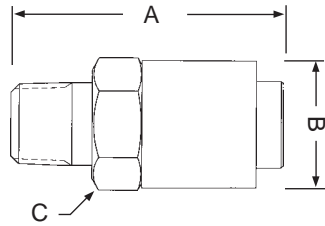

B-Series Astronautic Miniature Couplings

Body Size	End Size	Female NPT(F)	Female BSPP	Female ORB	Male NPT(F)	Male BSPT	Male ORB	Male JIC 37°	Hose Barb	Push-Loc Barb	Reusable Barb	Max. O.D.	Hex Size
Coupler		Dimension 'A'										'B'	'C'
1/8"	1/8"				34.0mm							16.0mm	9/16"
Nipple		Dimension 'D'										'E'	-
1/8"	1/8"								44.5mm			14.0mm	

A-Series Astronautic Couplings

Body Size	End Size	Female NPT(F)	Female BSPP	Female ORB	Male NPT(F)	Male BSPT	Male ORB	Male JIC 37°	Hose Barb	Push-Loc Barb	Reusable Barb	Max. O.D.	Hex Size
Coupler		Dimension 'A'										'B'	'C'
1/8"	1/8"	42.7mm			44.5mm				50.3mm		-	16.3mm	1/2"
1/4"	1/8"	49.3mm			53.8mm				61.2mm		-	23.1mm	13/16"
1/4"	1/4"	53.6mm			56.6mm				68.6mm		66.5mm	23.1mm	13/16"
Nipple		Dimension 'D'										'E'	'F'
1/8"	1/8"	32.0mm			33.0mm				38.1mm		-	14.7mm	1/2"
1/4"	1/8"	34.0mm			37.3mm				43.2mm		-	25.7mm	7/8"
1/4"	3/16"	-			-				43.2mm		-	25.7mm	7/8"
1/4"	1/4"	39.6mm			40.4mm				50.5mm		50.0mm	25.7mm	7/8"

1058-Series Heavy Duty Pneumatic/Steam

Body Size	End Size	Female NPT(F)	Female BSPP	Female ORB	Male NPT(F)	Male BSPT	Male ORB	Male JIC 37°	Hose Barb	Push-Loc Barb	Reusable Barb	Max. O.D.	Hex Size
Coupler		Dimension 'A'										'B'	'C'
3/4"	3/4"	64.4mm			79.5mm							50.5mm	1-1/4"
Nipple		Dimension 'D'										'E'	'F'
3/4"	3/4"	45.5mm										38.4mm	1-3/8"

Dimensions