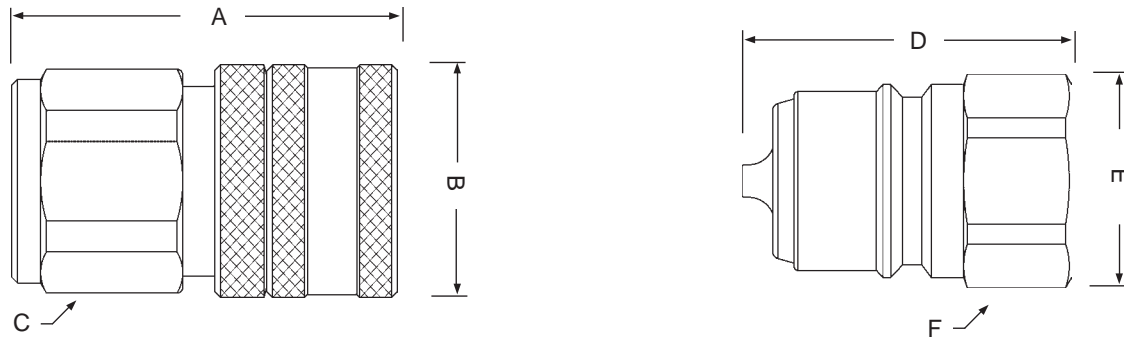

TR-Series TEMA European Interchange

Body Size	End Size	Female NPT(F)	Female BSPP	Female ORB	Male NPT(F)	Male BSPT	Male ORB	Male JIC 37°	Hose Barb	Push-Loc Barb	Reusable Barb	Max. O.D.	Hex Size
Coupler												Dimension 'A'	
3/8"	3/8"	64.0mm	64.0mm									35.0mm	30.0mm
1/2"	1/2"	66.5mm	66.5mm									40.0mm	36.0mm
3/4"	3/4"	85.0mm	85.0mm									52.0mm	42.0mm
1"	1"	99.0mm	99.0mm									65.0mm	55.0mm
Coupler												Dimension 'D'	
3/8"	3/8"	40.5mm	40.5mm									19.9mm	22.0mm
1/2"	1/2"	41.5mm	41.5mm									24.7mm	27.0mm
3/4"	3/4"	56.0mm	56.0mm									32.6mm	36.0mm
1"	1"	63.0mm	63.0mm									40.8mm	46.0mm

CVV-Series European Screw-Together Interchange

Body Size	End Size	Female NPT(F)	Female BSPP	Female ORB	Male NPT(F)	Male BSPT	Male ORB	Male JIC 37°	Hose Barb	Push-Loc Barb	Reusable Barb	Max. O.D.	Hex Size
Coupler												Dimension 'A'	
1/2"	1/2"	75.0mm	75.0mm									36.0mm	30.0mm
3/4"	3/4"	90.0mm	90.0mm									41.0mm	36.0mm
1"	1"	96.0mm	96.0mm									55.0mm	41.0mm
1-1/4"	1-1/4"	172.0mm	172.0mm									75.0mm	55.0mm
1-1/2"	1-1/2"	172.0mm	172.0mm									75.0mm	55.0mm
Coupler												Dimension 'D'	
1/2"	1/2"	70.0mm	70.0mm									22.0mm	30.0mm
3/4"	3/4"	86.0mm	86.0mm									28.1mm	36.0mm
1"	1"	100.0mm	100.0mm									35.1mm	41.0mm
1-1/4"	1-1/4"	130.0mm	130.0mm									54.1mm	55.0mm
1-1/2"	1-1/2"	130.0mm	130.0mm									54.1mm	55.0mm

Dimensions