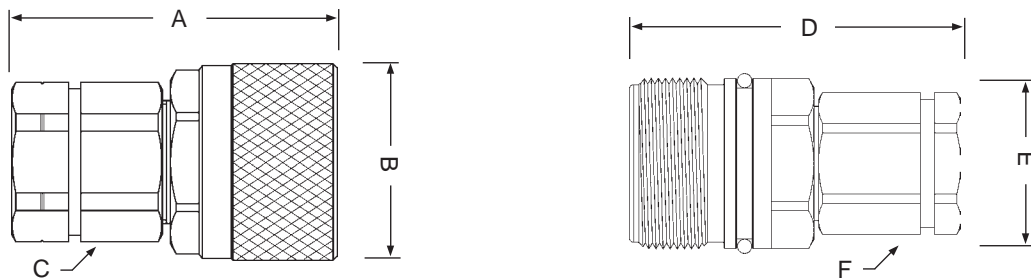

TR-Series TEMA European Interchange

Body Size	End Size	Female NPT(F)	Female BSPP	Female ORB	Male NPT(F)	Male BSPT	Male ORB	Male JIC 37°	Hose Barb	Push-Loc Barb	Reusable Barb	Max. O.D.	Hex Size
Coupler												Dimension 'A'	
3/8"	3/8"	64.0mm	64.0mm									35.0mm	30.0mm
1/2"	1/2"	66.5mm	66.5mm									40.0mm	36.0mm
3/4"	3/4"	85.0mm	85.0mm									52.0mm	42.0mm
1"	1"	99.0mm	99.0mm									65.0mm	55.0mm
Coupler												Dimension 'D'	
3/8"	3/8"	40.5mm	40.5mm									19.9mm	22.0mm
1/2"	1/2"	41.5mm	41.5mm									24.7mm	27.0mm
3/4"	3/4"	56.0mm	56.0mm									32.6mm	36.0mm
1"	1"	63.0mm	63.0mm									40.8mm	46.0mm

CVV-Series European Screw-Together Interchange

Body Size	End Size	Female NPT(F)	Female BSPP	Female ORB	Male NPT(F)	Male BSPT	Male ORB	Male JIC 37°	Hose Barb	Push-Loc Barb	Reusable Barb	Max. O.D.	Hex Size
Coupler												Dimension 'A'	
1/2"	1/2"	75.0mm	75.0mm									36.0mm	30.0mm
3/4"	3/4"	90.0mm	90.0mm									41.0mm	36.0mm
1"	1"	96.0mm	96.0mm									55.0mm	41.0mm
1-1/4"	1-1/4"	172.0mm	172.0mm									75.0mm	55.0mm
1-1/2"	1-1/2"	172.0mm	172.0mm									75.0mm	55.0mm
Coupler												Dimension 'D'	
1/2"	1/2"	70.0mm	70.0mm									22.0mm	30.0mm
3/4"	3/4"	86.0mm	86.0mm									28.1mm	36.0mm
1"	1"	100.0mm	100.0mm									35.1mm	41.0mm
1-1/4"	1-1/4"	130.0mm	130.0mm									54.1mm	55.0mm
1-1/2"	1-1/2"	130.0mm	130.0mm									54.1mm	55.0mm

Dimensions