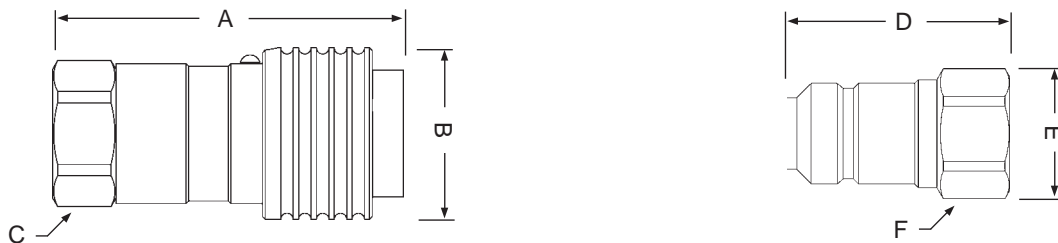

GT-Series Snap-Tite '23' Interchange

Body Size	End Size	Female NPT(F)	Female BSPP	Female ORB	Male NPT(F)	Male BSPT	Male ORB	Male JIC 37°	Hose Barb	Push-Loc Barb	Reusable Barb	Max. O.D.	Hex Size	
Coupler												Dimension 'A'	'B'	'C'
3/8"	3/8"	67.6mm	-	-	-	-	-	-	-	-	-	35.4mm	1"	
Nipple												Dimension 'D'	'E'	'F'
3/8"	3/8"	42.1mm	-	-	-	-	-	-	-	-	-	24.5"	7/8"	