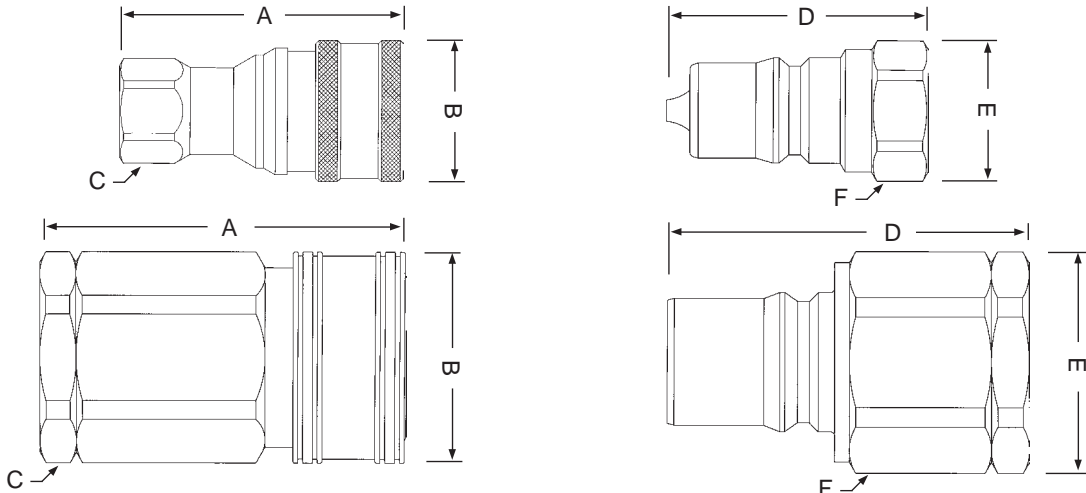

H-Series ISO7241 Series 'B' Interchange

Body Size	End Size	Female NPT(F)	Female BSPP	Female ORB	Male NPT(F)	Male BSPT	Male ORB	Male JIC 37°	Hose Barb	Push-Loc Barb	Reusable Barb	Max. O.D.	Hex Size	
Coupler												Dimension 'A'	'B'	'C'
1/8"	1/8"	48.3mm	48.3mm	-	-	-	-	-	-	-	-	23.6mm	9/16"	
1/8"	1/4"	-	-	48.3mm	-	-	-	-	-	-	-	23.6mm	9/16"	
1/8"	3/8"	-	-	-	-	-	-	-	-	-	-	-	-	
1/4"	1/4"	57.4mm	57.4mm	-	-	-	-	-	-	-	-	28.5mm	3/4"	
1/4"	3/8"	-	-	57.4mm	-	-	-	-	-	-	-	28.5mm	13/16"	
3/8"	3/8"	63.8mm	63.8mm	-	-	-	-	-	-	-	-	36.1mm	7/8"	
3/8"	1/2"	-	-	63.8mm	-	-	-	-	-	-	-	36.1mm	1"	
1/2"	1/2"	72.6mm	72.6mm	-	-	-	-	-	-	-	-	47.2mm	1-1/16"	
1/2"	5/8"	-	-	72.6mm	-	-	-	-	-	-	-	47.2mm	1-1/8"	
3/4"	3/4"	90.2mm	90.2mm	90.2mm	-	-	-	-	-	-	-	56.4mm	1-5/16"	
1"	1"	104.9mm	104.9mm	104.9mm	-	-	-	-	-	-	-	63.3mm	1-5/8"	
1-1/4"	1-1/4"	114.3mm	114.3mm	114.3mm	-	-	-	-	-	-	-	66.0mm	2-3/8"	
1-1/2"	1-1/2"	122.2mm	122.2mm	122.2mm	-	-	-	-	-	-	-	76.2mm	2-5/8"	
Nipple												Dimension 'D'	'E'	'F'
1/8"	1/8"	32.5mm	32.5mm	-	-	-	-	-	-	-	-	16.5mm	9/16"	
1/8"	1/4"	-	-	32.5mm	32.5mm	-	-	-	-	-	-	16.5mm	9/16"	
1/8"	3/8"	-	-	-	-	-	32.5mm	-	-	-	-	16.5mm	9/16"	
1/4"	1/4"	39.4mm	39.4mm	-	-	-	-	-	-	-	-	22.9mm	3/4"	
1/4"	3/8"	-	-	41.0mm	41.0mm	-	-	-	-	-	-	24.6mm	13/16"	
3/8"	3/8"	43.2mm	43.2mm	-	-	-	-	-	-	-	-	24.6mm	7/8"	
3/8"	1/2"	-	-	45.5mm	-	-	-	-	-	-	-	27.9mm	1"	
1/2"	1/2"	49.3mm	49.2mm	-	-	-	-	-	-	-	-	29.7mm	1-1/16"	
1/2"	5/8"	-	-	49.3mm	-	-	-	-	-	-	-	31.5mm	1-1/8"	
3/4"	3/4"	61.2mm	61.2mm	61.2mm	-	-	-	-	-	-	-	36.6mm	1-5/16"	
1"	1"	72.9mm	72.9mm	72.9mm	-	-	-	-	-	-	-	45.5mm	1-5/8"	
1-1/4"	1-1/4"	108.0mm	108.0mm	108.0mm	-	-	-	-	-	-	-	66.0mm	2-3/8"	
1-1/2"	1-1/2"	120.9mm	120.9mm	120.9mm	-	-	-	-	-	-	-	73.2mm	2-5/8"