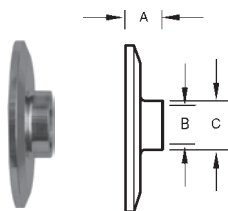

3 Reducing Ferrules - B31WMP

Size	Dimensions			304	316L
	A	B	C	Part Number	Part Number
2" x 1"	.500	.870	1.000	B31WMP-G200100	B31WMP-R200100
2" x 1 1/2"	.500	1.370	1.500	B31WMP-G200150	B31WMP-R200150
2 1/2" x 1 1/2"	.500	1.370	1.500	B31WMP-G250150	B31WMP-R250150
2 1/2" x 2"	.500	1.870	2.000	B31WMP-G250200	B31WMP-R250200
3" x 2"	.500	1.870	2.000	B31WMP-G300200	B31WMP-R300200
4" x 3"	.625	2.870	3.000	B31WMP-G400300	B31WMP-R400300