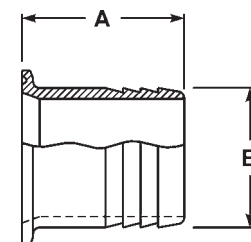

B

Clamp Adapters Rubber Hose Adapters - 14MPHR

Tube O.D. x Hose Size	Dimensions		304	316L
	A	B	Part Number	Part Number
1/2" x 1/8"	1.250	.125	---	14MPHR-R50125
1/2" x 1/4"	1.500	.250	---	14MPHR-R5025
1/2" x 3/8"	1.500	.375	---	14MPHR-R50375
1/2" x 1/2"	1.500	.500	---	14MPHR-R50
1/2" x 3/4"	1.500	.750	---	14MPHR-R5075
3/4" x 1/8"	1.500	.125	---	14MPHR-R75125
3/4" x 1/4"	1.500	.250	---	14MPHR-R7525
3/4" x 3/8"	1.500	.375	---	14MPHR-R75375
3/4" x 1/2"	1.500	.500	---	14MPHR-R7550
3/4" x 3/4"	1.500	.750	---	14MPHR-R75
1" x 1"	1.688	1.000	14MPHR-G100	14MPHR-R100
1" x 3/8"	1.500	.375	---	14MPHR-R100375
1" x 1/2"	1.500	.500	14MPHR-G10050	14MPHR-R10050
1" x 3/4"	1.688	.750	14MPHR-G10075	14MPHR-R10075
1 1/2" x 1/4"	1.500	.250	---	14MPHR-R15025
1 1/2" x 3/8"	1.500	.375	---	14MPHR-R150375
1 1/2" x 1/2"	1.500	.500	14MPHR-G15050	14MPHR-R15050
1 1/2" x 5/8"	1.500	.625	14MPHR-G150625	14MPHR-R150625
1 1/2" x 3/4"	1.500	.750	14MPHR-G15075	14MPHR-R15075
1 1/2" x 1"	1.687	1.000	14MPHR-G150100	14MPHR-R150100
1 1/2" x 1 1/4"	1.689	1.250	---	14MPHR-R150125
1 1/2" x 1 1/2"	1.687	1.500	14MPHR-G150	14MPHR-R150
2" x 2"	2.312	2.000	14MPHR-G200	14MPHR-R200
2" x 1 1/2"	2.312	1.500	14MPHR-G200150	14MPHR-R200150
2 1/2" x 2 1/2"	2.344	2.500	14MPHR-G250	14MPHR-R250
3" x 3"	3.094	3.000	14MPHR-G300	14MPHR-R300
4" x 4"	3.406	4.000	14MPHR-G400	14MPHR-R400
6" x 6"	3.406	6.000	---	14MPHR-R600
8" x 8"	3.406	8.000	14MPHR-G800	14MPHR-R800

304 Brewery Hose Barb Adapters - 14MPHRL

Size	Dimensions		Part Number
	A	B	
1"	3.500	1.000	14MPHRL100
1 1/2"	5.000	1.500	14MPHRL150
2"	5.000	2.000	14MPHRL200
2 1/2"	5.500	2.500	14MPHRL250
3"	5.500	3.000	14MPHRL300
4"	5.500	4.000	14MPHRL400