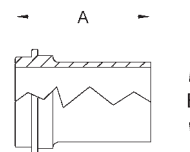

### John Perry Plain Long Weld Ferrules - L14AJP

Tube O.D.	Dimensions		304	316L
	A	B	Part Number	Part Number
1½"	1.500	1.370	L14AJP-G150	L14AJP-R150
2"	1.500	1.870	L14AJP-G200	L14AJP-R200
2½"	1.750	2.370	L14AJP-G250	L14AJP-R250
3"	1.750	2.870	L14AJP-G300	L14AJP-R300
4"	1.750	3.834	L14AJP-G400	L14AJP-R400

### John Perry Plain Short Weld Ferrules - 14PRFJP

Tube O.D.	Dimensions		304	316L
	A	B	Part Number	Part Number
1"	.687	.870	---	14PRFJP-R100
1½"	.719	1.370	14PRFJP-G150	14PRFJP-R150
2"	.719	1.870	14PRFJP-G200	14PRFJP-R200
2½"	.844	2.370	14PRFJP-G250	14PRFJP-R250
3"	.906	2.870	14PRFJP-G300	14PRFJP-R300
4"	1.218	3.834	14PRFJP-G400	14PRFJP-R400

### John Perry Threaded Long Weld Ferrules - L15AJP

Tube O.D.	Dimensions		304	316L
	A	B	Part Number	Part Number
1½"	1.500	1.370	L15AJP-G150	L15AJP-R150
2"	1.500	1.870	L15AJP-G200	L15AJP-R200
2½"	1.750	2.370	L15AJP-G250	L15AJP-R250
3"	1.750	2.870	L15AJP-G300	L15AJP-R300
4"	1.750	3.834	L15AJP-G400	L15AJP-R400