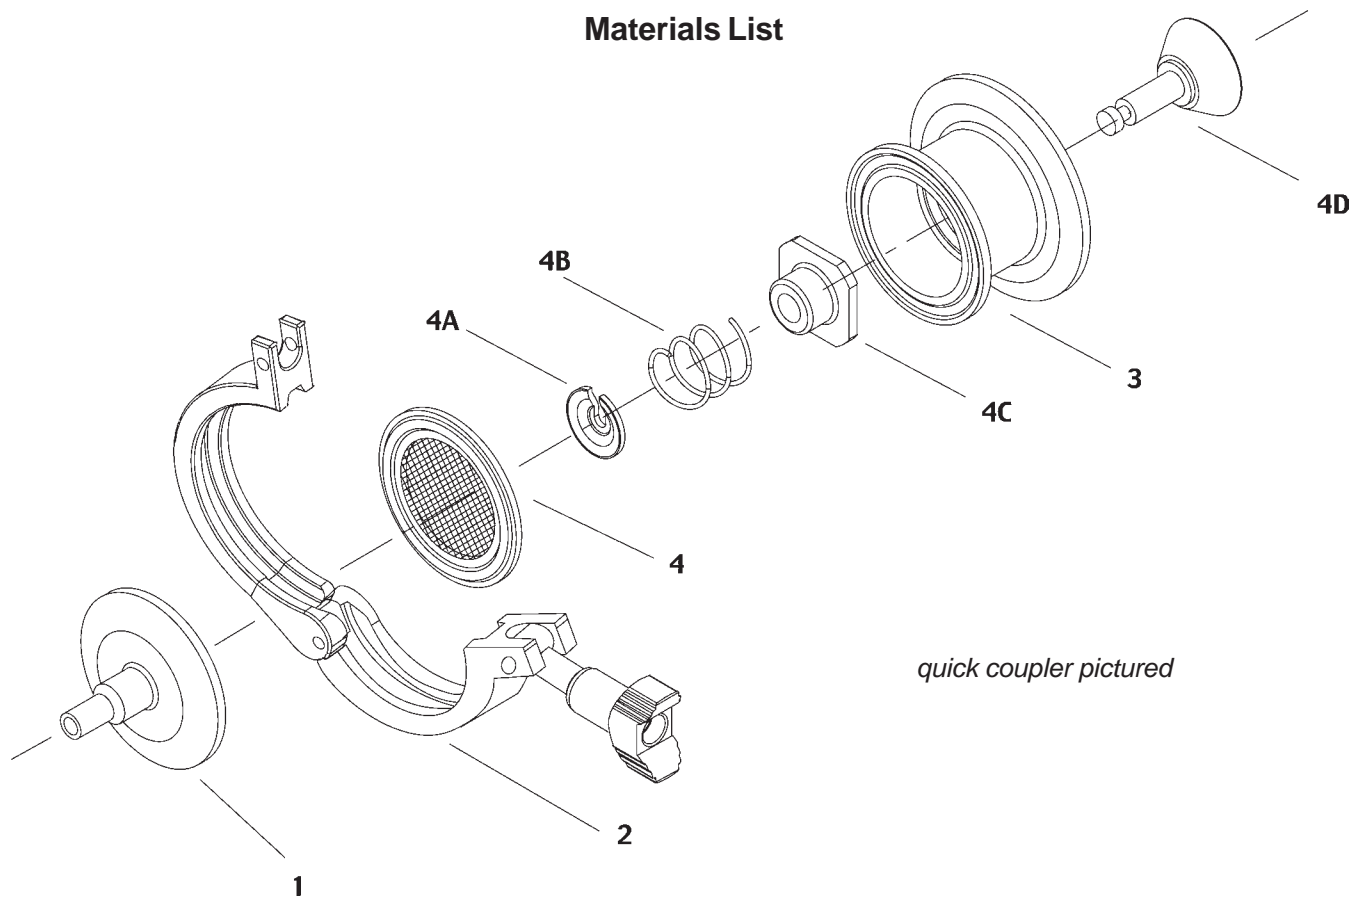

Air Blow Check Valve

Materials List

Item	Description	Material	Qty
1	air line quick coupler	316L	1
	hose barb	316L	1
	½" NPT cap	316L	1
2	single pin clamp	CF8	1
3	valve body	316L	1
4	perforated disc	EPDM/316L	1
4a	spring retainer	304	1
4b	spring	304	1
4c	stem guide	nylon	1
4d	stem and plug	EPDM/316L	1
B45ABFD150 *	filter disc pack	1 micron filter	50

* filter discs (optional) must be used when installed in 3A 604-05 accepted practices

Repair Kit

Part #
B45AB-RK

Repair Kit contains:

- (1) EPDM / 316L perforated disc
- (1) 304 spring retainer
- (1) 304 spring
- (1) nylon stem guide
- (1) EPDM / 316L stem and plug