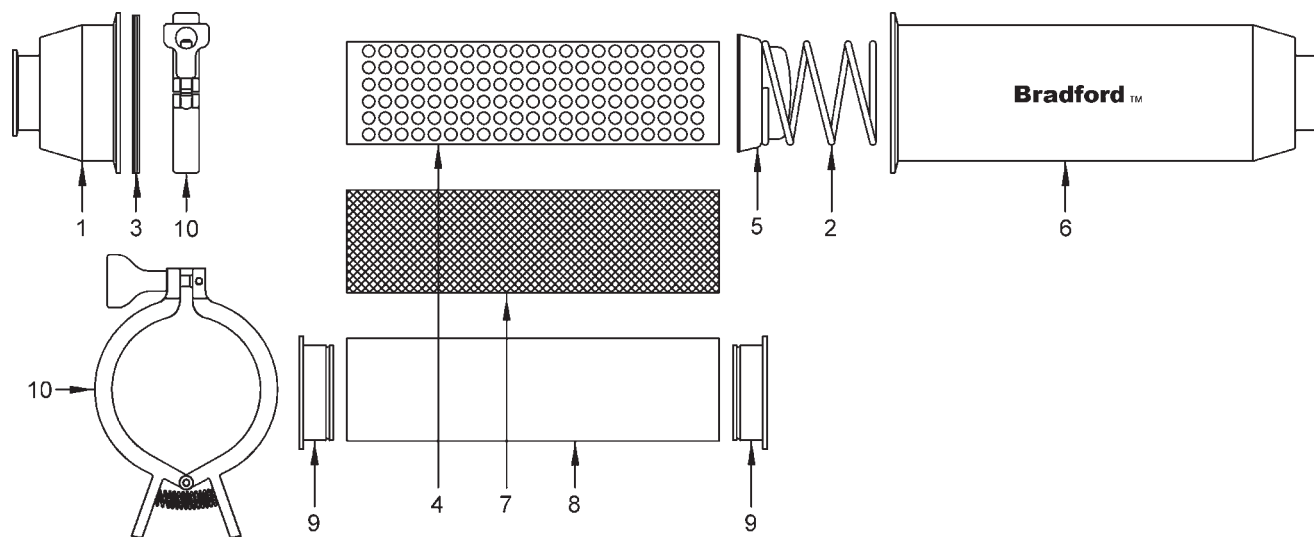

Filter / Strainer

Material List

Item #	Part #	Description	Material	Quantity
1	BS-01-R100	1" strainer outlet (short)	316L stainless	1
1	BS-01-R150	1½" strainer outlet (short/long)	316L stainless	1
1	BS-01-R200	2" strainer outlet (short/long)	316L stainless	1
1	BS-01-R250	2½" strainer outlet (short)	316L stainless	1
1	BS-01-R300	3" strainer outlet (short/long)	316L stainless	1
2	BS-02-R100-200	1"-2" strainer spring (short/long)	316L stainless	1
2	BS-02-R250-300	2½"-3" strainer spring (short/long)	316L stainless	1
3	40MP-U400	4" clamp gasket (short/long)	Buna	1
3	40MPV-U400	4" schedule V clamp gasket (short/long)	Buna	1
4	BS-14-R100-200	1"-2" strainer back-up tube (short)	316L stainless	1
4	BS-14-R250-300	2½"-3" strainer back-up tube (short)	316L stainless	1
4	BS-24-R100-200	1"-2" strainer back-up tube (long)	316L stainless	1
4	BS-24-R250-300	2½"-3" strainer back-up tube (long)	316L stainless	1
5	BS-05-R100-200	1"-2" strainer cap (short/long)	316L stainless	1
5	BS-05-R250-300	2½"-3" strainer cap (short/long)	316L stainless	1
6	BS-16-R100	1" strainer inlet (short)	316L stainless	1
6	BS-16-R150	1½" strainer inlet (short)	316L stainless	1
6	BS-16-R200	2" strainer inlet (short)	316L stainless	1
6	BS-16-R250	2½" strainer inlet (short)	316L stainless	1
6	BS-16-R300	3" strainer inlet (short)	316L stainless	1
6	BS-26-R150	1½" strainer inlet (long)	316L stainless	1
6	BS-26-R200	2" strainer inlet (long)	316L stainless	1
6	BS-26-R300	3" strainer Inlet (long)	316L stainless	1
7	Part # on page 4	1"-3" mesh over screen (short/long)	316L stainless	1
8	Part # on page 4	1"-3" filter bag (short/long)	various	1
9	BS-09-U100-200	1"-2" retaining ring (short/long)	Buna	2
9	BS-09-U250-300	2½"-3" retaining ring (short/long)	Buna	2
10	13MHM-Q400	4" squeeze clamp (short/long) 1"-2"	CF8	1
10	13MHV-Q400	4" schedule V squeeze clamp (short/long) 2½"-3"	CF8	1

Note: Items 7, 8, and 9 are not included in the base filter / strainer