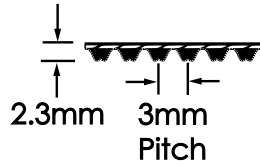

HI-PERFORMANCE PD™ PLUS

SYNCHRONOUS

3M

Available Sizes

Pitch Length in Millimeters		
159*	264*	675*
177*	312*	738*
204*	612*	
252*	633*	

*Nonstock, made to order. Minimum quantities required.

5M

Available Sizes

Pitch Length in Millimeters		
350	670	1270
375	710	1420
400	740	1595
425	800	1690
450	850	1790
475	890	1895
500	950	2000
535	1000	
565	1050	
600	1125	
635	1195	

Stock Widths: 9mm, 15mm, 25mm

8M

Available Sizes

Stock Widths: 20mm, 30mm, 50mm, 85mm

*Nonstock, made to order. Minimum quantities required.

14M

Available Sizes

Pitch Length in Millimeters		
966	2450	4578
1190	2590	4956
1400	2800	5320
1610	3150	5740
1778	3360	6160
1890	3500	6860
2100	3850	
2310	4326	

Stock Widths: 40mm, 55mm, 85mm, 115mm, 170mm

20M

Available Sizes

Pitch Length in Millimeters		
2000	4200	5400
2500	4600	5800
3400	5000	6200
3800	5200	6600

Stock Widths: 115mm, 170mm, 230mm, 290mm, 340mm