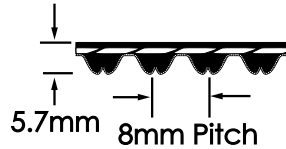

HI-PERFORMANCE PD™ PLUS

SYNCHRONOUS

3M

Available Sizes

Pitch Length in Millimeters		
159*	264*	675*
177*	312*	738*
204*	612*	
252*	633*	

*Nonstock, made to order. Minimum quantities required.

5M

Available Sizes

Pitch Length in Millimeters		
350	670	1270
375	710	1420
400	740	1595
425	800	1690
450	850	1790
475	890	1895
500	950	2000
535	1000	
565	1050	
600	1125	
635	1195	

Stock Widths: 9mm, 15mm, 25mm

8M

Available Sizes

Stock Widths: 20mm, 30mm, 50mm, 85mm

*Nonstock, made to order. Minimum quantities required.

14M

Available Sizes

Pitch Length in Millimeters		
966	2450	4578
1190	2590	4956
1400	2800	5320
1610	3150	5740
1778	3360	6160
1890	3500	6860
2100	3850	
2310	4326	

Stock Widths: 40mm, 55mm, 85mm, 115mm, 170mm

20M

Available Sizes

Pitch Length in Millimeters		
2000	4200	5400
2500	4600	5800
3400	5000	6200
3800	5200	6600

Stock Widths: 115mm, 170mm, 230mm, 290mm, 340mm