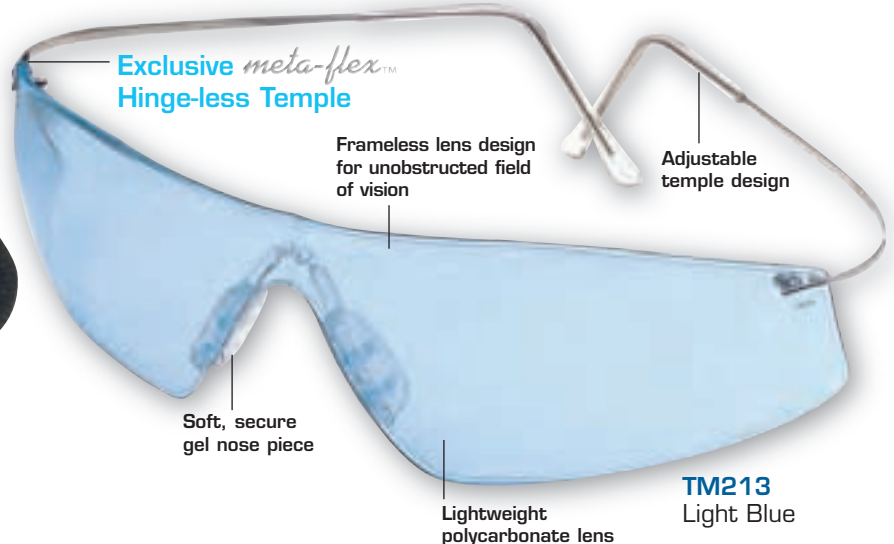

TM133B

TAUPE FRAME

- TM130 Clear
- TM133B Brown
- TM133R Fire Mirror
- TM139 Indoor/Outdoor Clear Mirror

TM117

ONYX FRAME

- TM110 Clear
- TM112 Grey
- TM117 Silver Mirror
- TM119 Indoor/Outdoor Clear Mirror