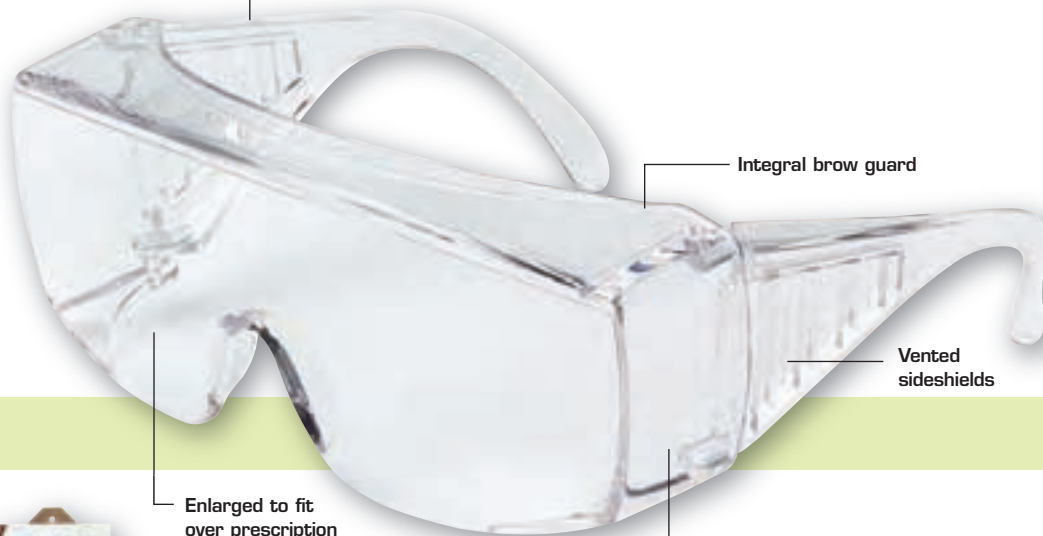

TOMAHAWK®

Lightweight nylon frame with extension adjustment temples ensure secure fit

One-piece polycarbonate lens with integral sideshields provides increased protection

Fully adjustable 5-position ratchet action temples for maximum comfort

REPLACEMENT LENS

- L-1TK00 Clear
- L-1TK02 Grey

YUKON®

9812

YUKON

- 9800 Clear Uncoated
- 9800D 12pr 9800 in Dispenser
- 9810 Clear Coated
- 9810D 12pr 9810 in Dispenser
- 9802 Grey Uncoated
- 9802D 12pr 9802 in Dispenser
- 9812 Grey Coated
- 9812D 12pr 9812 in Dispenser
- 9814 Amber
- 9814D 12pr 9814 in Dispenser
- 9815 Green
- 9815D 12pr 9815 in Dispenser
- 98120 Filter 2.0
- 98120D 12pr 98120 in Dispenser
- 98150 Filter 5.0
- 98150D 12pr 98150 in Dispenser

Dispenser Box

YUKON® XL

Dielectric (No Metal Parts)

Integral brow guard

Vented sideshields

Enlarged to fit over prescription glasses

Wraparound style for improved angular coverage and peripheral vision

9810XL
Clear