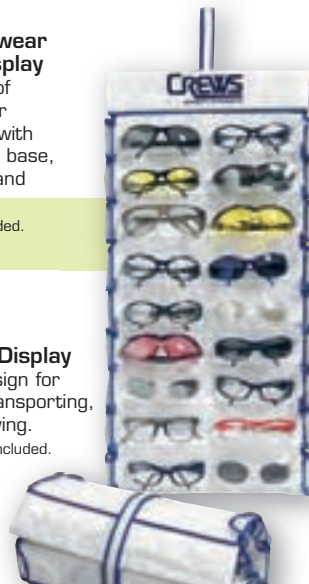

**ED7P
Professional
Grade Eyewear
Counter Display**
Holds 7 pair of eyewear. Clear acrylic tower with black cap and base, Pro Grade label and mirror. Glasses not included.

**ED7C
Crews® Eyewear
Counter Display**
Holds 7 pair of eyewear. Clear acrylic tower with black cap and base, Crews® label and mirror. Glasses not included.

**HD18
18-Unit
Hanging Display**
Quilted design for storing, transporting, and displaying. Glasses not included.