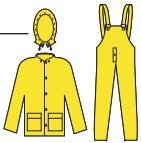

CLASSIC

2002 SUIT

Complete 2 piece suit; jacket with attached hood and bib pants.
S-X4 Yellow

2002
2202 -Zipper

2202 SUIT

Complete 2 piece suit; jacket with attached hood, zipper front and bib pants.
S-X3 Yellow

2303 SUIT

Industry standard PVC/Polyester 3 piece suit; jacket with detachable hood and bib pants.
S-X5 Yellow

2303

2003 SUIT

Complete 3 piece suit; jacket, detachable hood and bib pants.
S-X7 Yellow

2003

2013 S-X3 Fluorescent Orange

2083 S-X3 Fluorescent Green

2003F SUIT

Complete 3 piece suit; jacket with detachable hood and bib pants with plain front.
S-X7 Yellow

2003F

2903 SUIT

Complete 3 piece suit; jacket with detachable hood and elastic waist pants.
S-X4 Yellow

2903

200J JACKET

Jacket with detachable hood.
S-X6 Yellow

200J

200JH JACKET

Jacket with attached hood.
S-X5 Yellow

200JH

210J JACKET

Jacket with cape vented back, elastic wrist closures and detachable hood.
S-X3 Yellow

210J

220JH JACKET

Jacket with attached hood, zipper front, underarm air vents and cape-vented back.
S-X3 Yellow

220JH

200BP BIB PANTS

Bib pant with snap fly front.
S-X6 Yellow

200BP

200BF BIB PANTS

Bib pant with plain front.
S-X6 Yellow

200BF

250BF BIB PANTS

Bib pants with 10" x 10" reinforced crotch.
M-X5 Yellow

250BF

200PW WAIST PANTS

Elastic waist pant with plain front.
S-X3 Yellow

200PW

200C RAINCOAT

49 inch raincoat with cape-vented back, underarm air vents, 2 patch pockets and detachable hood.
S-X6 Yellow
201C S-X3 Fluorescent Orange

200C

200CH RAINCOAT

Model 200C with attached hood.
S-X4 Yellow

200CH

230C RAINCOAT

Industry Standard knee-length raincoat with cape-vented back, 2 patch pockets and detachable hood
S-X5 Yellow

230C

200SW Sou'western Hat

One size Yellow

200SW

200H Hood

One size Yellow
247H One size Black

200H

200S5 APRON

35" x 47" Yellow

2003 SUIT

FEATURES