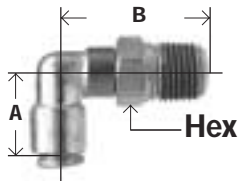

SWIVEL MALE ELBOW

AQ69-PS 12-447
56520 50-579
3109 269-OFS
169PL 11695
KQL

Part #	Tube O.D. x Male NPTF	A	B	Hex	Approx. Wt. Lbs.	List Price
20-079	1/8" x 1/8"	0.69	0.98	0.43	0.07	8.01
20-535	1/8" x 1/4"	0.76	0.87	0.56	0.06	11.69
20-080	5/32" x 1/8"	0.68	0.89	0.43	0.05	9.33
20-076	5/32" x 10-32"*	0.67	0.71	0.37	0.04	8.47
20-077	5/32" x 1/4"	0.68	1.08	0.56	0.07	10.88
20-081	1/4" x 1/8"	0.90	0.93	0.37	0.08	6.99
20-078	1/4" x 10-32"*	0.86	0.79	0.31	0.05	10.07
20-082	1/4" x 1/4"	0.90	0.99	0.56	0.10	8.32
20-086	1/4" x 3/8"	0.98	1.14	0.68	0.09	14.37
20-538	5/16" x 1/4"	0.91	0.85	0.56	0.07	14.33
20-539	5/16" x 3/8"	0.91	0.87	0.75	0.08	19.11
20-087	3/8" x 1/8"	0.94	1.08	0.50	0.09	11.73
20-083	3/8" x 1/4"	0.99	1.15	0.56	0.10	9.20
20-084	3/8" x 3/8"	1.00	1.24	0.68	0.20	10.02
20-088	3/8" x 1/2"	1.00	1.54	0.87	0.19	14.26
20-085	1/2" x 3/8"	1.16	1.34	0.62	0.18	15.29
20-092	1/2" x 1/2"	1.16	1.61	0.62	0.24	20.07

* Furnished with gaskets

MIDLAND
METAL

GOODYEAR
RUBBER PRODUCTS INC.

Call Toll Free: **1-866-711-4673**

WebSales@GoodyearRubberProducts.com

We Ship
World Wide