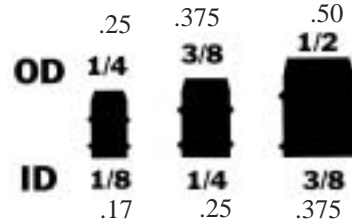

FEMALE 90° ELBOW

1070
970
230

TUBE X FEMALE PIPE

Part #	Size	List Price
21-133	1/4(1/8) x 1/8	4.56

UNION TEE

1064
964
224

O.D. (I.D.) X O.D. (I.D.) X O.D. (I.D.)

Part #	Size	List Price
21-151	1/4(1/8)	4.48
21-153	3/8(1/4)X 3/8(1/4)X1/4(1/8)	4.85
21-155	3/8(1/4)	5.15
21-159	1/2(3/8)X1/2(3/8)X3/8(1/4)	6.32
21-161	1/2(3/8)	7.28

BRASS FITTINGS

MALE BRANCH TEE

1072
972
232

O.D. (I.D.) X O.D. (I.D.) X MALE PIPE

Part #	Size	List Price
21-193	1/4(1/8) x 1/4(1/8) x 1/8	5.51
21-195	3/8(1/4) x 3/8(1/4) x 1/8	6.39
21-197	3/8(1/4) x 3/8(1/4) x 1/4	7.20

FEMALE BRANCH TEE

1077
978

O.D. (I.D.) X O.D. (I.D.) X FEMALE PIPE

Part #	Size	List Price
21-207	1/4(1/8) x 1/4(1/8) x 1/8	6.91

TWO BARB FITTINGS

More Sizes Available - Please Ask!

MALE ADAPTER PIPE

Part #	Size	List Price
32-150	1/4(1/8) x 1/8	3.07
32-151	1/4(1/8) x 1/4	6.14
32-153	3/8(1/4) x 1/4	6.29

UNION TEE

Part #	Tube O.D. (I.D.)	List Price
32-159	1/4(1/8 ID)	4.63
32-160	3/8(1/4 ID)	8.94

90° ELBOW

Part #	Tube O.D. (I.D.)	List Price
32-170	1/4(1/8 ID)	5.75
32-171	3/8(1/4 ID)	8.00