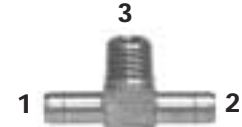

Part #	Size	List Price
21-043	1/4(1/8) x 1/8	4.34
21-047	3/8(1/4) x 1/4	6.37

BULKHEAD UNION

1074

TUBE O.D. (TUBE I.D.)

Part #	Size	List Price
21-083	3/8(1/4)	13.16

UNION ELBOW

1065
965

TUBE O.D. (I.D.)

Part #	Size	List Price
21-095	1/4(1/8)	3.53
21-097	3/8(1/4)	5.07
21-099	1/2(3/8)	5.95

MALE 90° ELBOW

1069
969
229

TUBE O.D. (I.D.) X MALE PIPE

Part #	Size	List Price
21-111	1/4(1/8) x 1/16	4.34
21-113	1/4(1/8) x 1/8	3.75
21-115	1/4(1/8) x 1/4	4.70
21-117	3/8(1/4) x 1/8	5.07
21-119	3/8(1/4) x 1/4	8.01
21-121	1/2(3/8) x 3/8	12.20

FEMALE 90° ELBOW

1070
970
230

TUBE X FEMALE PIPE

Part #	Size	List Price
21-133	1/4(1/8) x 1/8	4.56

UNION TEE

1064
964
224

O.D. (I.D.) X O.D. (I.D.) X O.D. (I.D.)

Part #	Size	List Price
21-151	1/4(1/8)	4.48
21-153	3/8(1/4)X 3/8(1/4)X1/4(1/8)	4.85
21-155	3/8(1/4)	5.15
21-159	1/2(3/8)X1/2(3/8)X3/8(1/4)	6.32
21-161	1/2(3/8)	7.28

BRASS FITTINGS

MALE BRANCH TEE

1072
972
232

O.D. (I.D.) X O.D. (I.D.) X MALE PIPE

Part #	Size	List Price
21-193	1/4(1/8) x 1/4(1/8) x 1/8	5.51
21-195	3/8(1/4) x 3/8(1/4) x 1/8	6.39
21-197	3/8(1/4) x 3/8(1/4) x 1/4	7.20