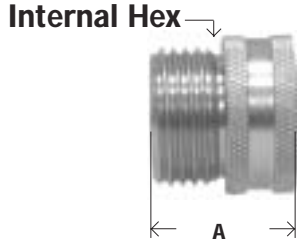

## SWIVEL - MGH X FGH

•WASHER INCLUDED

Part #	MGH X FGH	A	Hex	Approx. Wt. Lbs.	List Price
30-000	3/4" x 3/4"	1.03	0.50*	0.26	4.16

\* Internal Hex