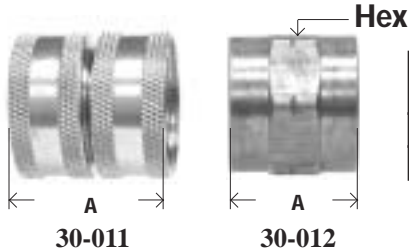

## SWIVEL - MGH X FGH

•WASHER INCLUDED

Part #	MGH X FGH	A	Hex	Approx. Wt. Lbs.	List Price
30-000	3/4" x 3/4"	1.03	0.50*	0.26	4.16

\* Internal Hex

## SWIVEL - FGH X FGH

•WASHER INCLUDED

Part #	FGH X FGH	A	Hex	Approx. Wt. Lbs.	List Price
30-011	3/4" x 3/4"	1.03	1.18 O.D.	0.24	4.28
30-012	No Swivel	1.08	1.19	0.24	5.73

HUS      GSU  
 91        101GHSV 506  
 203W    22AS     FS66

## SWIVEL - FGH X FEMALE PIPE

•WASHER INCLUDED

Part #	FGH x Female NPTF	A	Hex	Approx. Wt. Lbs.	List Price
30-001	3/4" x 1/2"	1.05	0.87	0.11	4.95
30-006	3/4" x 3/4"	1.11	1.12	0.11	4.95

HSU11    5AS  
 91Z       21517  
 197S     502  
 98GHSV   F565