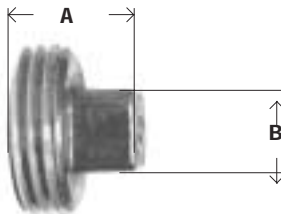

* plasticized rubber

GHW
901GH

GARDEN HOSE FILTER WASHER

| Part # | Size | A | B | Approx. Wt. Lbs. | List Price |
|---------|---------|------|------|------------------|------------|
| 30-180 | 30 Mesh | 0.52 | 1.00 | 0.02 | 0.70 |
| 30-180F | 60 Mesh | 0.52 | 1.00 | 0.02 | 0.83 |

LA662

GARDEN HOSE CAP - Die Cast Brass

| Part # | Size | A | Approx. Wt. Lbs. | List Price |
|--------|--------------------------|------|------------------|------------|
| 30-103 | 3/4" Die Cast Cut Thread | 0.58 | 0.04 | 1.06 |

513
96GH
GHN5
HC1 21518
LA215 200-W

GARDEN HOSE CAP WITH CHAIN

| Part # | Size | A | Approx. Wt. Lbs. | List Price |
|--------|------------------|------|------------------|------------|
| 30-142 | 3/4" w/ 8" Chain | 0.58 | 0.06 | 5.99 |

GARDEN HOSE PLUG

| Part # | Size | A | B | Approx. Wt. Lbs. | List Price |
|--------|------|------|------|------------------|------------|
| 30-026 | 3/4" | 0.69 | 0.61 | 0.12 | 8.87 |