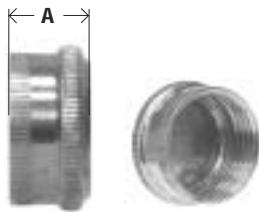

GARDEN HOSE WASHERS

| Part # | Size 3/4" | A | B | Thickness | Approx. Wt. Lbs. | List Price |
|---------|-----------------|------|------|-----------|------------------|------------|
| 30-149 | recessed washer | 1.02 | 0.49 | 0.18 | 0.01 | 0.28 |
| 30-150 | black* | 0.98 | 0.68 | 0.13 | 0.01 | 0.14 |
| 30-150R | red | 1.00 | 0.68 | 0.13 | 0.01 | 0.14 |

* plasticized rubber

GHW
901GH

GARDEN HOSE FILTER WASHER

| Part # | Size | A | B | Approx. Wt. Lbs. | List Price |
|---------|---------|------|------|------------------|------------|
| 30-180 | 30 Mesh | 0.52 | 1.00 | 0.02 | 0.70 |
| 30-180F | 60 Mesh | 0.52 | 1.00 | 0.02 | 0.83 |

LA662

GARDEN HOSE CAP - Die Cast Brass

| Part # | Size | A | Approx. Wt. Lbs. | List Price |
|--------|--------------------------|------|------------------|------------|
| 30-103 | 3/4" Die Cast Cut Thread | 0.58 | 0.04 | 1.06 |

513
96GH
GHN5
HC1 21518
LA215 200-W

GARDEN HOSE CAP WITH CHAIN

| Part # | Size | A | Approx. Wt. Lbs. | List Price |
|--------|------------------|------|------------------|------------|
| 30-142 | 3/4" w/ 8" Chain | 0.58 | 0.06 | 5.99 |