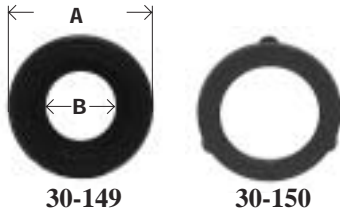

GARDEN HOSE WASHERS

| Part # | Size 3/4" | A | B | Thickness | Approx. Wt. Lbs. | List Price |
|---------|-----------------|------|------|-----------|------------------|------------|
| 30-149 | recessed washer | 1.02 | 0.49 | 0.18 | 0.01 | 0.28 |
| 30-150 | black* | 0.98 | 0.68 | 0.13 | 0.01 | 0.14 |
| 30-150R | red | 1.00 | 0.68 | 0.13 | 0.01 | 0.14 |

* plasticized rubber

GHW
901GH

GARDEN HOSE FILTER WASHER

| Part # | Size | A | B | Approx. Wt. Lbs. | List Price |
|---------|---------|------|------|------------------|------------|
| 30-180 | 30 Mesh | 0.52 | 1.00 | 0.02 | 0.70 |
| 30-180F | 60 Mesh | 0.52 | 1.00 | 0.02 | 0.83 |

LA662

GARDEN HOSE CAP - Die Cast Brass

| Part # | Size | A | Approx. Wt. Lbs. | List Price |
|--------|--------------------------|------|------------------|------------|
| 30-103 | 3/4" Die Cast Cut Thread | 0.58 | 0.04 | 1.06 |

GARDEN HOSE PLUG

| Part # | Size | A | B | Approx. Wt. Lbs. | List Price |
|--------|------|------|------|------------------|------------|
| 30-026 | 3/4" | 0.69 | 0.61 | 0.12 | 8.87 |