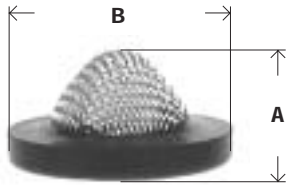

GARDEN HOSE WASHERS

| Part # | Size 3/4" | A | B | Thickness | Approx. Wt. Lbs. | List Price |
|---------|-----------------|------|------|-----------|------------------|------------|
| 30-149 | recessed washer | 1.02 | 0.49 | 0.18 | 0.01 | 0.28 |
| 30-150 | black* | 0.98 | 0.68 | 0.13 | 0.01 | 0.14 |
| 30-150R | red | 1.00 | 0.68 | 0.13 | 0.01 | 0.14 |

* plasticized rubber

GHW
901GH

GARDEN HOSE FILTER WASHER

| Part # | Size | A | B | Approx. Wt. Lbs. | List Price |
|---------|---------|------|------|------------------|------------|
| 30-180 | 30 Mesh | 0.52 | 1.00 | 0.02 | 0.70 |
| 30-180F | 60 Mesh | 0.52 | 1.00 | 0.02 | 0.83 |

LA662

GARDEN HOSE CAP - Die Cast Brass

| Part # | Size | A | Approx. Wt. Lbs. | List Price |
|--------|--------------------------|------|------------------|------------|
| 30-103 | 3/4" Die Cast Cut Thread | 0.58 | 0.04 | 1.06 |