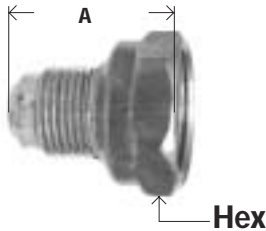

GARDEN HOSE

BRASS FITTINGS

BRASS

CAST BRASS HOSE - "Y" CONNECTOR

•WASHER INCLUDED

Part #	Size	A	B	Approx. Wt. Lbs.	List Price
30-140	3/4"	1.40	0.67	0.22	6.21

• See more Garden Hose "Y"s on page 39

21A

QUICK DISCONNECT GARDEN HOSE COUPLERS

•WASHER INCLUDED

Part #	Size	A	Approx. Wt. Lbs.	List Price
30-450	Complete	-----	0.24	9.19
30-451	Female end	1.14	0.12	5.84
30-452	Male end	1.26	0.12	3.65

LA73C

MALE FLARE X FEMALE HOSE RIGID

190
46WH
HFU21

Part #	Male Flare x Female Hose	A	Hex	Approx. Wt. Lbs.	List Price
30-123	3/8" x 3/4"	1.31	1.18	0.10	7.89
30-128	1/2" x 3/4"	1.38	1.18	0.12	6.36
30-133	5/8" x 3/4"	1.53	1.18	0.14	5.57

MALE FLARE x FEMALE HOSE SWIVEL

•WASHER INCLUDED

50GHSV
51GHSV 68H
W1 191

Part #	Male Flare x Female Hose	A	Hex	Approx. Wt. Lbs.	List Price
30-052	1/4" x 3/4"	1.24	0.75	0.10	3.15
30-138	3/8" x 3/4"	1.25	0.25*	0.12	10.57
30-139	1/2" x 3/4"	1.49	0.81	0.14	4.45