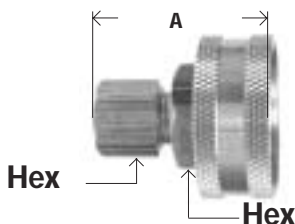

190
46WH
HFU21

Part #	Male Flare x Female Hose	A	Hex	Approx. Wt. Lbs.	List Price
30-123	3/8" x 3/4"	1.31	1.18	0.10	7.89
30-128	1/2" x 3/4"	1.38	1.18	0.12	6.36
30-133	5/8" x 3/4"	1.53	1.18	0.14	5.57

MALE FLARE x FEMALE HOSE SWIVEL

•WASHER INCLUDED

50GHSV
51GHSV 68H
W1 191

Part #	Male Flare x Female Hose	A	Hex	Approx. Wt. Lbs.	List Price
30-052	1/4" x 3/4"	1.24	0.75	0.10	3.15
30-138	3/8" x 3/4"	1.25	0.25*	0.12	10.57
30-139	1/2" x 3/4"	1.49	0.81	0.14	4.45

* Internal Hex

COMPRESSION X FGH

•WASHER INCLUDED

Part #	Compression x FGH	A	Hex 1	Hex 2	Approx. Wt. Lbs.	List Price
30-050	1/4" x 3/4"	1.02	0.50	0.75	0.09	4.60
30-051	3/8" x 3/4"	1.04	0.62	0.75	0.12	5.14