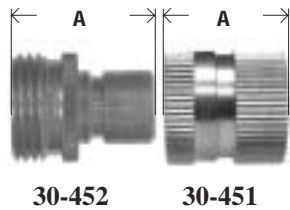

GARDEN HOSE

BRASS FITTINGS

BRASS

CAST BRASS HOSE - "Y" CONNECTOR

•WASHER INCLUDED

Part #	Size	A	B	Approx. Wt. Lbs.	List Price
30-140	3/4"	1.40	0.67	0.22	6.21

• See more Garden Hose "Y"s on page 39

21A

QUICK DISCONNECT GARDEN HOSE COUPLERS

•WASHER INCLUDED

Part #	Size	A	Approx. Wt. Lbs.	List Price
30-450	Complete	-----	0.24	9.19
30-451	Female end	1.14	0.12	5.84
30-452	Male end	1.26	0.12	3.65

LA73C

MALE FLARE X FEMALE HOSE RIGID

190
46WH
HFU21

Part #	Male Flare x Female Hose	A	Hex	Approx. Wt. Lbs.	List Price
30-123	3/8" x 3/4"	1.31	1.18	0.10	7.89
30-128	1/2" x 3/4"	1.38	1.18	0.12	6.36
30-133	5/8" x 3/4"	1.53	1.18	0.14	5.57

MALE FLARE x FEMALE HOSE SWIVEL

•WASHER INCLUDED

50GHSV
51GHSV 68H
W1 191

Part #	Male Flare x Female Hose	A	Hex	Approx. Wt. Lbs.	List Price
30-052	1/4" x 3/4"	1.24	0.75	0.10	3.15
30-138	3/8" x 3/4"	1.25	0.25*	0.12	10.57
30-139	1/2" x 3/4"	1.49	0.81	0.14	4.45