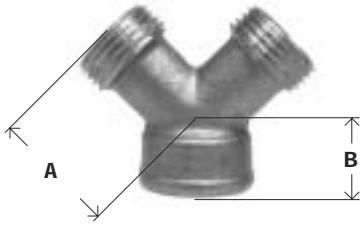

GARDEN HOSE

BRASS FITTINGS

BRASS

CAST BRASS HOSE - "Y" CONNECTOR

•WASHER INCLUDED

Part #	Size	A	B	Approx. Wt. Lbs.	List Price
30-140	3/4"	1.40	0.67	0.22	6.21

• See more Garden Hose "Y"s on page 39

21A

QUICK DISCONNECT GARDEN HOSE COUPLERS

•WASHER INCLUDED

Part #	Size	A	Approx. Wt. Lbs.	List Price
30-450	Complete	-----	0.24	9.19
30-451	Female end	1.14	0.12	5.84
30-452	Male end	1.26	0.12	3.65

LA73C

MALE FLARE X FEMALE HOSE RIGID

190
46WH
HFU21

Part #	Male Flare x Female Hose	A	Hex	Approx. Wt. Lbs.	List Price
30-123	3/8" x 3/4"	1.31	1.18	0.10	7.89
30-128	1/2" x 3/4"	1.38	1.18	0.12	6.36
30-133	5/8" x 3/4"	1.53	1.18	0.14	5.57

MALE FLARE x FEMALE HOSE SWIVEL

•WASHER INCLUDED

50GHSV
51GHSV 68H
W1 191

Part #	Male Flare x Female Hose	A	Hex	Approx. Wt. Lbs.	List Price
30-052	1/4" x 3/4"	1.24	0.75	0.10	3.15
30-138	3/8" x 3/4"	1.25	0.25*	0.12	10.57
30-139	1/2" x 3/4"	1.49	0.81	0.14	4.45