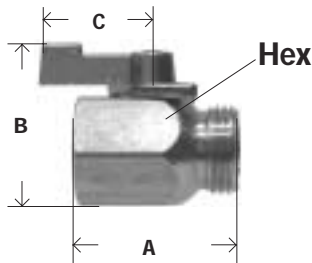

BRASS FITTINGS

GARDEN HOSE

WROUGHT BRASS

WROUGHT BRASS - Female end only

•WASHER INCLUDED

85L

Part #	Hose Barb x FGH	A	B	Approx. Wt. Lbs.	List Price
30-526	5/8" x 3/4"	1.58	0.91	0.05	2.55
30-527	3/4" x 3/4"	1.50	0.84	0.06	2.95

WROUGHT BRASS COUPLINGS - Male end only

85M

Part #	Hose Barb x MGH	A	B	Approx. Wt. Lbs.	List Price
30-530	1/2" x 3/4"	1.50	0.88	0.02	2.09
30-531	5/8" x 3/4"	1.50	0.88	0.02	2.09
30-532	3/4" x 3/4"				2.09

GARDEN HOSE VALVES

ONE WAY BRASS BALL VALVE - FGH x MGH

Part #	FGH x MGH	A	B	C	Hex	Approx. Wt. Lbs.	List Price
30-161	3/4" x 3/4"	1.55	1.89	1.31	1.06	0.42	31.37

ONE WAY BRASS BALL VALVE - Female x 3/4 MGH Pipe

Part #	Female NPTF x MGH	A	B	C	Hex	Approx. Wt. Lbs.	List Price
30-162	3/4" x 3/4"	1.55	1.89	1.31	1.06	0.42	40.64

ZINC ALLOY HOSE SHUT-OFF W/ ONE LEVER

Part #	FGH x MGH	A	Approx. Wt. Lbs.	List Price
30-631	3/4" x 3/4"	1.67	0.08	3.66