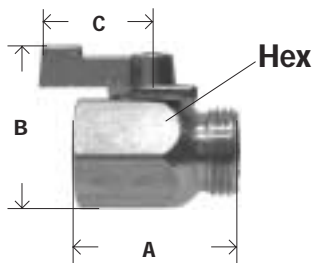

BRASS FITTINGS

GARDEN HOSE

WROUGHT BRASS

WROUGHT BRASS - Female end only

•WASHER INCLUDED

85L

Part #	Hose Barb x FGH	A	B	Approx. Wt. Lbs.	List Price
30-526	5/8" x 3/4"	1.58	0.91	0.05	2.55
30-527	3/4" x 3/4"	1.50	0.84	0.06	2.95

WROUGHT BRASS COUPLINGS - Male end only

85M

Part #	Hose Barb x MGH	A	B	Approx. Wt. Lbs.	List Price
30-530	1/2" x 3/4"	1.50	0.88	0.02	2.09
30-531	5/8" x 3/4"	1.50	0.88	0.02	2.09
30-532	3/4" x 3/4"				2.09

GARDEN HOSE VALVES

ONE WAY BRASS BALL VALVE - FGH x MGH

Part #	FGH x MGH	A	B	C	Hex	Approx. Wt. Lbs.	List Price
30-161	3/4" x 3/4"	1.55	1.89	1.31	1.06	0.42	31.37

ONE WAY BRASS BALL VALVE - Female x 3/4 MGH Pipe

Part #	Female NPTF x MGH	A	B	C	Hex	Approx. Wt. Lbs.	List Price
30-162	3/4" x 3/4"	1.55	1.89	1.31	1.06	0.42	40.64

ZINC ALLOY HOSE SHUT-OFF W/ ONE LEVER

Part #	FGH x MGH	A	Approx. Wt. Lbs.	List Price
30-631	3/4" x 3/4"	1.67	0.08	3.66