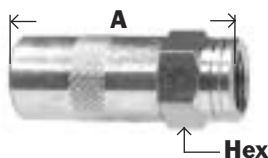

4 JAW GREASE GUN COUPLER

Part #	A	Hex	Approx. Wt. Lbs.	List Price
36-220	1.50	0.56	0.05	9.47

**MIDLAND
METAL**

GOODYEAR
RUBBER PRODUCTS INC.

Call Toll Free: **1-866-711-4673**

WebSales@GoodyearRubberProducts.com

**We Ship
World Wide**