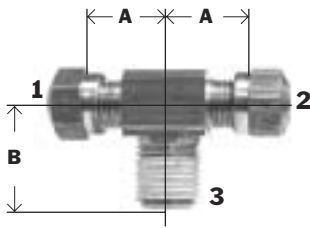

D.O.T. AIR BRAKE - NYLON TUBING

BRASS FITTINGS

BRASS

MALE RUN TEE

SAE# 100424BA

71NAB
271NTA
1471

Part #	Tube O.D. x Male NPTF x Tube O.D. 1x2x3	A	B	Approx. Wt. Lbs.	List Price
38-125	1/4" x 1/8" x 1/4"	0.61	0.65	0.10	9.15
38-126	1/4" x 1/4" x 1/4"	0.68	0.86	0.14	7.31
38-124	3/8" x 1/4" x 1/4"	0.72	0.69	0.14	18.15
38-127	3/8" x 1/4" x 3/8"	0.78	0.91	0.16	9.17
38-128	3/8" x 3/8" x 3/8"	0.83	0.90	0.20	8.51
38-129	1/2" x 3/8" x 1/2"	0.92	0.98	0.30	11.84

MALE BRANCH TEE

SAE# 100425BA

72NAB
272NTA
1472

Part #	Tube O.D. x Tube O.D. x Male NPTF 1x2x3	A	B	Approx. Wt. Lbs.	List Price
38-136	1/4" x 1/4" x 1/8"	0.61	0.65	0.10	7.86
38-137	1/4" x 1/4" x 1/4"	0.67	0.86	0.13	7.90
38-138	3/8" x 3/8" x 1/8"	0.71	0.73	0.14	9.45
38-132	3/8" x 1/4" x 1/4"	0.80	0.93	0.15	21.39
38-139	3/8" x 3/8" x 1/4"	0.78	0.91	0.16	9.19
38-133	1/2" x 1/2" x 1/4"	0.87	1.00	0.26	19.51
38-140	3/8" x 3/8" x 3/8"	0.83	0.90	0.20	9.58
38-134	1/2" x 3/8" x 3/8"	0.94	1.00	0.26	22.93
38-141	1/2" x 1/2" x 3/8"	0.92	0.98	0.30	12.05
38-142	1/2" x 1/2" x 1/2"	1.02	1.17	0.38	16.42
38-143	5/8" x 5/8" x 1/2"	1.09	1.24	0.44	19.11

SPECIAL TEES

Part #	Tube O.D. x Tube O.D. x Female NPTF 1x2x3	A	B	Approx. Wt. Lbs.	List Price
38-144	3/8" x 3/8" x 1/4"	0.90	0.78	0.21	23.96
38-146	5/8" x 5/8" x 1/4"	1.04	0.89	0.48	34.86

45° ELBOW

SAE# 100302BA

6945NAB
279NTA
1480

Part #	Tube O.D. x Male NPTF	A	B	Approx. Wt. Lbs.	List Price
38-148	1/4" x 1/8"	0.49	0.63	0.06	9.34
38-149	1/4" x 1/4"	0.60	0.85	0.08	9.81
38-150	3/8" x 1/8"	0.71	0.67	0.10	14.63
38-151	3/8" x 1/4"	0.72	0.86	0.10	8.23
38-152	3/8" x 3/8"	0.76	0.95	0.14	11.54
38-153	3/8" x 1/2"	0.78	1.20	0.24	15.88
38-157	1/2" x 1/4"	0.85	0.95	0.20	15.88
38-154	1/2" x 3/8"	0.84	0.94	0.20	12.25
38-155	1/2" x 1/2"	0.87	1.16	0.24	14.40
38-156	5/8" x 1/2"	1.00	1.20	0.28	17.02
38-158	3/4" x 1/2"	1.10	1.18	0.38	24.09