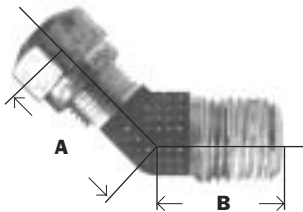

D.O.T. AIR BRAKE - NYLON TUBING

BRASS FITTINGS

BRASS

MALE RUN TEE

SAE# 100424BA

71NAB
271NTA
1471

Part #	Tube O.D. x Male NPTF x Tube O.D. 1x2x3	A	B	Approx. Wt. Lbs.	List Price
38-125	1/4" x 1/8" x 1/4"	0.61	0.65	0.10	9.15
38-126	1/4" x 1/4" x 1/4"	0.68	0.86	0.14	7.31
38-124	3/8" x 1/4" x 1/4"	0.72	0.69	0.14	18.15
38-127	3/8" x 1/4" x 3/8"	0.78	0.91	0.16	9.17
38-128	3/8" x 3/8" x 3/8"	0.83	0.90	0.20	8.51
38-129	1/2" x 3/8" x 1/2"	0.92	0.98	0.30	11.84

MALE BRANCH TEE

SAE# 100425BA

72NAB
272NTA
1472

Part #	Tube O.D. x Tube O.D. x Male NPTF 1x2x3	A	B	Approx. Wt. Lbs.	List Price
38-136	1/4" x 1/4" x 1/8"	0.61	0.65	0.10	7.86
38-137	1/4" x 1/4" x 1/4"	0.67	0.86	0.13	7.90
38-138	3/8" x 3/8" x 1/8"	0.71	0.73	0.14	9.45
38-132	3/8" x 1/4" x 1/4"	0.80	0.93	0.15	21.39
38-139	3/8" x 3/8" x 1/4"	0.78	0.91	0.16	9.19
38-133	1/2" x 1/2" x 1/4"	0.87	1.00	0.26	19.51
38-140	3/8" x 3/8" x 3/8"	0.83	0.90	0.20	9.58
38-134	1/2" x 3/8" x 3/8"	0.94	1.00	0.26	22.93
38-141	1/2" x 1/2" x 3/8"	0.92	0.98	0.30	12.05
38-142	1/2" x 1/2" x 1/2"	1.02	1.17	0.38	16.42
38-143	5/8" x 5/8" x 1/2"	1.09	1.24	0.44	19.11

SPECIAL TEES

Part #	Tube O.D. x Tube O.D. x Female NPTF 1x2x3	A	B	Approx. Wt. Lbs.	List Price
38-144	3/8" x 3/8" x 1/4"	0.90	0.78	0.21	23.96
38-146	5/8" x 5/8" x 1/4"	1.04	0.89	0.48	34.86

45° ELBOW

SAE# 100302BA

6945NAB
279NTA
1480

Part #	Tube O.D. x Male NPTF	A	B	Approx. Wt. Lbs.	List Price
38-148	1/4" x 1/8"	0.49	0.63	0.06	9.34
38-149	1/4" x 1/4"	0.60	0.85	0.08	9.81
38-150	3/8" x 1/8"	0.71	0.67	0.10	14.63
38-151	3/8" x 1/4"	0.72	0.86	0.10	8.23
38-152	3/8" x 3/8"	0.76	0.95	0.14	11.54
38-153	3/8" x 1/2"	0.78	1.20	0.24	15.88
38-157	1/2" x 1/4"	0.85	0.95	0.20	15.88
38-154	1/2" x 3/8"	0.84	0.94	0.20	12.25
38-155	1/2" x 1/2"	0.87	1.16	0.24	14.40
38-156	5/8" x 1/2"	1.00	1.20	0.28	17.02
38-158	3/4" x 1/2"	1.10	1.18	0.38	24.09