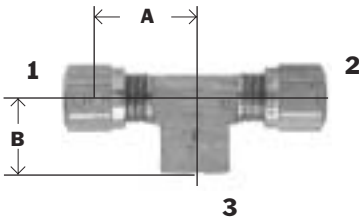

D.O.T. AIR BRAKE - NYLON TUBING

BRASS FITTINGS

BRASS

MALE RUN TEE

SAE# 100424BA

71NAB
271NTA
1471

Part #	Tube O.D. x Male NPTF x Tube O.D. 1x2x3	A	B	Approx. Wt. Lbs.	List Price
38-125	1/4" x 1/8" x 1/4"	0.61	0.65	0.10	9.15
38-126	1/4" x 1/4" x 1/4"	0.68	0.86	0.14	7.31
38-124	3/8" x 1/4" x 1/4"	0.72	0.69	0.14	18.15
38-127	3/8" x 1/4" x 3/8"	0.78	0.91	0.16	9.17
38-128	3/8" x 3/8" x 3/8"	0.83	0.90	0.20	8.51
38-129	1/2" x 3/8" x 1/2"	0.92	0.98	0.30	11.84

MALE BRANCH TEE

SAE# 100425BA

72NAB
272NTA
1472

Part #	Tube O.D. x Tube O.D. x Male NPTF 1x2x3	A	B	Approx. Wt. Lbs.	List Price
38-136	1/4" x 1/4" x 1/8"	0.61	0.65	0.10	7.86
38-137	1/4" x 1/4" x 1/4"	0.67	0.86	0.13	7.90
38-138	3/8" x 3/8" x 1/8"	0.71	0.73	0.14	9.45
38-132	3/8" x 1/4" x 1/4"	0.80	0.93	0.15	21.39
38-139	3/8" x 3/8" x 1/4"	0.78	0.91	0.16	9.19
38-133	1/2" x 1/2" x 1/4"	0.87	1.00	0.26	19.51
38-140	3/8" x 3/8" x 3/8"	0.83	0.90	0.20	9.58
38-134	1/2" x 3/8" x 3/8"	0.94	1.00	0.26	22.93
38-141	1/2" x 1/2" x 3/8"	0.92	0.98	0.30	12.05
38-142	1/2" x 1/2" x 1/2"	1.02	1.17	0.38	16.42
38-143	5/8" x 5/8" x 1/2"	1.09	1.24	0.44	19.11

SPECIAL TEES

Part #	Tube O.D. x Tube O.D. x Female NPTF 1x2x3	A	B	Approx. Wt. Lbs.	List Price
38-144	3/8" x 3/8" x 1/4"	0.90	0.78	0.21	23.96
38-146	5/8" x 5/8" x 1/4"	1.04	0.89	0.48	34.86

45° ELBOW

SAE# 100302BA

6945NAB
279NTA
1480

Part #	Tube O.D. x Male NPTF	A	B	Approx. Wt. Lbs.	List Price
38-148	1/4" x 1/8"	0.49	0.63	0.06	9.34
38-149	1/4" x 1/4"	0.60	0.85	0.08	9.81
38-150	3/8" x 1/8"	0.71	0.67	0.10	14.63
38-151	3/8" x 1/4"	0.72	0.86	0.10	8.23
38-152	3/8" x 3/8"	0.76	0.95	0.14	11.54
38-153	3/8" x 1/2"	0.78	1.20	0.24	15.88
38-157	1/2" x 1/4"	0.85	0.95	0.20	15.88
38-154	1/2" x 3/8"	0.84	0.94	0.20	12.25
38-155	1/2" x 1/2"	0.87	1.16	0.24	14.40
38-156	5/8" x 1/2"	1.00	1.20	0.28	17.02
38-158	3/4" x 1/2"	1.10	1.18	0.38	24.09