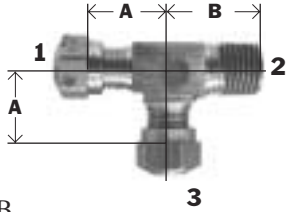

D.O.T. AIR BRAKE - NYLON TUBING

BRASS FITTINGS

BRASS

MALE RUN TEE

SAE# 100424BA

71NAB
271NTA
1471

Part #	Tube O.D. x Male NPTF x Tube O.D. 1x2x3	A	B	Approx. Wt. Lbs.	List Price
38-125	1/4" x 1/8" x 1/4"	0.61	0.65	0.10	9.15
38-126	1/4" x 1/4" x 1/4"	0.68	0.86	0.14	7.31
38-124	3/8" x 1/4" x 1/4"	0.72	0.69	0.14	18.15
38-127	3/8" x 1/4" x 3/8"	0.78	0.91	0.16	9.17
38-128	3/8" x 3/8" x 3/8"	0.83	0.90	0.20	8.51
38-129	1/2" x 3/8" x 1/2"	0.92	0.98	0.30	11.84

MALE BRANCH TEE

SAE# 100425BA

72NAB
272NTA
1472

Part #	Tube O.D. x Tube O.D. x Male NPTF 1x2x3	A	B	Approx. Wt. Lbs.	List Price
38-136	1/4" x 1/4" x 1/8"	0.61	0.65	0.10	7.86
38-137	1/4" x 1/4" x 1/4"	0.67	0.86	0.13	7.90
38-138	3/8" x 3/8" x 1/8"	0.71	0.73	0.14	9.45
38-132	3/8" x 1/4" x 1/4"	0.80	0.93	0.15	21.39
38-139	3/8" x 3/8" x 1/4"	0.78	0.91	0.16	9.19
38-133	1/2" x 1/2" x 1/4"	0.87	1.00	0.26	19.51
38-140	3/8" x 3/8" x 3/8"	0.83	0.90	0.20	9.58
38-134	1/2" x 3/8" x 3/8"	0.94	1.00	0.26	22.93
38-141	1/2" x 1/2" x 3/8"	0.92	0.98	0.30	12.05
38-142	1/2" x 1/2" x 1/2"	1.02	1.17	0.38	16.42
38-143	5/8" x 5/8" x 1/2"	1.09	1.24	0.44	19.11

SPECIAL TEES

Part #	Tube O.D. x Tube O.D. x Female NPTF 1x2x3	A	B	Approx. Wt. Lbs.	List Price
38-144	3/8" x 3/8" x 1/4"	0.90	0.78	0.21	23.96
38-146	5/8" x 5/8" x 1/4"	1.04	0.89	0.48	34.86

45° ELBOW

SAE# 100302BA

6945NAB
279NTA
1480

Part #	Tube O.D. x Male NPTF	A	B	Approx. Wt. Lbs.	List Price
38-148	1/4" x 1/8"	0.49	0.63	0.06	9.34
38-149	1/4" x 1/4"	0.60	0.85	0.08	9.81
38-150	3/8" x 1/8"	0.71	0.67	0.10	14.63
38-151	3/8" x 1/4"	0.72	0.86	0.10	8.23
38-152	3/8" x 3/8"	0.76	0.95	0.14	11.54
38-153	3/8" x 1/2"	0.78	1.20	0.24	15.88
38-157	1/2" x 1/4"	0.85	0.95	0.20	15.88
38-154	1/2" x 3/8"	0.84	0.94	0.20	12.25
38-155	1/2" x 1/2"	0.87	1.16	0.24	14.40
38-156	5/8" x 1/2"	1.00	1.20	0.28	17.02
38-158	3/4" x 1/2"	1.10	1.18	0.38	24.09