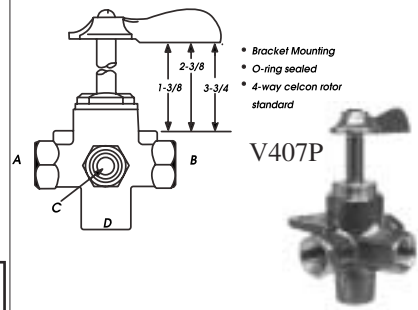

FOUR-WAY VALVES

LESS CLICK

Part #	A-B-C-D Female Pipe Thread	Length of Stem	List Price
46-257	1/4	1-3/8"	39.78

M-114-MID WITH CLICK (360°)

Part #	A-B-C-D Female Pipe Thread	Length of Stem	List Price
46-255	1/4	1-3/8"	51.31
46-256	3/8	1-3/8"	48.95

WITH 2-3/8" LONG STEM M-115-MID

Part #	A-B-C-D Female Pipe Thread	Length of Stem	List Price
46-260	1/4	2-3/8"	43.67

Direction of Flow on four way valves pointer at:

- a) A, D open
- b) C, D open
- c) B, D open
- bracket open

Openings:

Handle Pointer over A ..... Valve Open A-D
Handle Pointer over C ..... Valve Open C-D
Handle Pointer over B ..... Valve Open B-D
Handle Pointer over Bracket .. Valve "OFF"