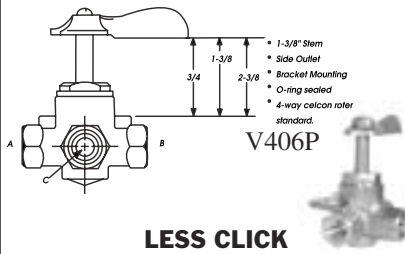

Designed for PANEL or BRACKET MOUNTING. They are generally recommended for operation in GAS-OILINE, OIL, AIR, WATER and DETERGENT systems from minus 40° to 180°F, at a maximum operating pressure of 30 p.s.i.g. The fluid port size is 9/32 (.281) diameter for 1/8 and 1/4 sizes, 5/16 (.312) diameter for the 3/8 size. (Consult factory for applications requiring a higher pressure).

## THREE-WAY VALVES (Side Outlet)

LESS CLICK

Part #	A-B-C Female Pipe Thread	Length of Stem	List Price
46-247	1/4	1-3/8"	45.84
46-248	3/8	1-3/8"	45.38

### M-108-MID WITH CLICK 360°

Part #	A-B-C Female Pipe Thread	Length of Stem	List Price
46-250	1/8	1-3/8"	42.04
46-251	1/4	1-3/8"	37.30
46-252	3/8	1-3/8"	43.82

Openings:

Handle Pointer over A ..... Valve Open A-C  
 Handle Pointer over C ..... Valve Open B-C  
 Handle Pointer over B ..... Valve "OFF"  
 Handle Pointer over Bracket .. Valve "OFF"