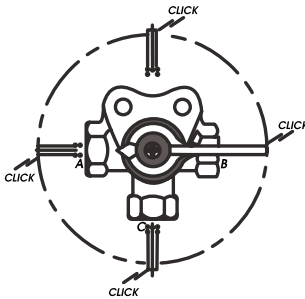

BRASS FITTINGS

SPECIALTY VALVES BRASS FITTINGS

BRASS

THREE AND FOUR-WAY SELECTOR VALVES

NON-LUBRICATED PLUG VALVES are designed to operate in systems where INSTANTANEOUS PORT SELECTION is desired. Since LUBRICANTS ARE NOT USED, relubrication is not required. There is no lubricant to freeze and lock the valve or to contaminate fine fluids. The O-RING SEALED CAP and STEM eliminate leakage to atmosphere. The mating BRASS BODY and CELCON PLUG produce a fine seal that WILL NOT SEIZE OR GALL.

Designed for PANEL or BRACKET MOUNTING. They are generally recommended for operation in GAS-OILINE, OIL, AIR, WATER and DETERGENT systems from minus 40° to 180°F, at a maximum operating pressure of 30 p.s.i.g. The fluid port size is 9/32 (.281) diameter for 1/8 and 1/4 sizes, 5/16 (.312) diameter for the 3/8 size. (Consult factory for applications requiring a higher pressure).

Type 1 (Standard)

A pronounced "click" may be felt at each position. Handle travel is not restricted.