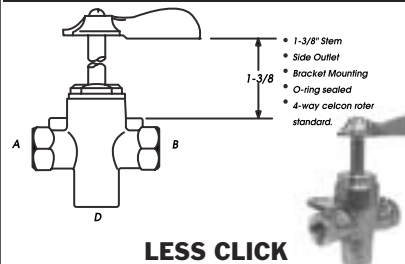

## THREE-WAY VALVES (Side Outlet)

LESS CLICK

Part #	A-B-C Female Pipe Thread	Length of Stem	List Price
46-247	1/4	1-3/8"	45.84
46-248	3/8	1-3/8"	45.38

### M-108-MID WITH CLICK 360°

Part #	A-B-C Female Pipe Thread	Length of Stem	List Price
46-250	1/8	1-3/8"	42.04
46-251	1/4	1-3/8"	37.30
46-252	3/8	1-3/8"	43.82

Openings:

Handle Pointer over A ..... Valve Open A-C  
 Handle Pointer over C ..... Valve Open B-C  
 Handle Pointer over B ..... Valve "OFF"  
 Handle Pointer over Bracket .. Valve "OFF"

## THREE-WAY VALVES (Bottom Outlet)

LESS CLICK

Part #	A-B-C Female Pipe Thread	Length of Stem	List Price
46-241	1/4	1-3/8"	42.11

### WITH CLICK 360°

Part #	A-B-C Female Pipe Thread	Length of Stem	List Price
46-243	1/8	1-3/8"	44.06
46-244	1/4	1-3/8"	44.06

Openings:

Handle Pointer over A ..... Valve Open A-C  
 Handle Pointer over C ..... Valve Open B-C  
 Handle Pointer over B ..... Valve "OFF"